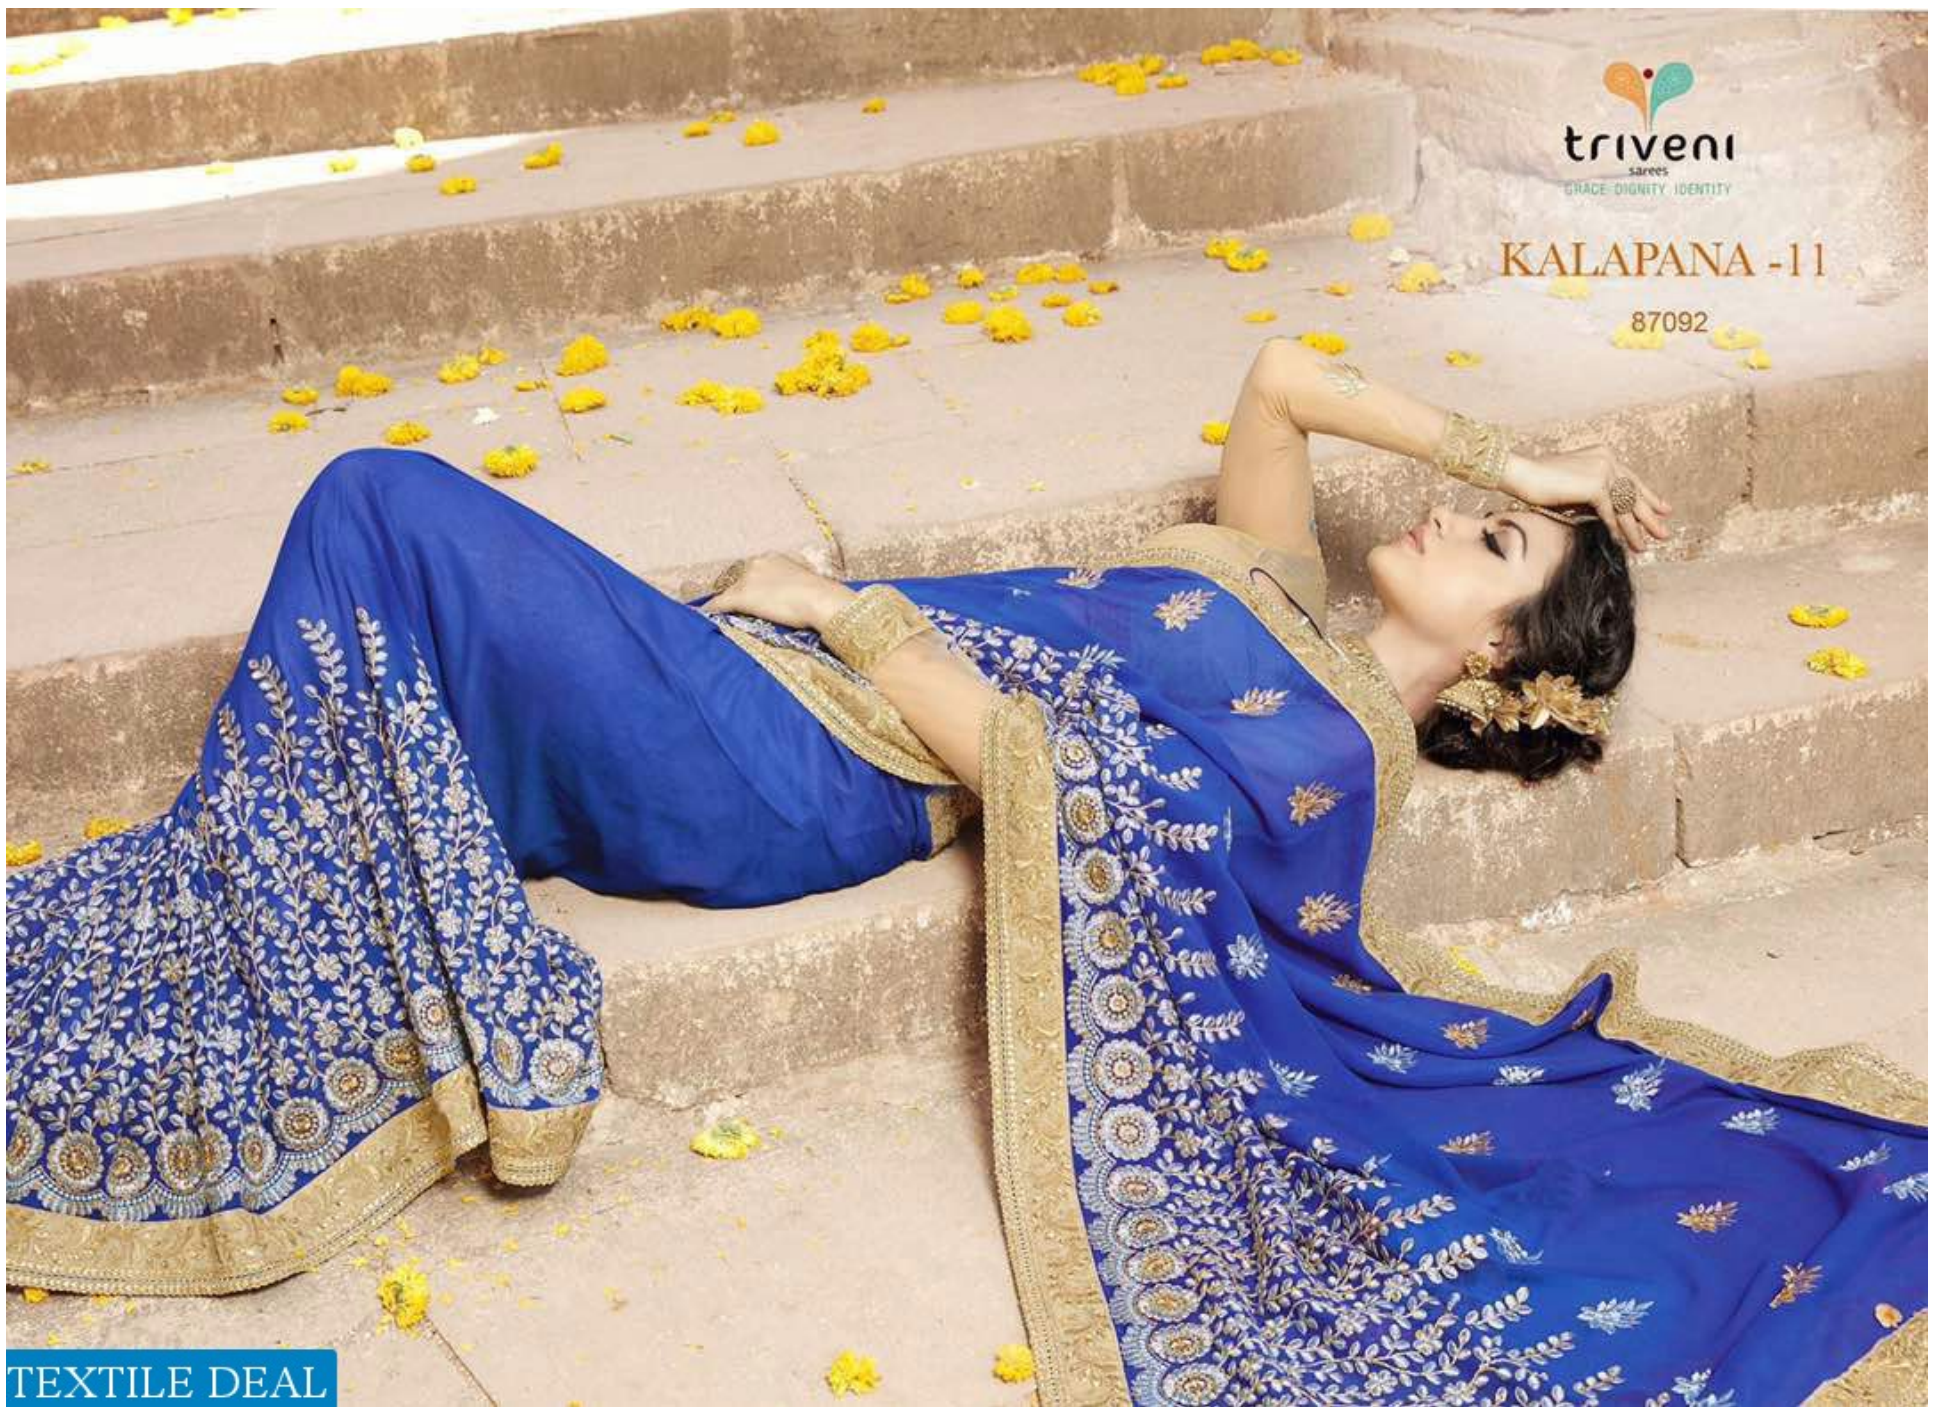

KALAPANA -11

87092

TEXTILE DEAL