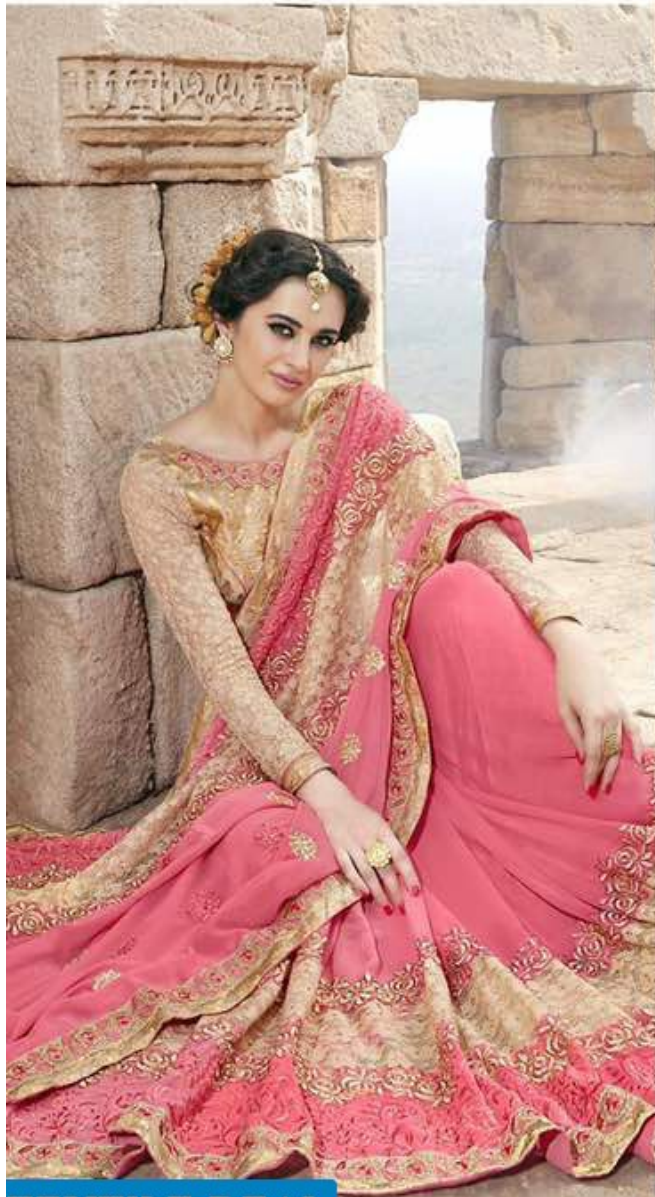

triveni
sarees
GRACE DIGNITY IDENTITY

KALAPANA -11

87089

TEXTILE DEAL

87089

when a person is in fashion all they do is right: just later to grow to make it possible beauty is not submitted to the taste of time as beauty is something that changes with time