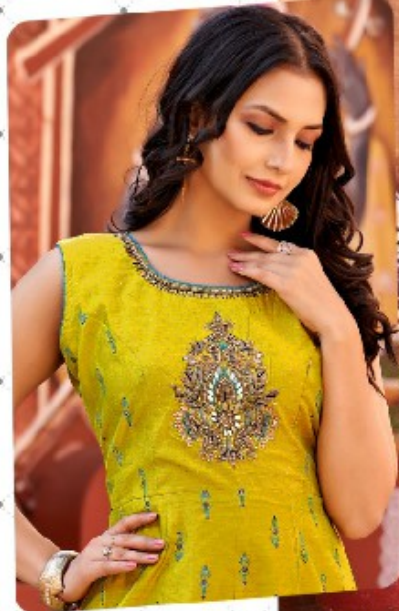

1001

aanchi
BEAUTY AT THE BEST
LITCHI
(Full sleeves inside)

A Beautiful

dress that adds sparkle to
your personality and you
look like dressed to impress..

1002

aanchi
BEAUTY AT THE BEST

LITCHI
(Full sleeves inside)

—❁—
*Add on
extraordinary
statement to your
appearance with
fabrics apparel that
is designed to exude
femininity & class.*
1005
—❁—

aanchi
BEAUTY AT THE BEST
LIGH
[Full sleeves inside]

Capture hearts

At any gathering with charismatic prints select
for your self exquisite embroidery & curated
collection