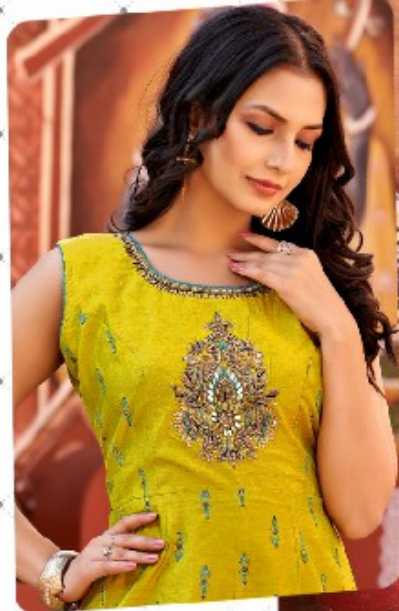

1001

aanchi
BEAUTY AT THE BEST
LITCHI
(Full sleeves inside)

A Beautiful

dress that adds sparkle to
your personality and you
look like dressed to impress..

1002

aanchi
BEAUTY AT THE BEST

LITCHI
(Full sleeves inside)

1004

aanchi
BEAUTY AT THE BEST
LITCHI
(Full sleeves inside)

—❁—
*Add on
extraordinary
statement to your
appearance with
fabrics apparel that
is designed to exude
femininity & class.*
1005
—❁—

aanchi
BEAUTY AT THE BEST
LITGH
[Full sleeves inside]