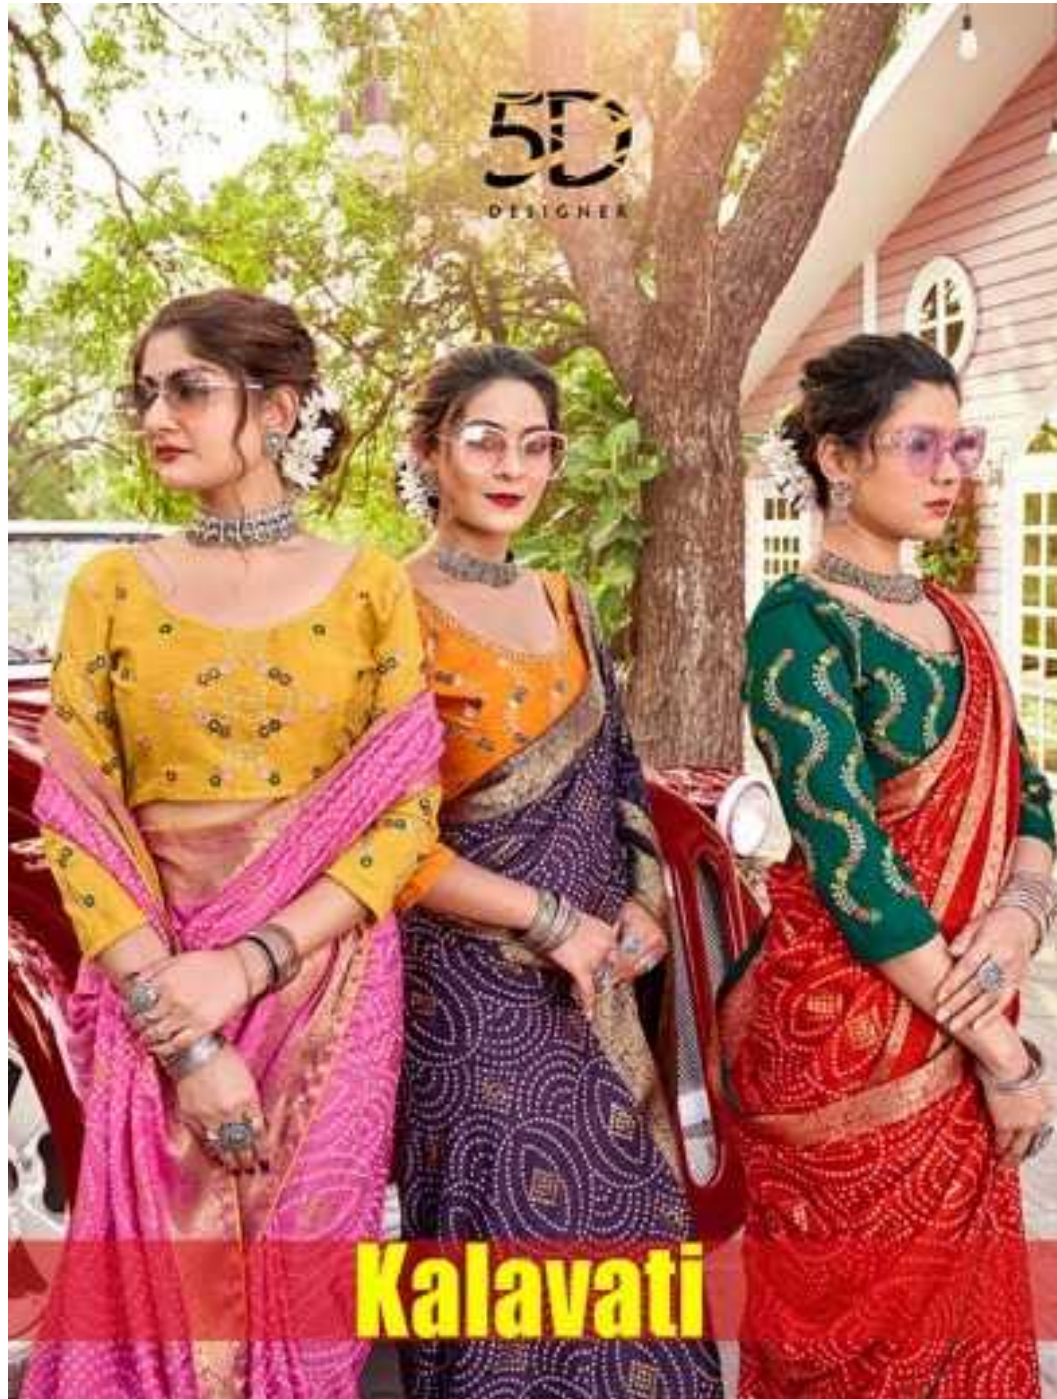

5D
DESIGNER

Kalavati