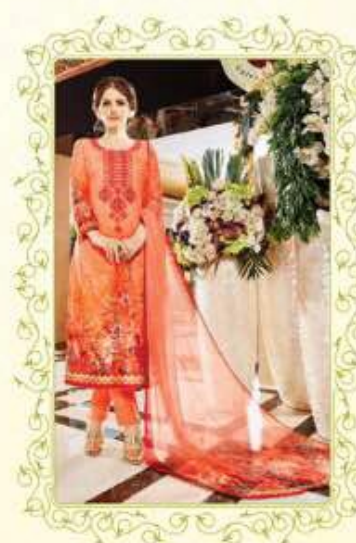

2401

2402

2403

2407

2408

2404

2405

2406

2409

2410