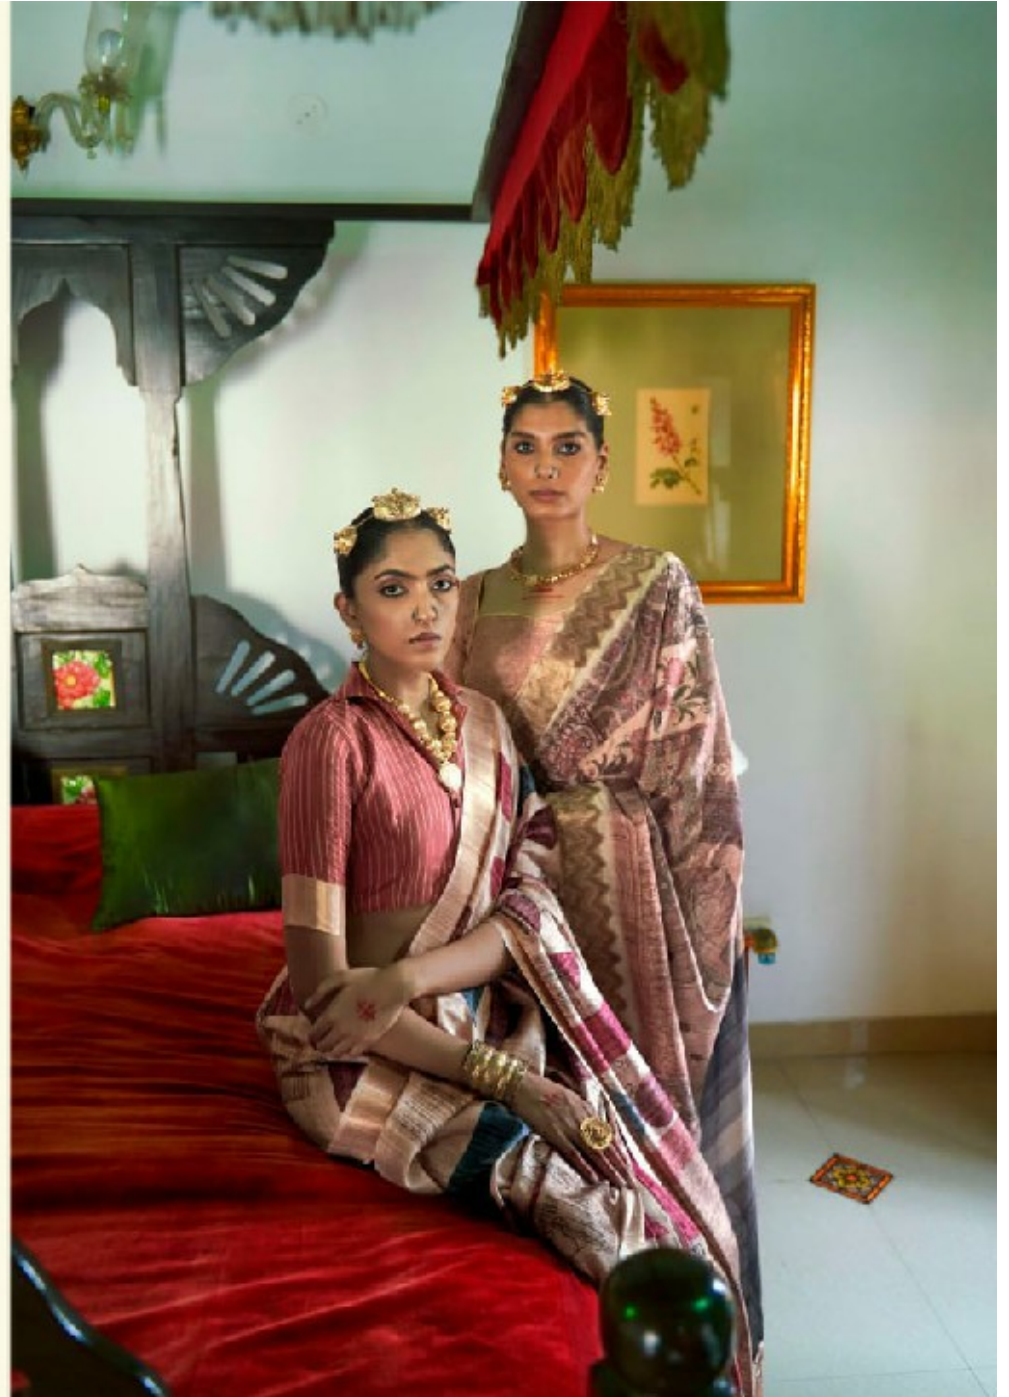

Reimagine is an attempt to take a fresh look and feel about character and spin a new story out of them. But all are re-interpretations with an intriguing approach, while retaining the visual essence of the original work.