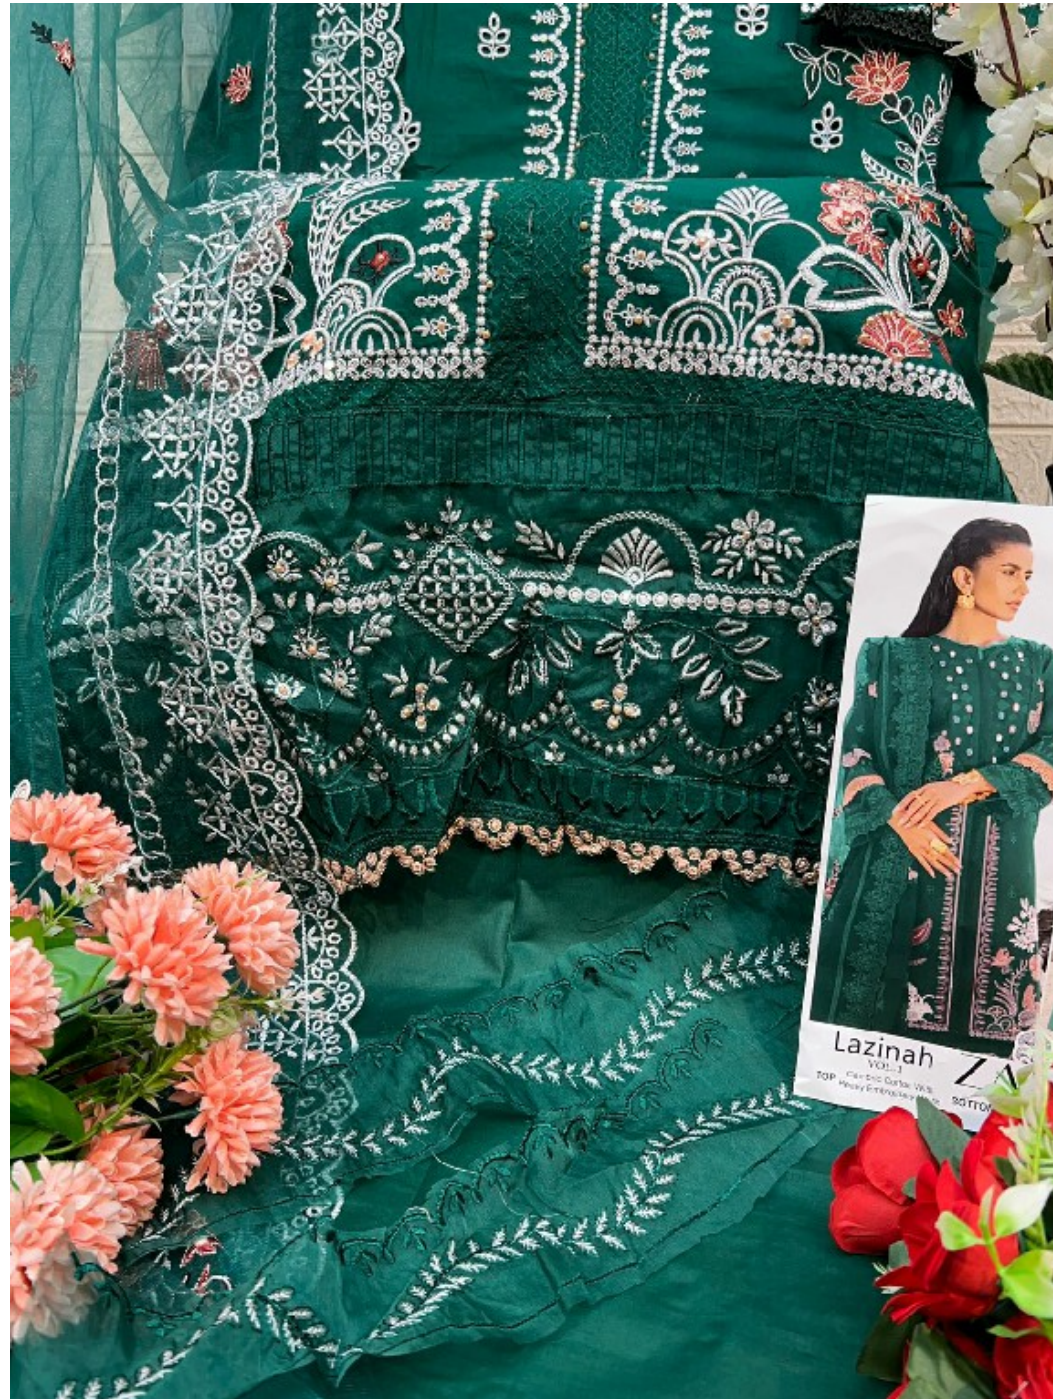

Lazinah
VOL. 1
TOP
ZAZA