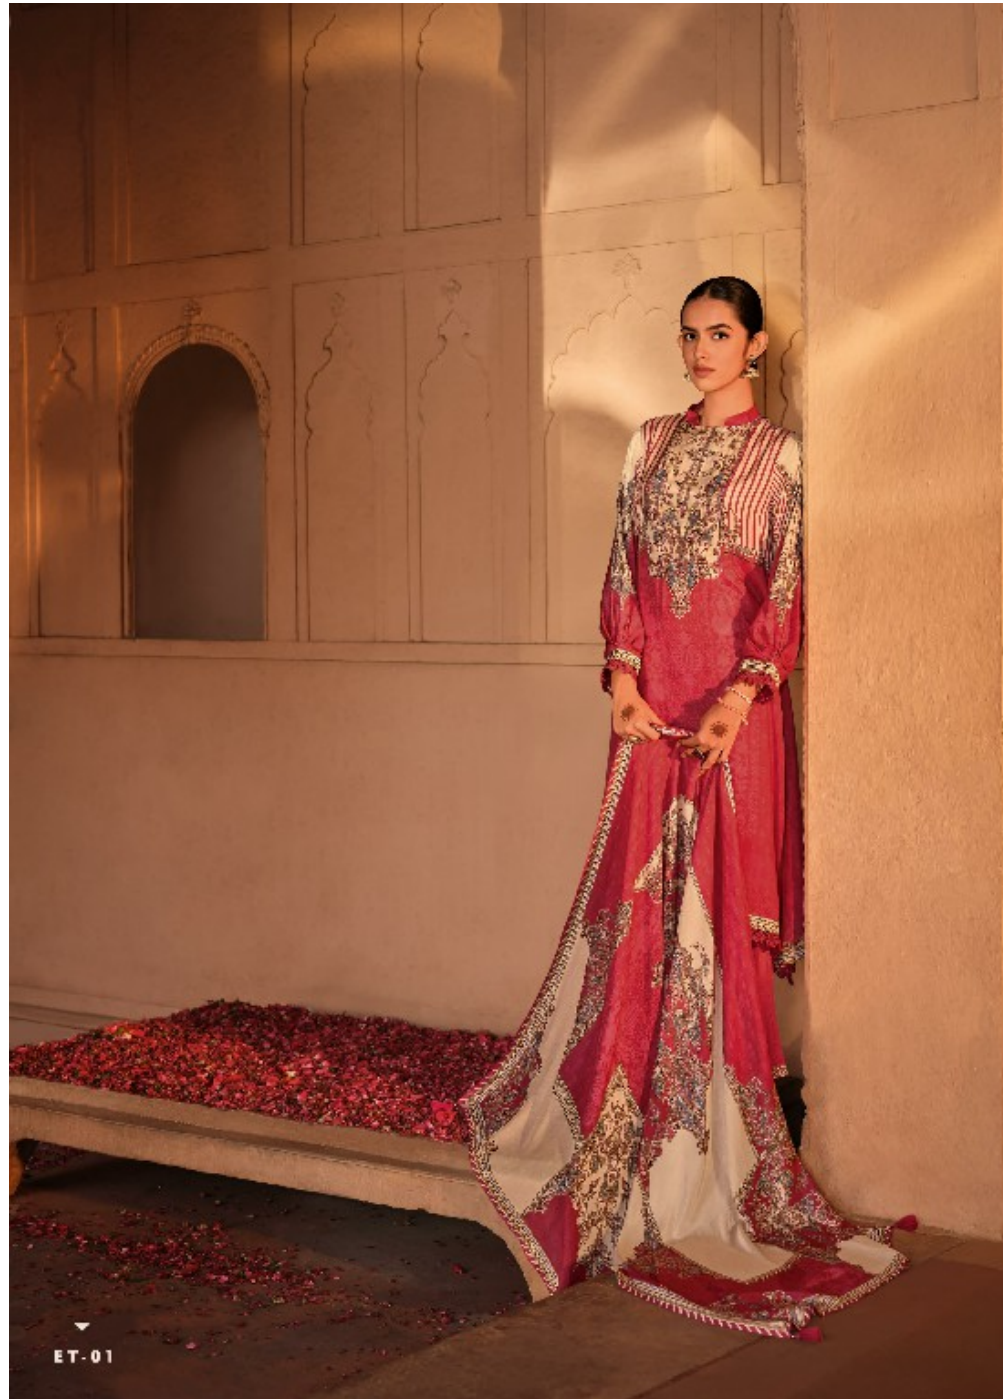

VARSHA
ETHER

ET-01

▼
ET-02

ET-04

ET-05

BE EXCEPTIONAL

Attract all compliments while you

admire the exquisite crafted pieces.

▼
ET-01

ET-03

BE GLAMOROUS

Enjoi set come high waist no glass and its wear mandarin collar

It is exact same as the dress.

VARSHA ETHER

ET-01

ET-02