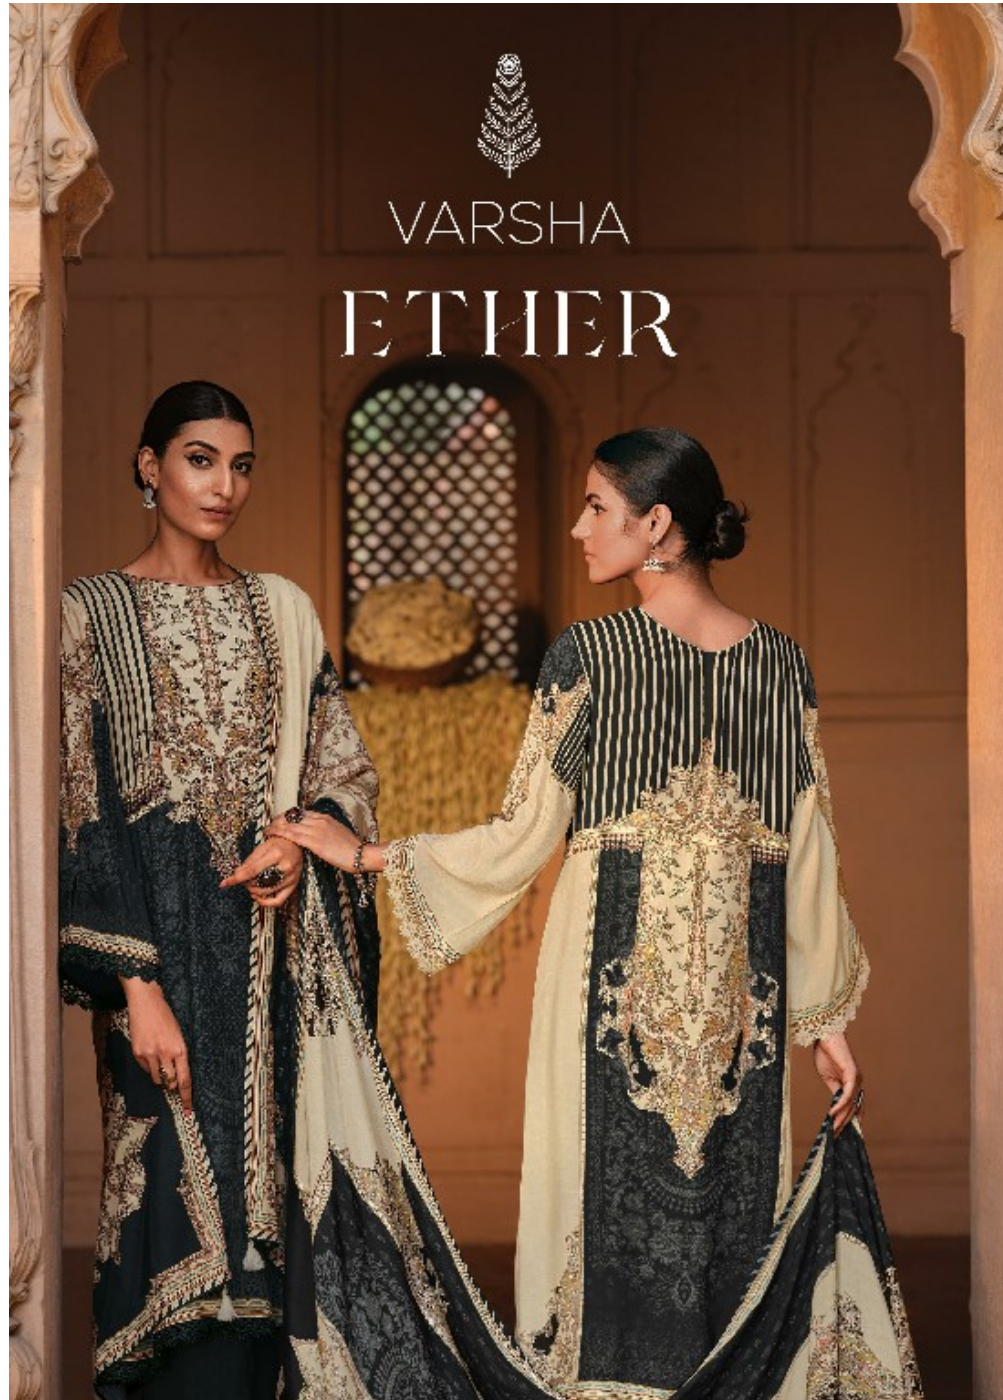

VARSHA
ETHER

ET-01

▼
ET-02

ET-04

ET-05

BE EXCEPTIONAL

Attract all compliments while you

admire the exquisite crafted pieces.

▼
ET-01

ET-03

BE GLAMOROUS

Enjoi set come high waist no glass and its wear mandarin collar

It is exact same as the dress.

VARSHA ETHER

ET-01

ET-02