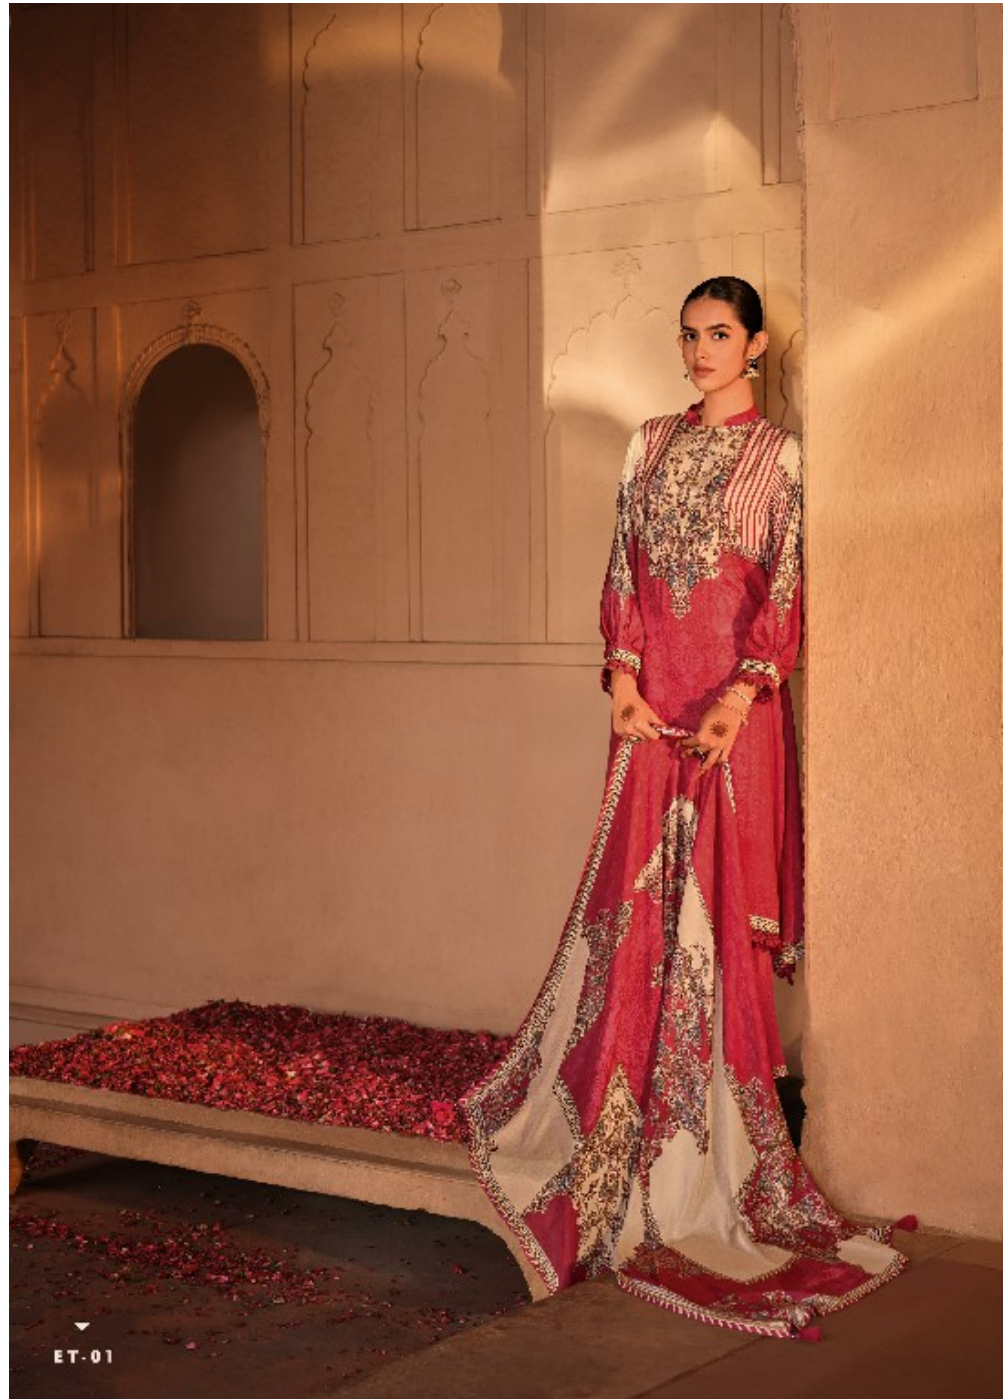

VARSHA
ETHER

ET-01

▼
ET-02

ET-04

ET-05

BE EXCEPTIONAL

Attract all compliments while you

admire the exquisite crafted pieces.

▼
ET-01

ET-03

BE GLAMOROUS

Enjoi set come high waist no glass and its wear mandarin collar

It is exact same as the dress.

VARSHA ETHER

ET-01

ET-02