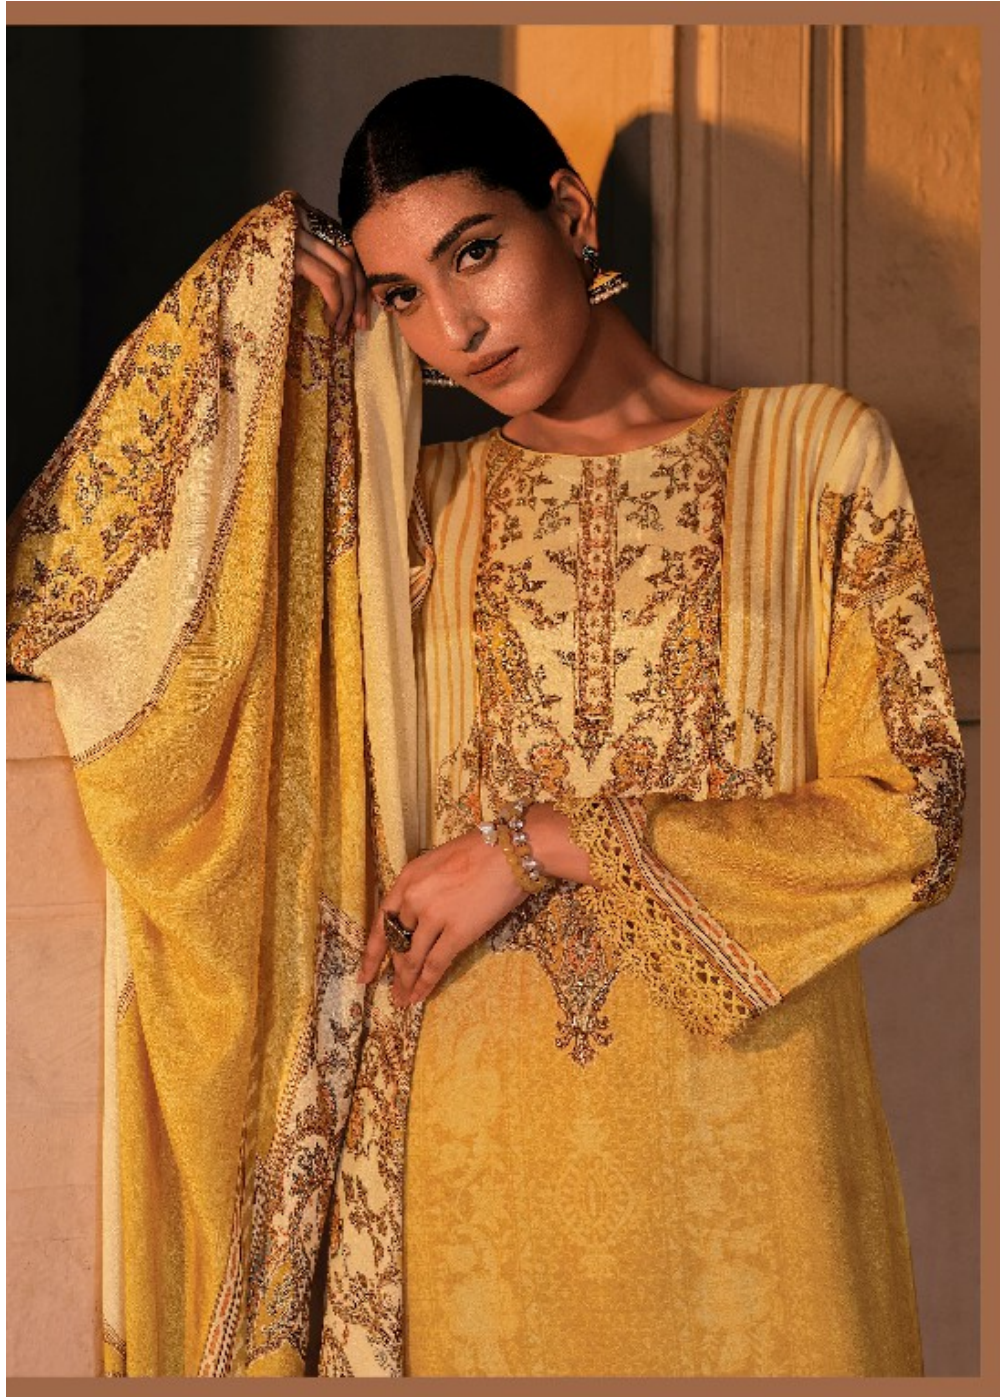

VARSHA
ETHER

ET-01

▼
ET-02

ET-04

ET-05

BE EXCEPTIONAL

Attract all compliments while you

admire the exquisite crafted pieces.

▼
ET-01

ET-03

BE GLAMOROUS

Enjoi set come high waist no glass and its wear mandarin collar

It is exact same as the dress.

VARSHA ETHER

ET-01

ET-02