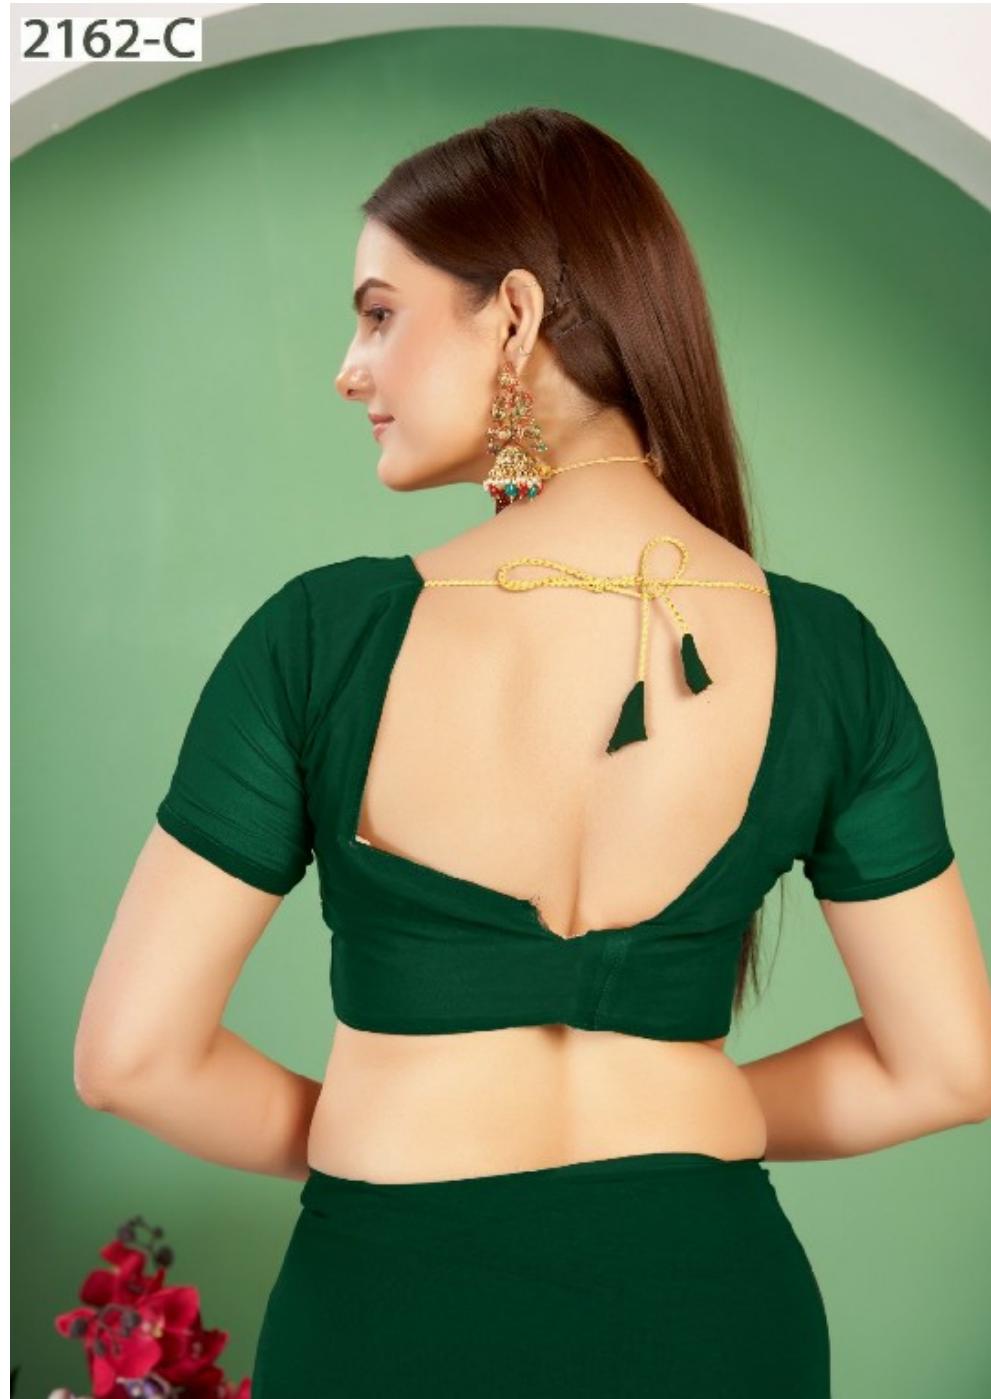

2162-A

2162-C

2162-D

2162-C

2162-D

D.no.2162-B

2162-A

2162-C

2162-B

2162-D

2162-A

2162-C

2162-B

2162-D

2162-A

2162-C

**ESERVINGLY GLORIFIED**

*with femininity*

The sum of perfect shade of  
lime green saree designed with  
a festive style adorned with short pallu.

D.no.2162-D

2162-A

2162-B

## FLORAL FANTASY

With femininity

A sunrise yellow saree with digitally printed florals and sequin details paired with contrast cream blouse.

D.no.2162-A

2162-A

2162-B

2162-C

2162-D