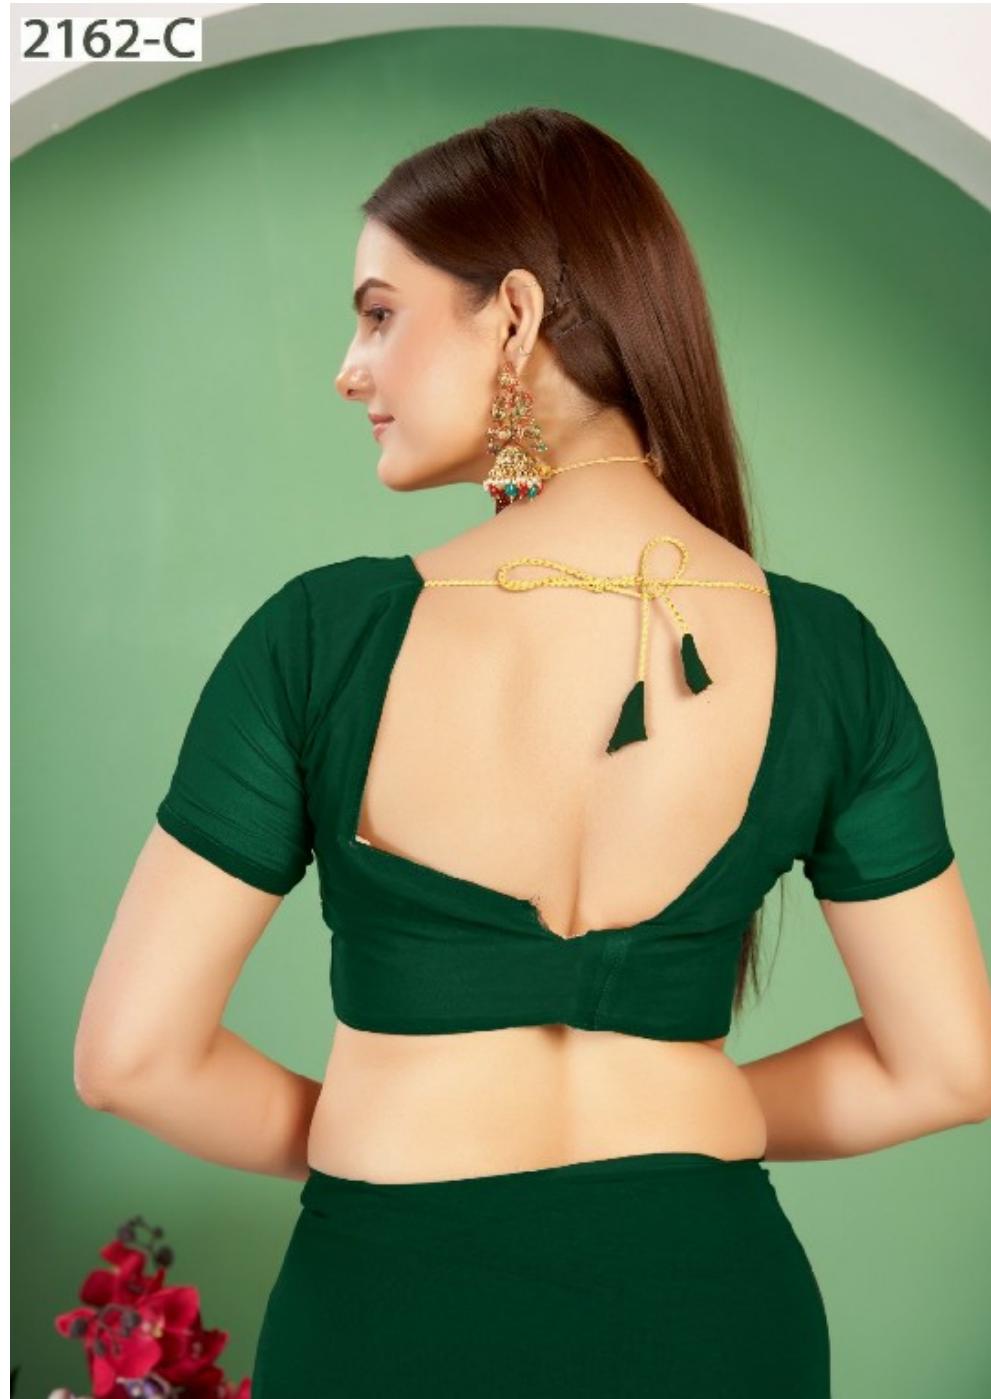

2162-A

2162-C

2162-D

2162-C

2162-D

D.no.2162-B

2162-A

2162-C

2162-B

2162-D

2162-A

2162-C

2162-B

2162-D

2162-A

2162-C

ESERVINGLY GLORIFIED

with femininity

The sum of perfect shade of
lime green saree designed with
a festive style adorned with short pallu.

D.no.2162-D

2162-A

2162-B

FLORAL FANTASY

With femininity

A sunrise yellow saree with digitally printed florals and sequin details paired with contrast black blouse.

D.no.2162-A

2162-A

2162-B

2162-C

2162-D