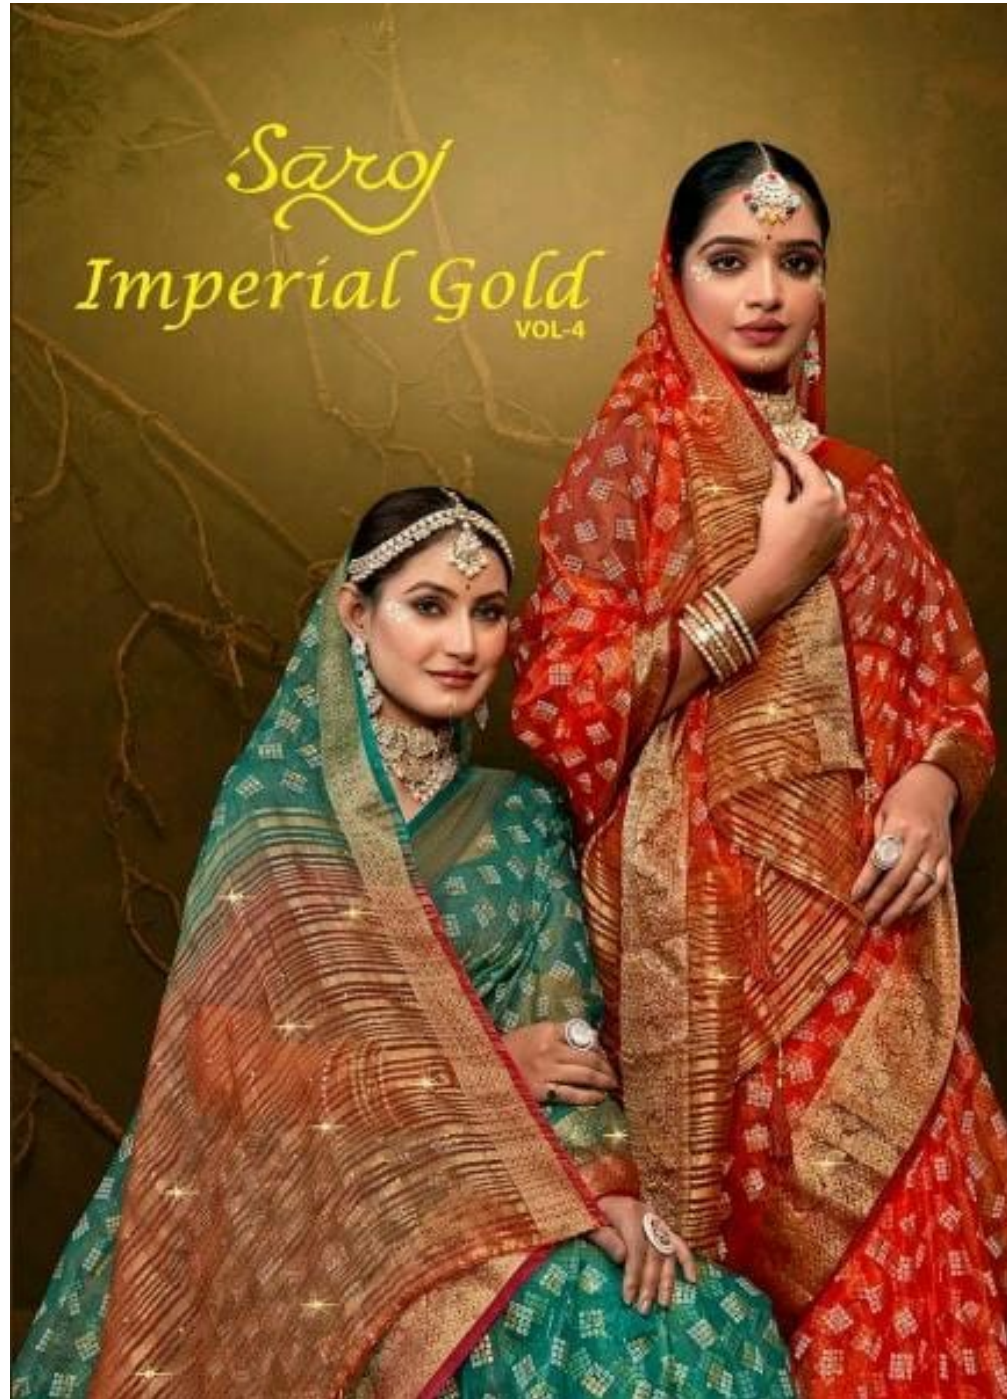

Saroj
Imperial Gold
VOL-4

1006

1005

1004

1003

1001

Saroj

1001

1002

1003

1004

1005

1006

SPIRITED
CONFIDENT
ENCOMPASSING

THE COLOR OF THE SEA AND SKY CAN NEVER GO
WRONG IN DOING JUST THAT. DRAPE THIS SPIR-
ITED SAREE THAT ENCOMPASSES THE VIVID AN-
CLOT OF EVERYTHING BETWEEN THE SEA AND
THE SKY AND CALL FOR THE ECHOES OF THE
MOUNTAINS TO LIVE BY.