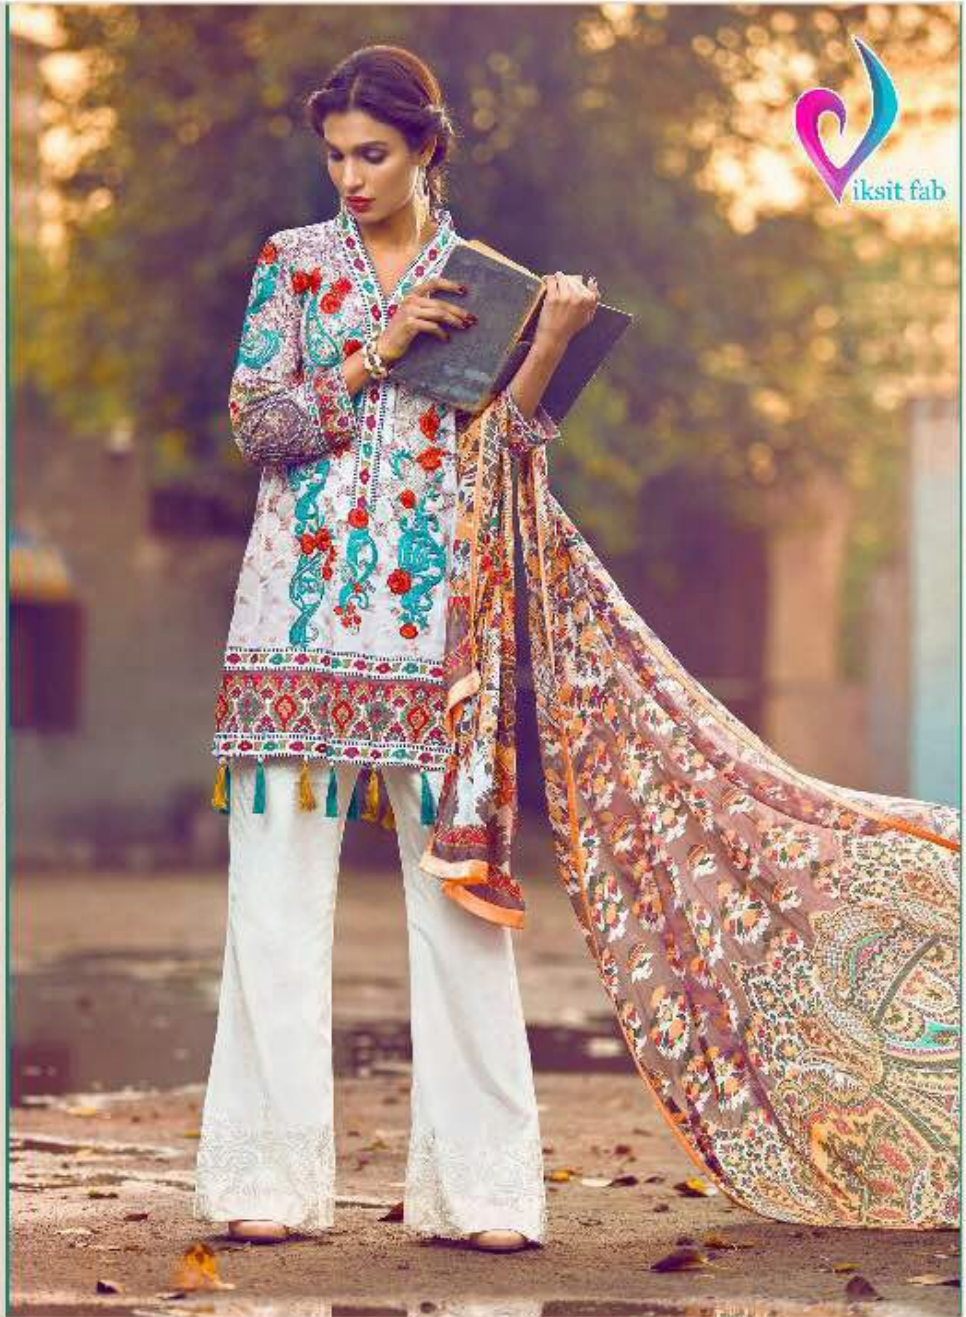

ROSE

SB-06

Speckled

TEXTILE DEAL

TEXTILE DEAL

TEXTILE DEAL

1002

She appreciates importance of first impression. She reflects a modern, creative and feminine lifestyle which expresses who she actually is.

She is a strong woman; she builds her own world yet desires ladylike elegance, perfectly prim look that reflects the bygone aesthetics

1007

TEXTILE DEAL

EXOTIC

Fantasy

TEXTILE DEAL

She embodies beauty in every aspect, elegant and feminine in an unconventional way. She is contemporary with a taste of royalty.