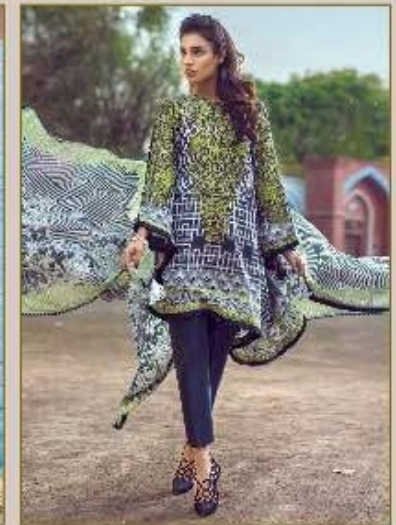

ROSE

SB-06

Speckled

TEXTILE DEAL

TEXTILE DEAL

TEXTILE DEAL

1002

She appreciates importance of first impression. She reflects a modern, creative and feminine lifestyle which expresses who she actually is.

1001

1002

1005

1006

1003

1004

1007

1008

She is a strong woman; she builds her own world yet desires ladylike elegance, perfectly prim look that reflects the bygone aesthetics

1007

TEXTILE DEAL

EXOTIC

Fantasy

TEXTILE DEAL

She embodies beauty in every aspect, elegant and feminine in an unconventional way. She is contemporary with a taste of royalty.