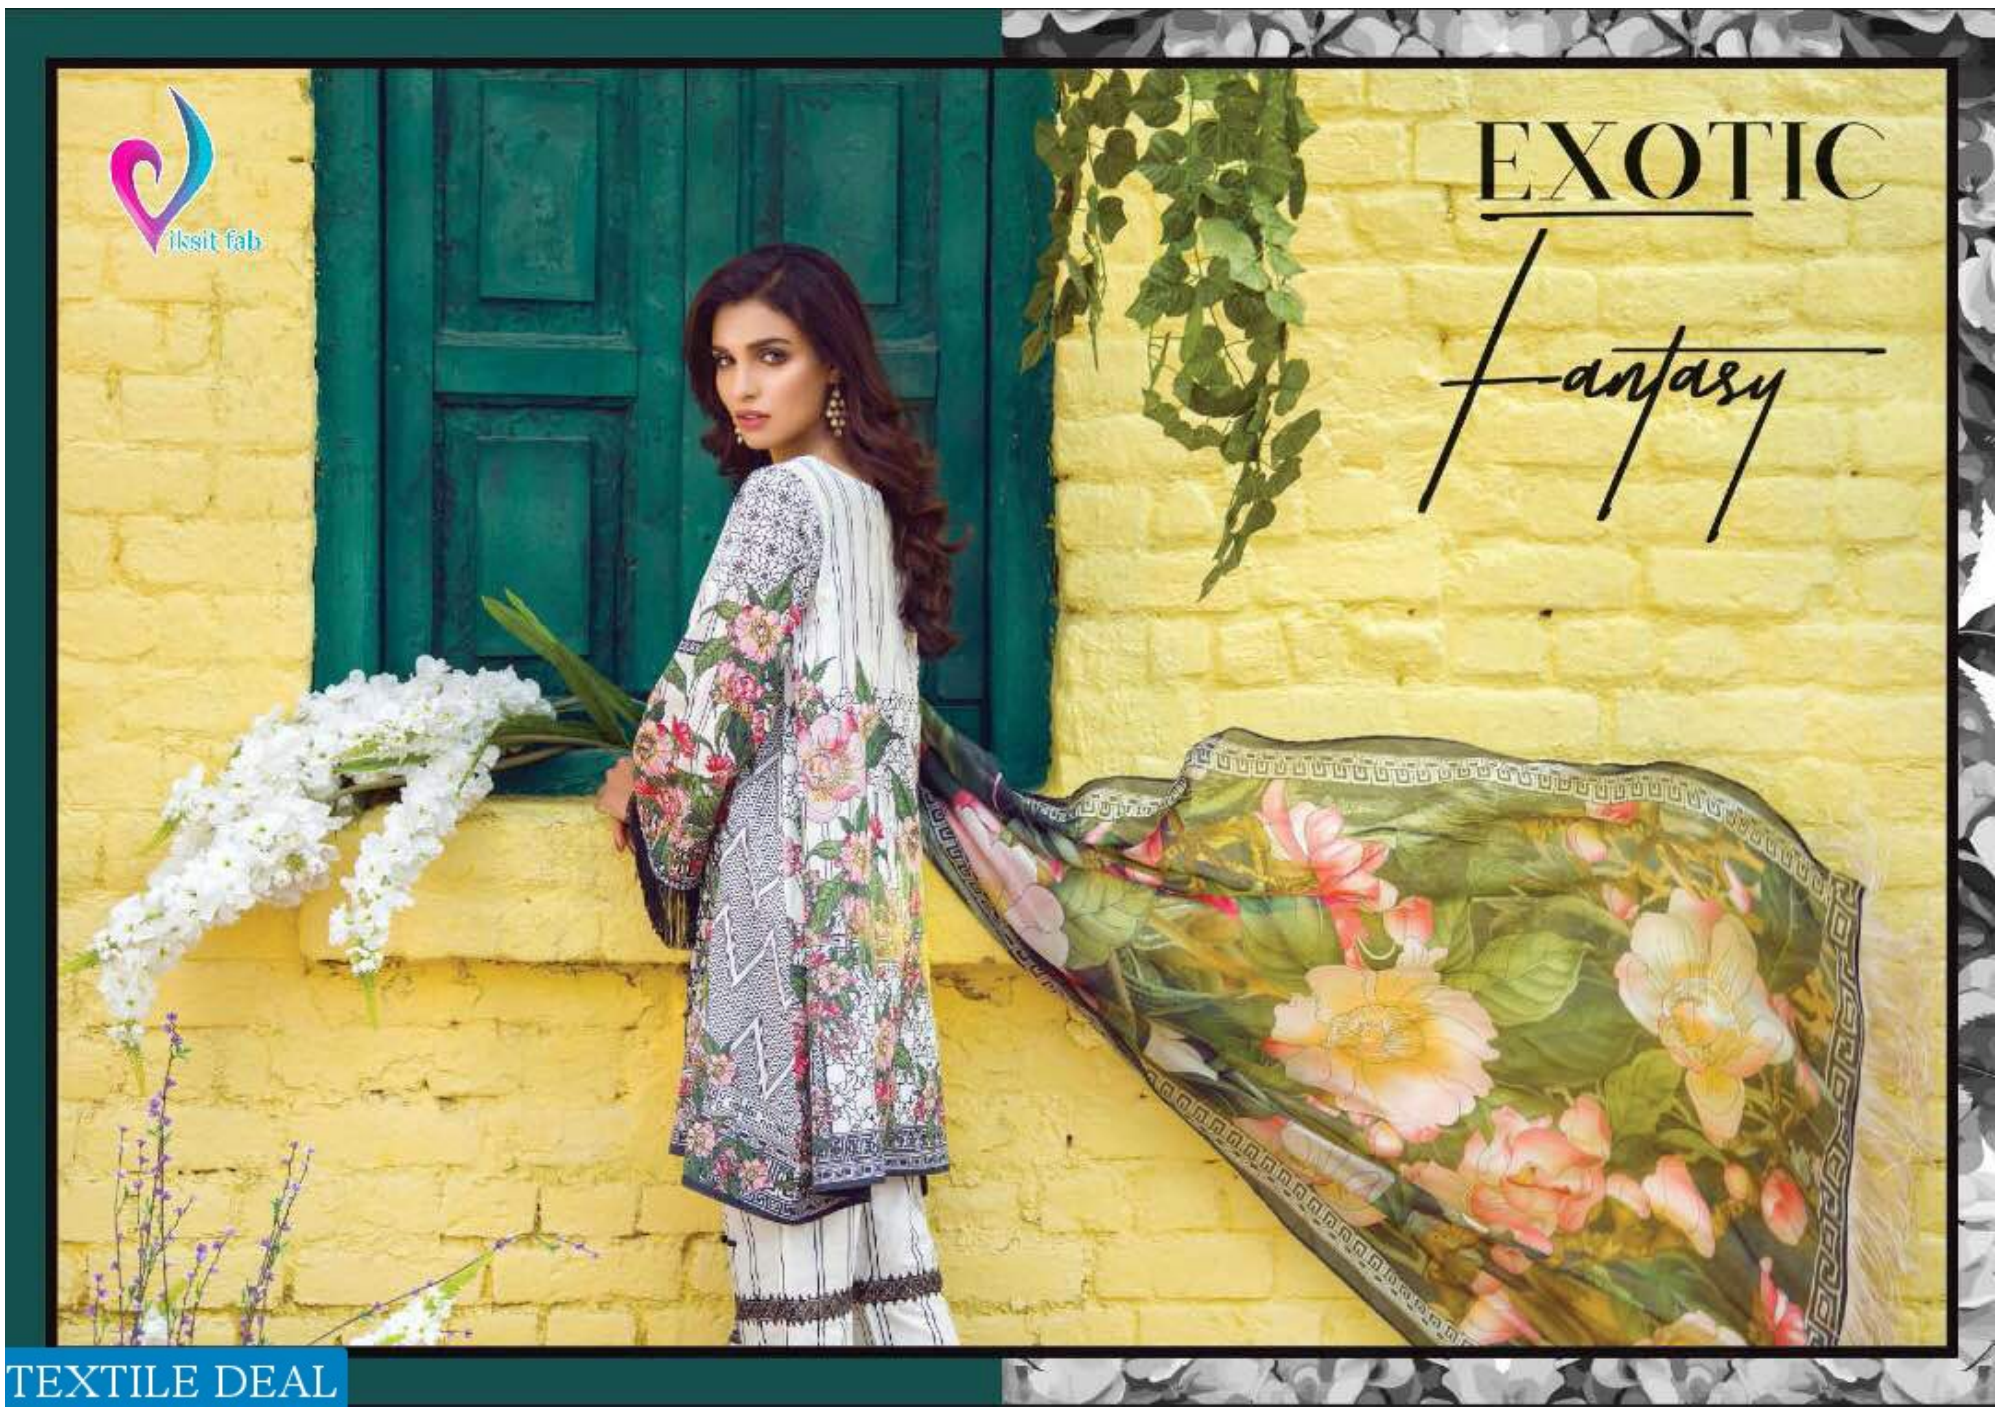

She is a strong woman; she builds her own world yet desires ladylike elegance, perfectly prim look that reflects the bygone aesthetics

1007

TEXTILE DEAL

EXOTIC

Fantasy

TEXTILE DEAL

She embodies beauty in every aspect, elegant and feminine in an unconventional way. She is contemporary with a taste of royalty.