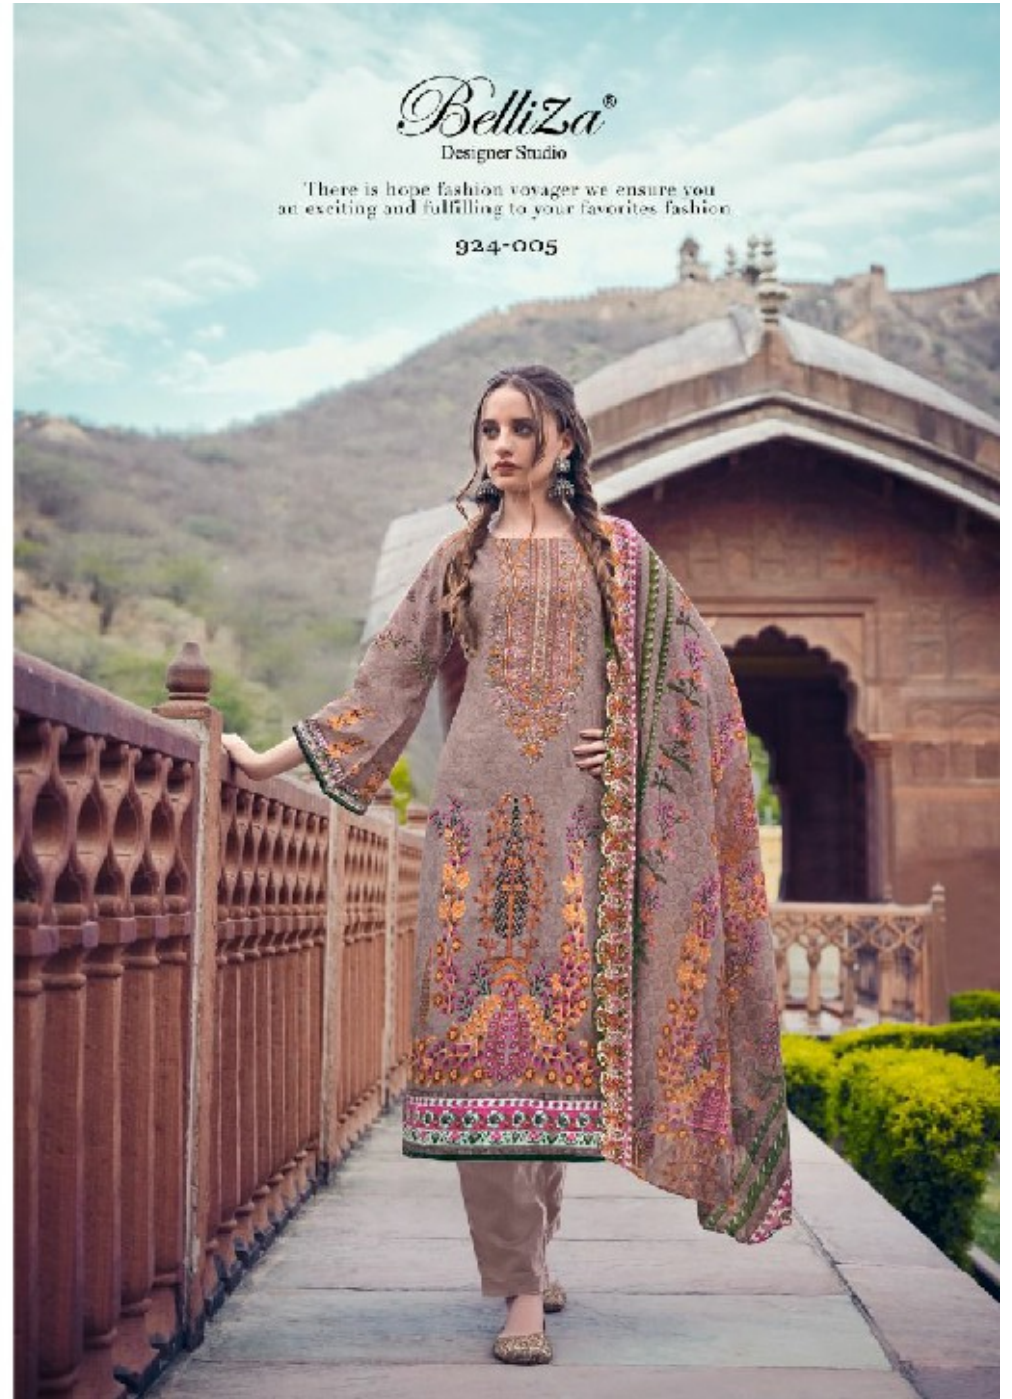

Belliza®
Designer Studio

There is hope fashion voyager we ensure you
an exciting and fulfilling to your favorites fashion.

924-005