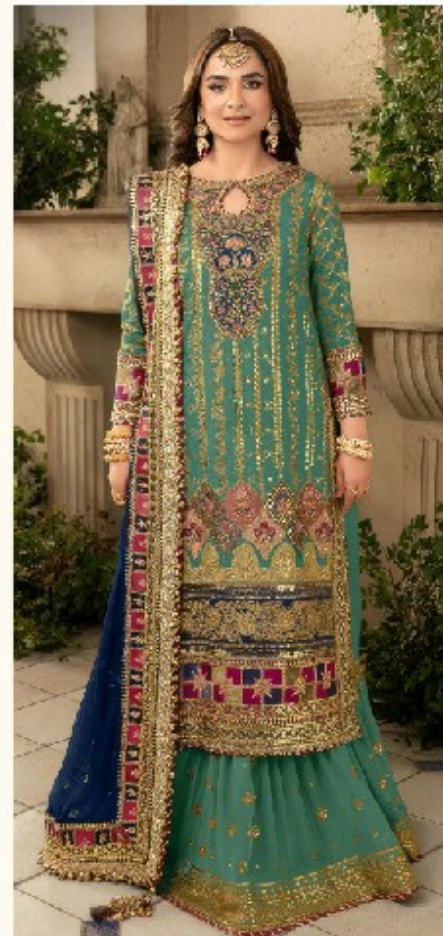

ZAHA

ZOYA

VOL-1

TOP Faux Georgette with Embroidery

BOTTOM-INNER

Dull santoon

DUPATTA

Nazmin with Embroidery

10263-C