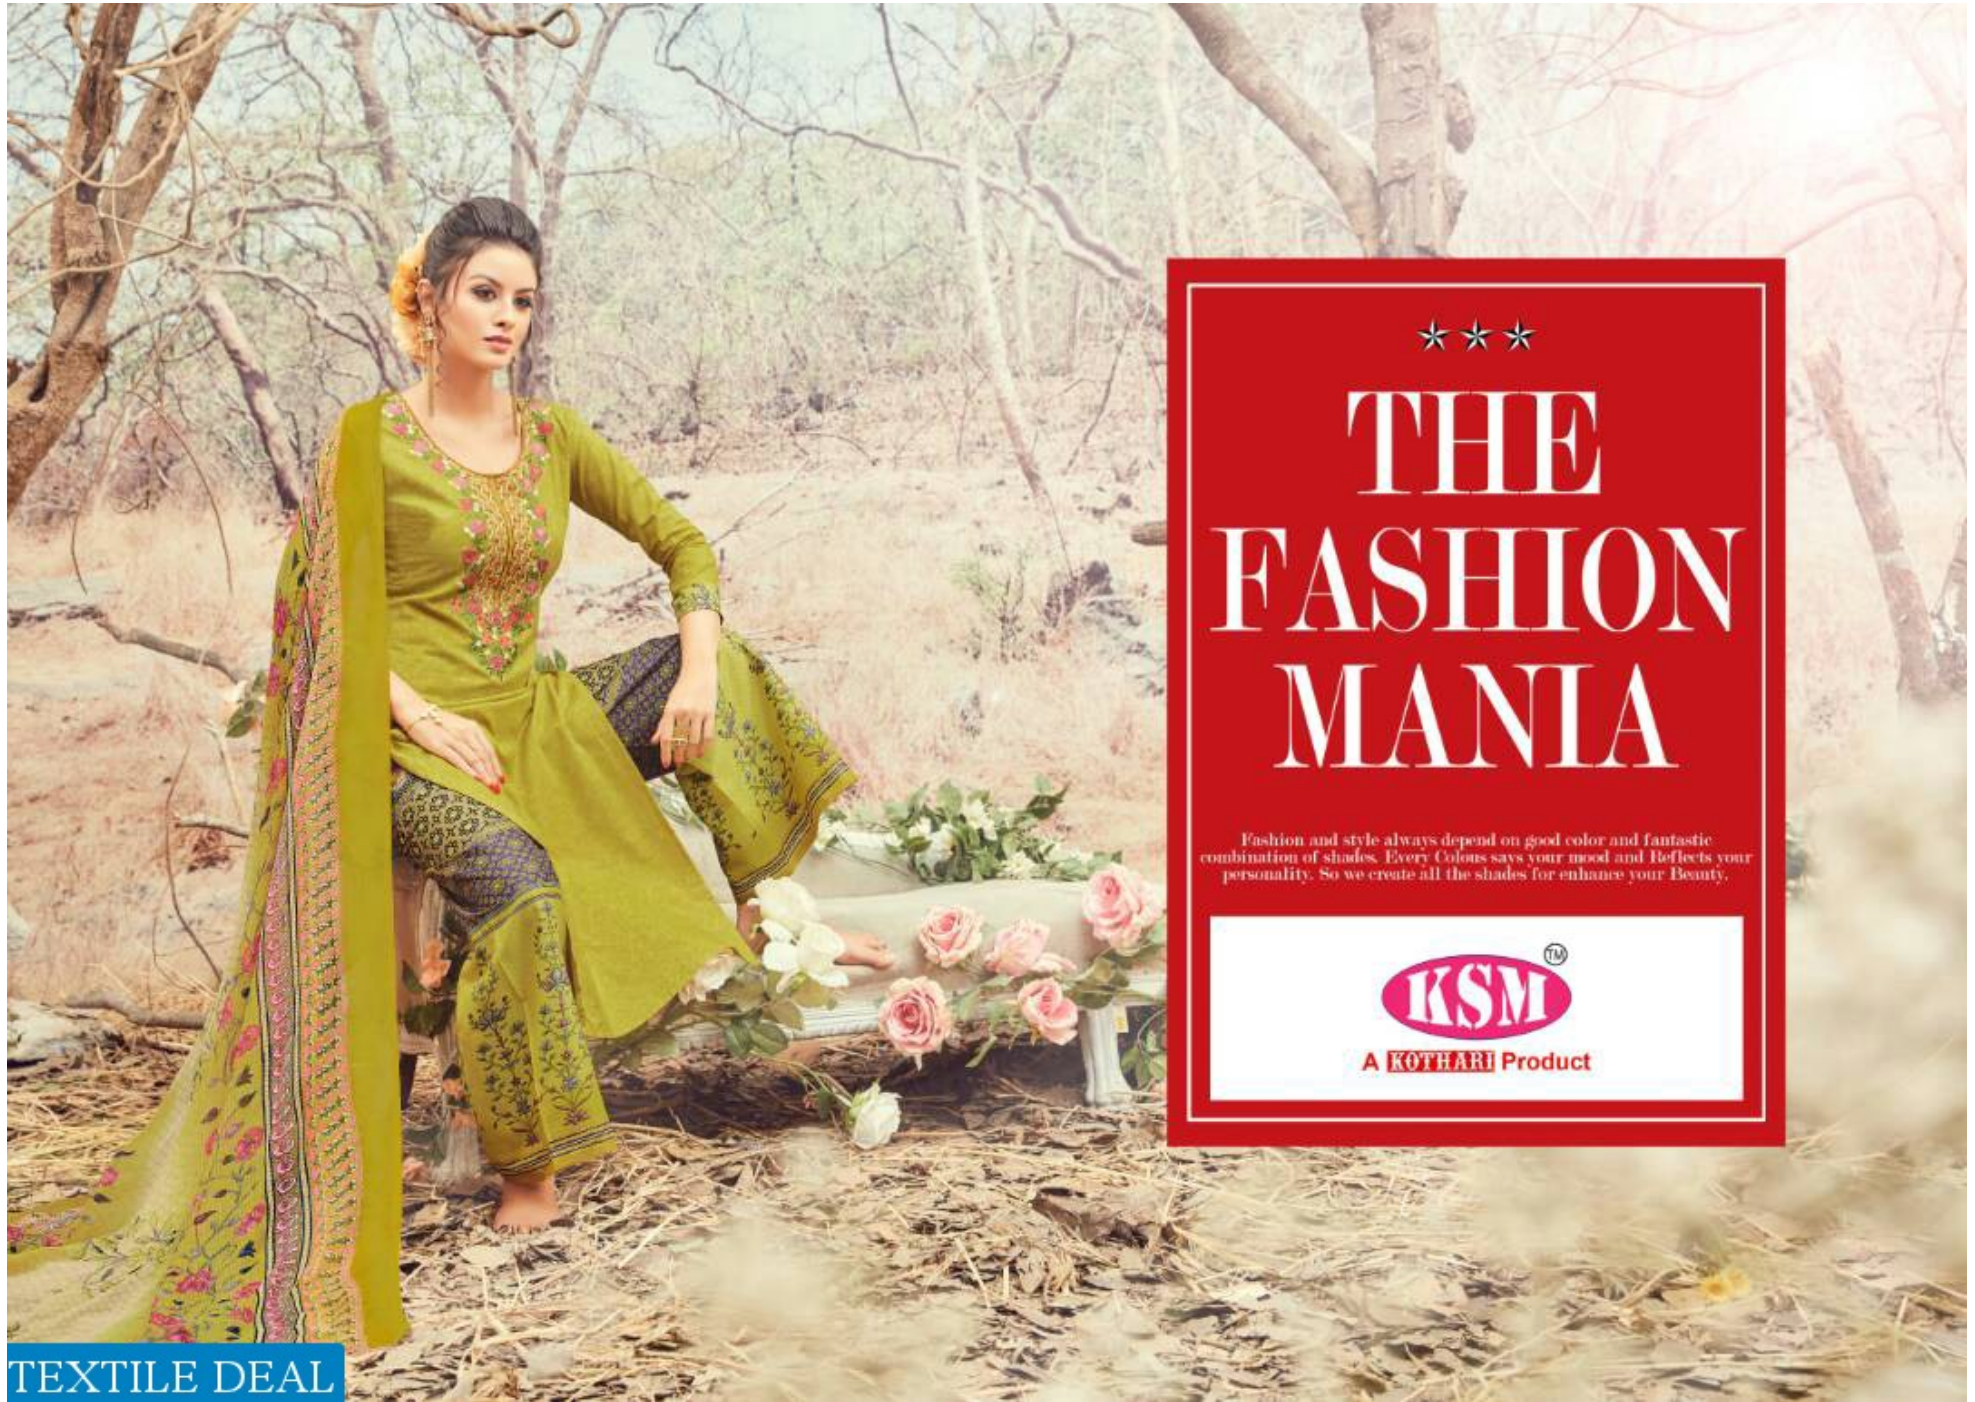

THE FASHION MANIA

Fashion and style always depend on good color and fantastic combination of shades. Every Colour says your mood and Reflects your personality. So we create all the shades for enhance your Beauty.

A KOTHARI Product

TEXTILE DEAL