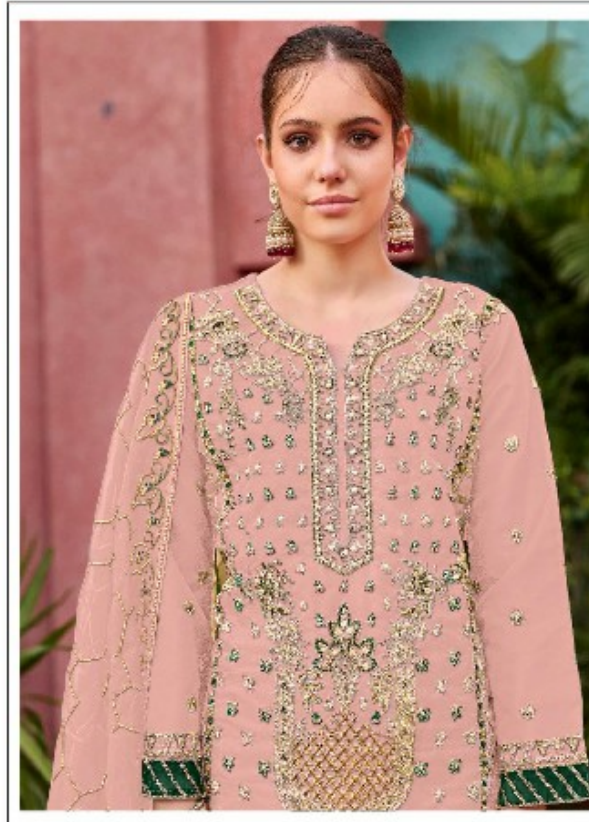

Motifz
FASHION FORWARD

CODE: R-1087 A

READY MADE
COLLECTION
SIZE:- XL

TOP- ORGANZA WITH EMROIDERY
WITH KHATLI WORK

BOTTOM- VISCOSE SILK

DUPATTA- ORGANZA WITH EMROIDERY

Motifz
FASHION FORWARD

CODE: R-1087 B

READY MADE
COLLECTION
SIZE:- XL

TOP- ORGANZA WITH EMROIDERY
WITH KHATLI WORK

BOTTOM- VISCOSE SILK

DUPATTA- ORGANZA WITH EMROIDERY

Motifz
FASHION FORWARD

CODE: R-1087 C

READY MADE
COLLECTION
SIZE:- XL

TOP- ORGANZA WITH EMROIDERY
WITH KHATLI WORK