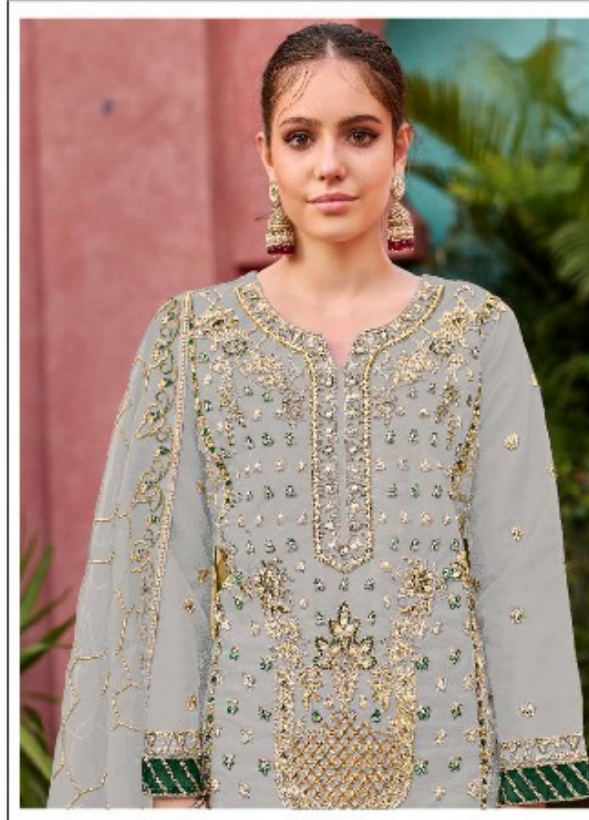

Motifz
FASHION FORWARD

CODE: R-1087 A

READY MADE
COLLECTION
SIZE:- XL

TOP- ORGANZA WITH EMROIDERY
WITH KHATLI WORK

BOTTOM- VISCOSE SILK

DUPATTA- ORGANZA WITH EMROIDERY

Motifz
FASHION FORWARD

CODE: R-1087 B

READY MADE
COLLECTION
SIZE:- XL

TOP- ORGANZA WITH EMROIDERY
WITH KHATLI WORK

BOTTOM- VISCOSE SILK

DUPATTA- ORGANZA WITH EMROIDERY

Motifz
FASHION FORWARD

CODE: R-1087 C

READY MADE
COLLECTION
SIZE:- XL

TOP- ORGANZA WITH EMROIDERY
WITH KHATLI WORK