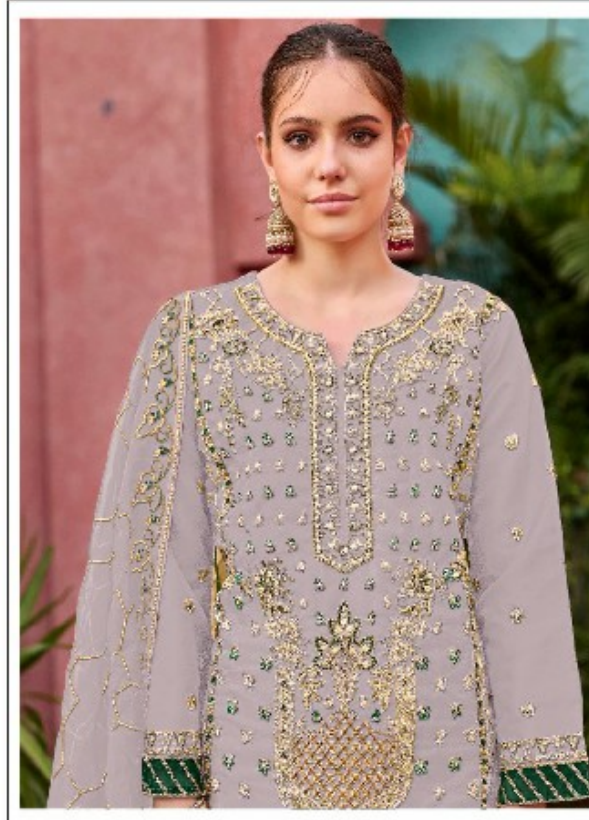

Motifz
FASHION FORWARD

CODE: R-1087 A

READY MADE
COLLECTION
SIZE:- XL

TOP- ORGANZA WITH EMROIDERY
WITH KHATLI WORK

BOTTOM- VISCOSE SILK

DUPATTA- ORGANZA WITH EMROIDERY

Motifz
FASHION FORWARD

CODE: R-1087 B

READY MADE
COLLECTION
SIZE:- XL

TOP- ORGANZA WITH EMROIDERY
WITH KHATLI WORK

BOTTOM- VISCOSE SILK

DUPATTA- ORGANZA WITH EMROIDERY

Motifz
FASHION FORWARD

CODE: R-1087 C

READY MADE
COLLECTION
SIZE:- XL

TOP- ORGANZA WITH EMROIDERY
WITH KHATLI WORK

BOTTOM- VISCOSE SILK

DUPATTA- ORGANZA WITH EMROIDERY

Motifz
FASHION FORWARD

CODE: R-1087 D

READY MADE
COLLECTION
SIZE:- XL

TOP- ORGANZA WITH EMROIDERY
WITH KHATLI WORK

BOTTOM- VISCOSE SILK

DUPATTA- ORGANZA WITH EMROIDERY