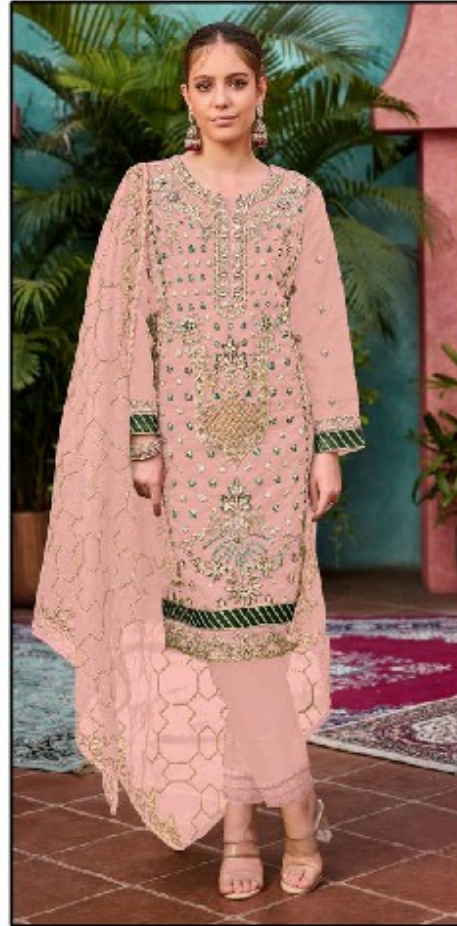

CODE: R-1087 B