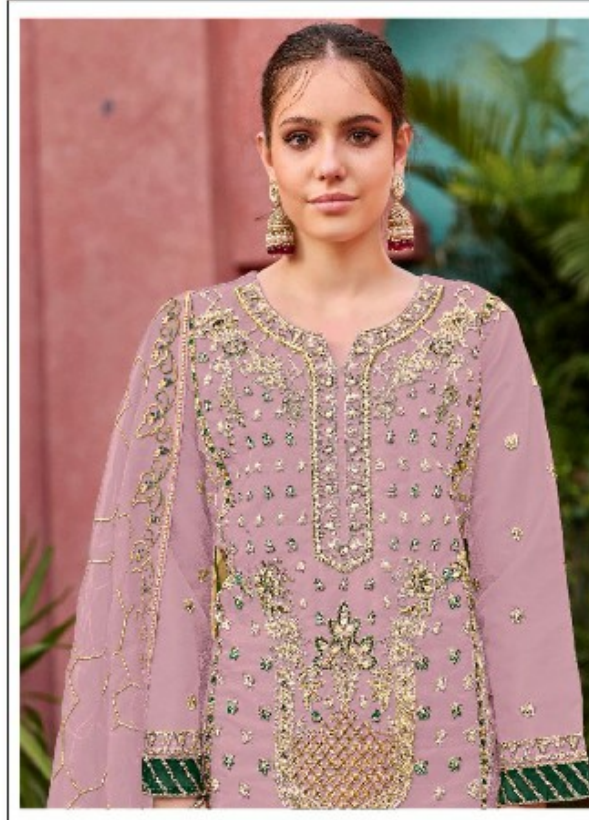

**READY MADE**  
COLLECTION  
SIZE:- XL

**TOP-** ORGANZA WITH EMROIDERY  
WITH KHATLI WORK

**BOTTOM-** VISCOSE SILK

**DUPATTA-** ORGANZA WITH EMROIDERY

**Motifz**  
FASHION FORWARD

CODE: R-1087 D

**READY MADE**  
COLLECTION  
SIZE:- XL

**TOP-** ORGANZA WITH EMROIDERY  
WITH KHATLI WORK

**BOTTOM-** VISCOSE SILK

**DUPATTA-** ORGANZA WITH EMROIDERY

**READY MADE**  
COLLECTION  
SIZE:- XL-XXL

**TOP-** ORGANZA WITH EMROIDERY  
WITH KHATLI WORK