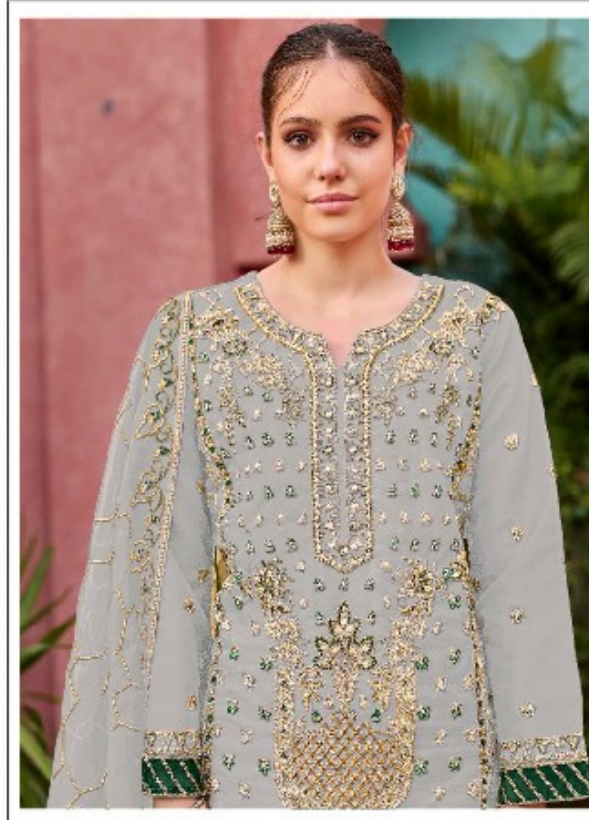

**Motifz**  
FASHION FORWARD

CODE: R-1087 A

**READY MADE**  
COLLECTION  
SIZE:- XL

**TOP-** ORGANZA WITH EMROIDERY  
WITH KHATLI WORK

**BOTTOM-** VISCOSE SILK

**DUPATTA-** ORGANZA WITH EMROIDERY

**Motifz**  
FASHION FORWARD

CODE: R-1087 B

**READY MADE**  
COLLECTION  
SIZE:- XL

**TOP-** ORGANZA WITH EMROIDERY  
WITH KHATLI WORK

**BOTTOM-** VISCOSE SILK

**DUPATTA-** ORGANZA WITH EMROIDERY

**Motifz**  
FASHION FORWARD

CODE: R-1087 C

**READY MADE**  
COLLECTION  
SIZE:- XL

**TOP-** ORGANZA WITH EMROIDERY  
WITH KHATLI WORK

**BOTTOM-** VISCOSE SILK

**DUPATTA-** ORGANZA WITH EMROIDERY

**Motifz**  
FASHION FORWARD

CODE: R-1087 D

**READY MADE**  
COLLECTION  
SIZE:- XL

**TOP-** ORGANZA WITH EMROIDERY  
WITH KHATLI WORK

**BOTTOM-** VISCOSE SILK

**DUPATTA-** ORGANZA WITH EMROIDERY

**READY MADE**  
COLLECTION  
SIZE:- XL-XXL

**TOP-** ORGANZA WITH EMROIDERY  
WITH KHATLI WORK