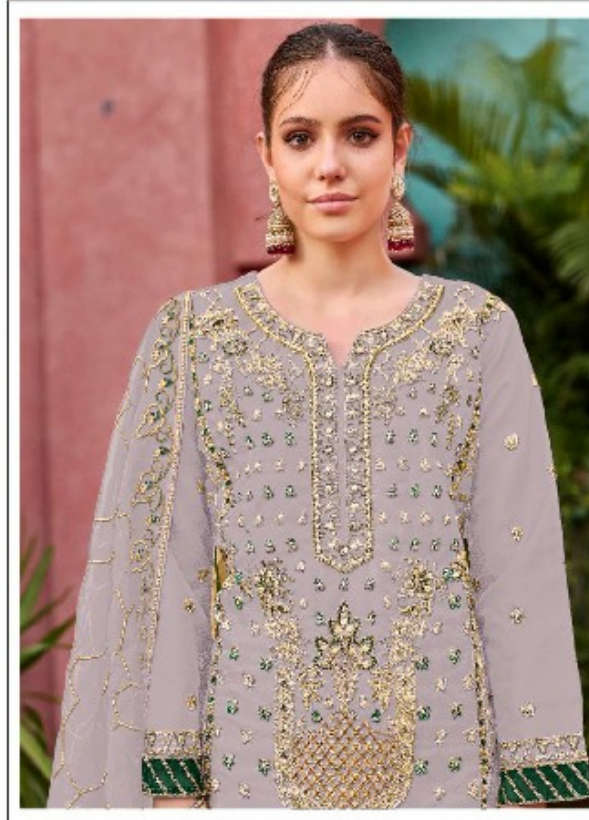

**Motifz**  
FASHION FORWARD

CODE: R-1087 A

**READY MADE**  
COLLECTION  
SIZE:- XL

**TOP-** ORGANZA WITH EMROIDERY  
WITH KHATLI WORK

**BOTTOM-** VISCOSE SILK

**DUPATTA-** ORGANZA WITH EMROIDERY

**Motifz**  
FASHION FORWARD

CODE: R-1087 B

**READY MADE**  
COLLECTION  
SIZE:- XL

**TOP-** ORGANZA WITH EMROIDERY  
WITH KHATLI WORK

**BOTTOM-** VISCOSE SILK

**DUPATTA-** ORGANZA WITH EMROIDERY

**Motifz**  
FASHION FORWARD

CODE: R-1087 C

**READY MADE**  
COLLECTION  
SIZE:- XL

**TOP-** ORGANZA WITH EMROIDERY  
WITH KHATLI WORK

**BOTTOM-** VISCOSE SILK

**DUPATTA-** ORGANZA WITH EMROIDERY

**Motifz**  
FASHION FORWARD

CODE: R-1087 D

**READY MADE**  
COLLECTION  
SIZE:- XL

**TOP-** ORGANZA WITH EMROIDERY  
WITH KHATLI WORK

**BOTTOM-** VISCOSE SILK

**DUPATTA-** ORGANZA WITH EMROIDERY

**READY MADE**  
COLLECTION  
SIZE:- XL-XXL

**TOP-** ORGANZA WITH EMROIDERY  
WITH KHATLI WORK