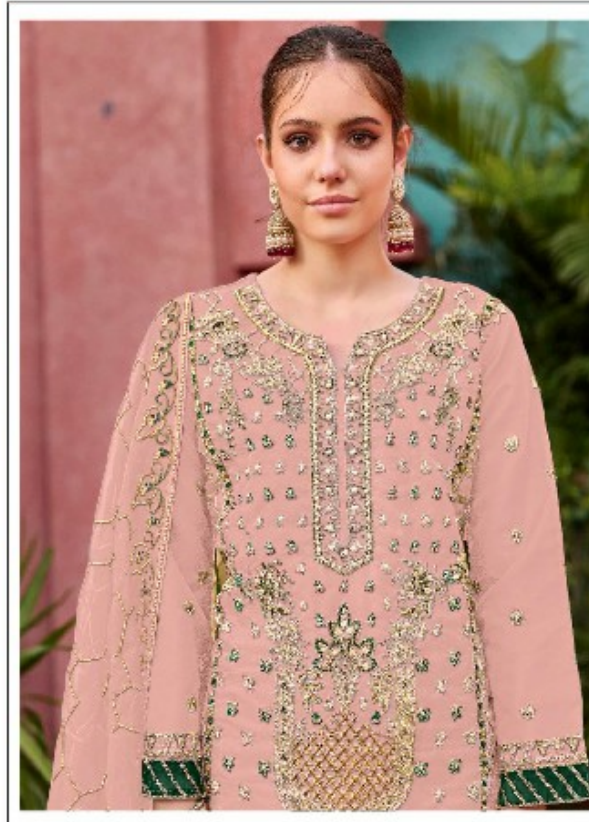

**Motifz**  
FASHION FORWARD

CODE: R-1087 A

**READY MADE**  
COLLECTION  
SIZE:- XL

**TOP-** ORGANZA WITH EMROIDERY  
WITH KHATLI WORK

**BOTTOM-** VISCOSE SILK

**DUPATTA-** ORGANZA WITH EMROIDERY

**Motifz**  
FASHION FORWARD

CODE: R-1087 B

**READY MADE**  
COLLECTION  
SIZE:- XL

**TOP-** ORGANZA WITH EMROIDERY  
WITH KHATLI WORK

**BOTTOM-** VISCOSE SILK

**DUPATTA-** ORGANZA WITH EMROIDERY

**Motifz**  
FASHION FORWARD

CODE: R-1087 C

**READY MADE**  
COLLECTION  
SIZE:- XL

**TOP-** ORGANZA WITH EMROIDERY  
WITH KHATLI WORK

**BOTTOM-** VISCOSE SILK

**DUPATTA-** ORGANZA WITH EMROIDERY

**Motifz**  
FASHION FORWARD

CODE: R-1087 D

**READY MADE**  
COLLECTION  
SIZE:- XL

**TOP-** ORGANZA WITH EMROIDERY  
WITH KHATLI WORK

**BOTTOM-** VISCOSE SILK

**DUPATTA-** ORGANZA WITH EMROIDERY

**READY MADE**  
COLLECTION  
SIZE:- XL-XXL

**TOP-** ORGANZA WITH EMROIDERY  
WITH KHATLI WORK