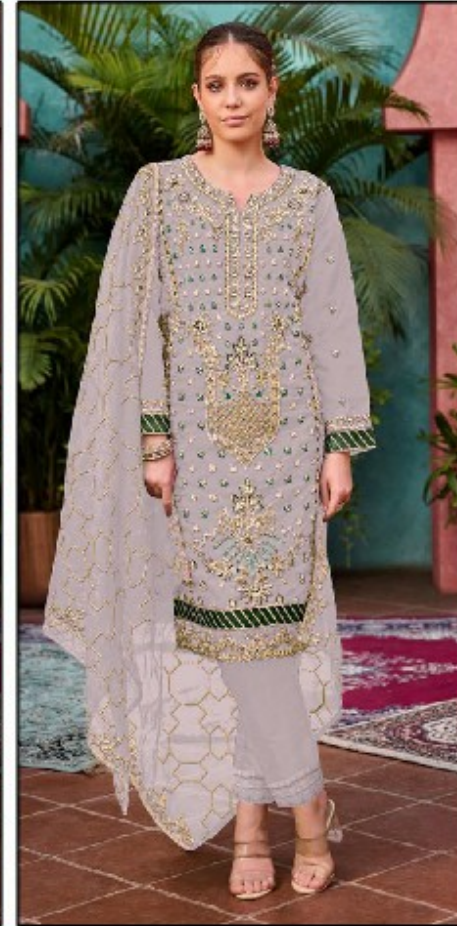

CODE: R-1087 C