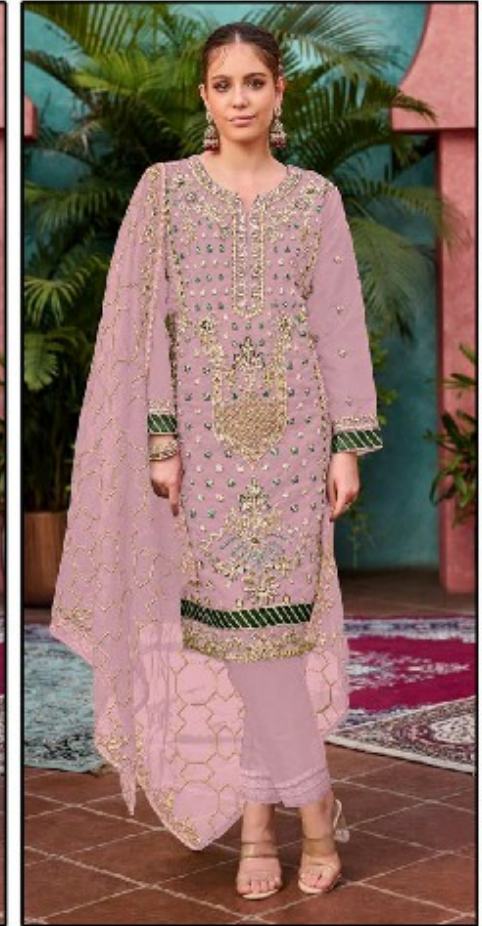

CODE: R-1087 D