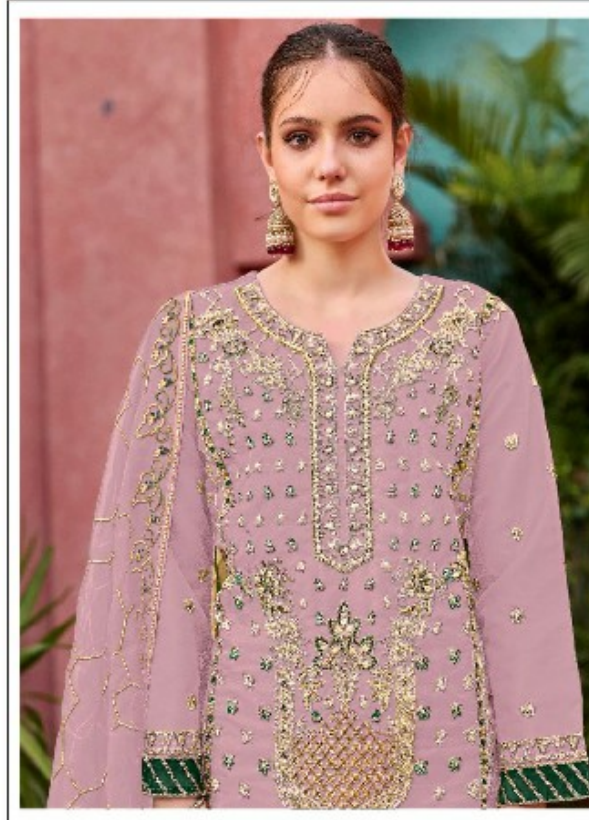

Motifz
FASHION FORWARD

CODE: R-1087 D