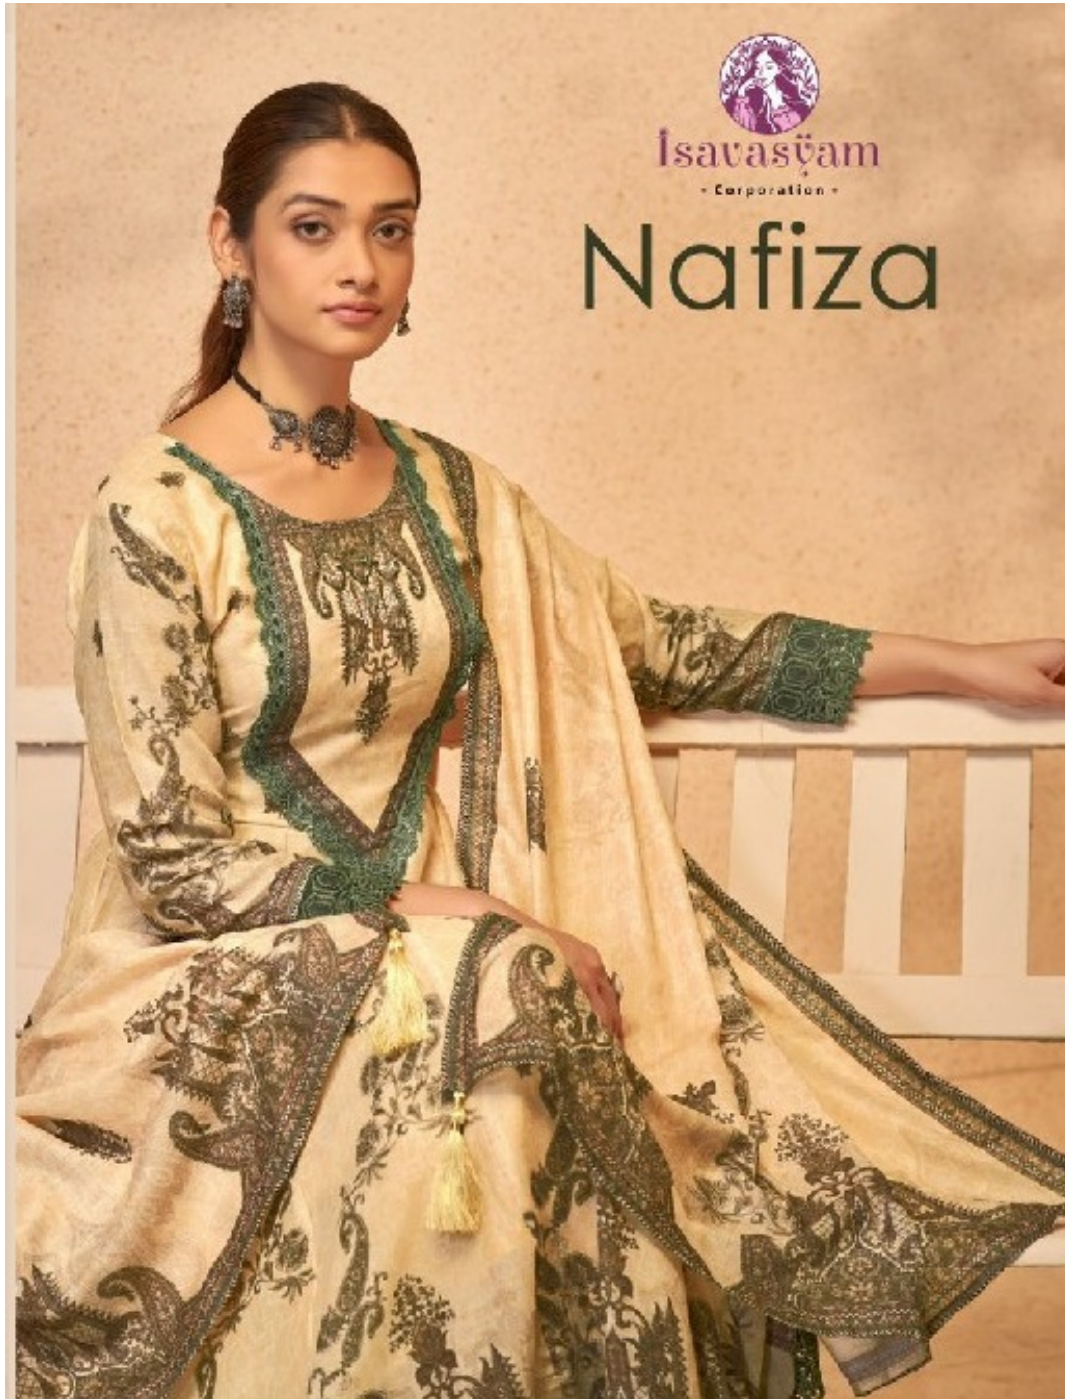

Isavasyam
- Corporation -

Nafiza