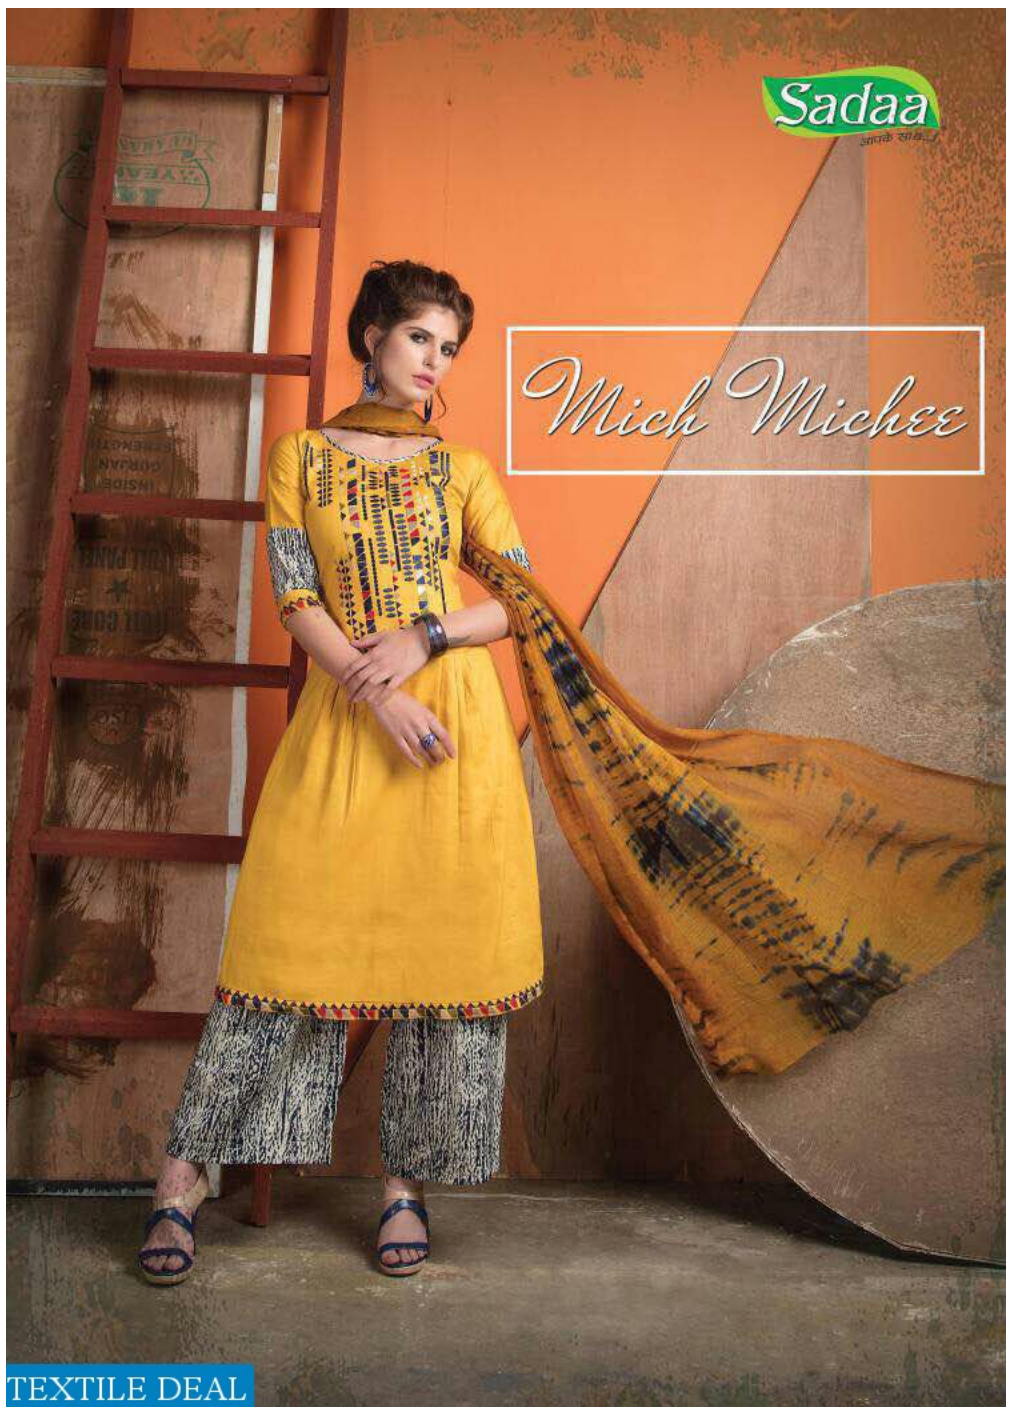

Winning
beauty

How trendy and
enjoyable attire by
Sadaa to growth
your and style

TEXTILE DEAL

Sadaa
आपके सदा

Mich Michee

TEXTILE DEAL

The logo for the brand 'Sadaa' is located in the top right corner. It features the word 'Sadaa' in a white, cursive font inside a green, leaf-like shape. Below the brand name, the tagline 'सादाक साध...' is written in a smaller, white font.