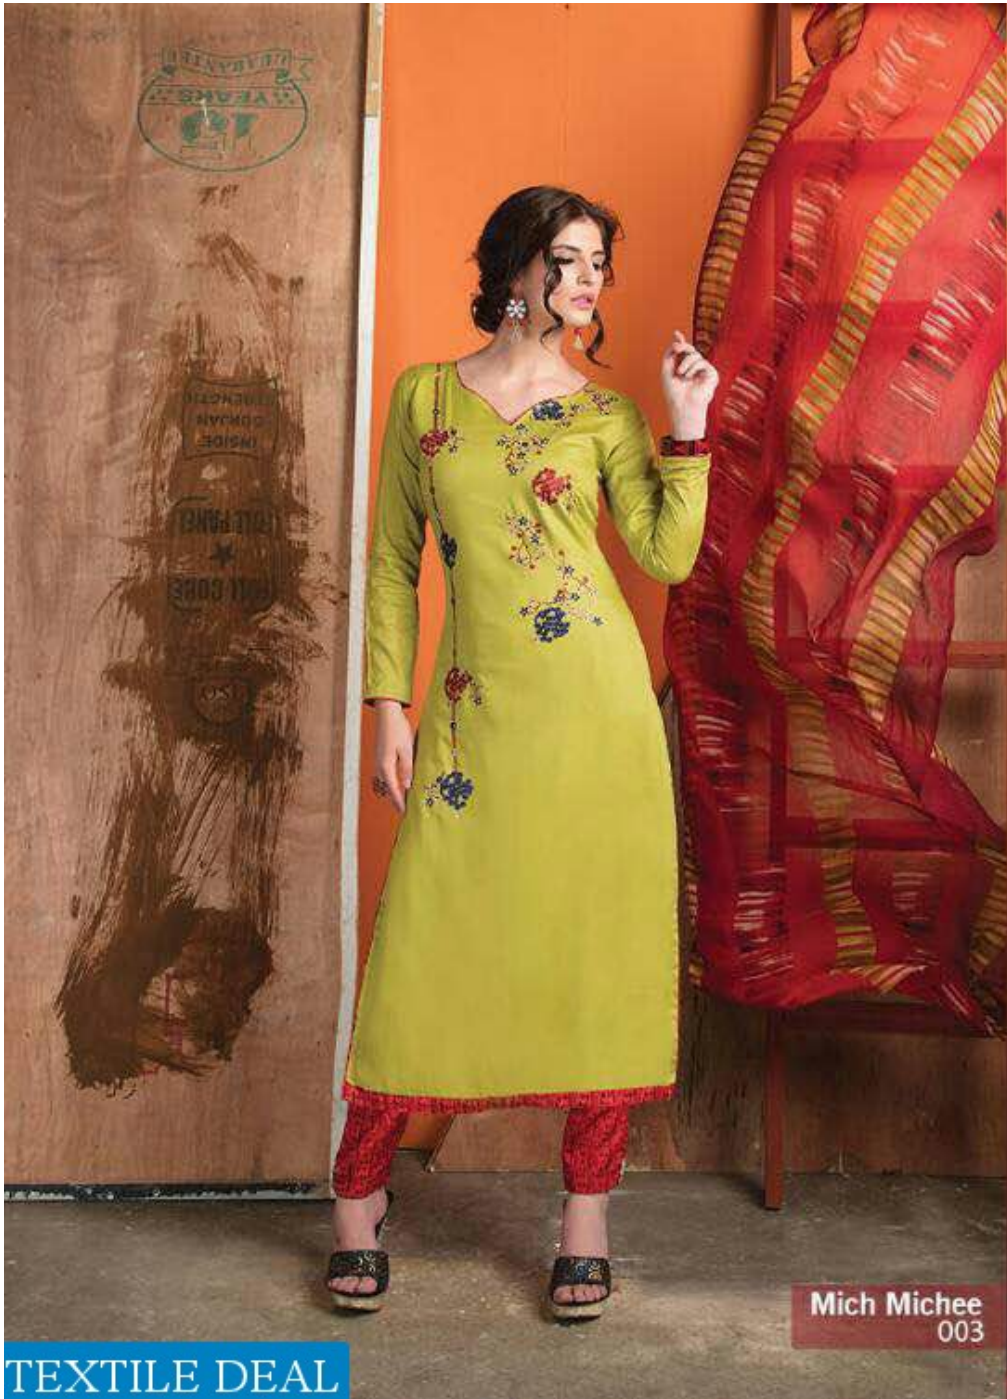

Mich Michee
003

TEXTILE DEAL