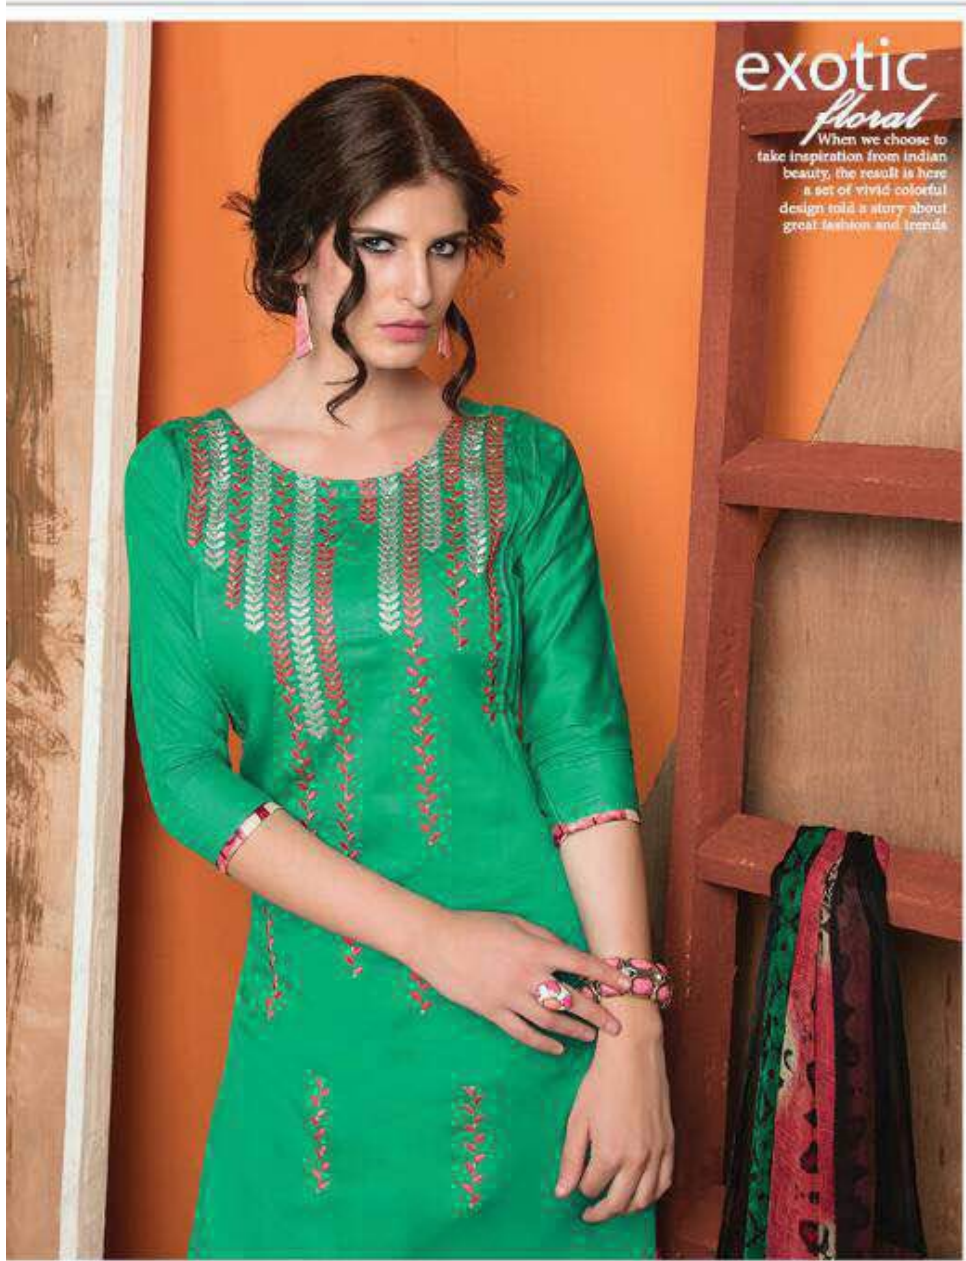

Winning
beauty

How trendy and
enjoyable attire by
Sadaa to growth
your and style

TEXTILE DEAL

Sadaa
आपके सदा

Mich Michee

TEXTILE DEAL

The logo for the brand 'Sadaa' is located in the top right corner. It features the word 'Sadaa' in a white, cursive font inside a green, leaf-like shape. Below the brand name, the tagline 'सादाक साध...' is written in a smaller, white font.

A woman with dark hair styled in a bun is the central figure. She is wearing a vibrant red, long-sleeved kurta with a delicate floral pattern in shades of gold and green. The kurta has a high collar and matching cuffs. She is posed thoughtfully, with her right hand near her face. The background is a warm, orange-toned wall with wooden architectural elements.