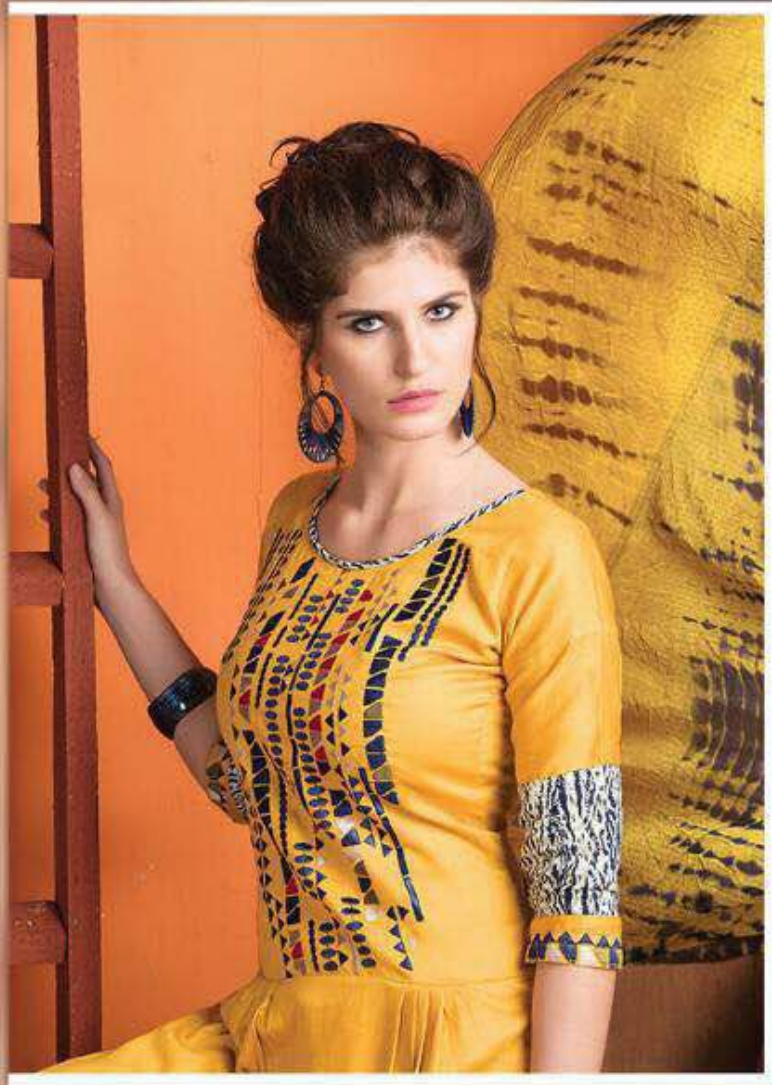

Mich Michhee

Sadaa
सादा साथ...!

TEXTILE DEAL

Sadaa
The Best

Mich Michee

TEXTILE DEAL

Season
design

Brighten up your look with season red. In
first pattern try this out to look stunning
in our social circle.

TEXTILE DEAL

Sadaa
सदा सदा...!

Mich Michee
005

Sadaa

Mich Michee
001

TEXTILE DEAL

fashion
charm

garve prints stress
makes the its own bringing
in a cool season affect.

Winning
beauty

How trendy and
enjoyable attire by
Sadaa to growth
your and style

TEXTILE DEAL

Sadaa
आपके सदा

Mich Michee

TEXTILE DEAL

The logo for the brand 'Sadaa' is located in the top right corner. It features the word 'Sadaa' in a white, cursive font inside a green, leaf-like shape. Below the brand name, the tagline 'सादाक साध...' is written in a smaller, white font.

A woman with dark hair styled in a bun is the central figure. She is wearing a vibrant red, long-sleeved kurta with a delicate floral pattern in shades of gold and green. The kurta has a high collar and matching cuffs. She is posed thoughtfully, with her right hand near her face. The background is a warm, orange-toned wall with wooden architectural elements.