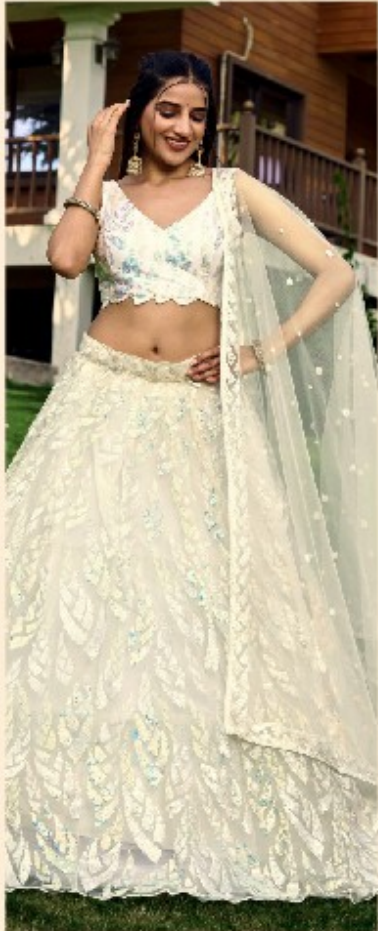

Zeel clothing
BY SHREYANSHI CH

MEERA

5101-PINK

5101-BLUE

5101-WHITE

5101-YELLOW

5101-WHITE

5101-BLUE

5101-YELLOW

5101-PINK