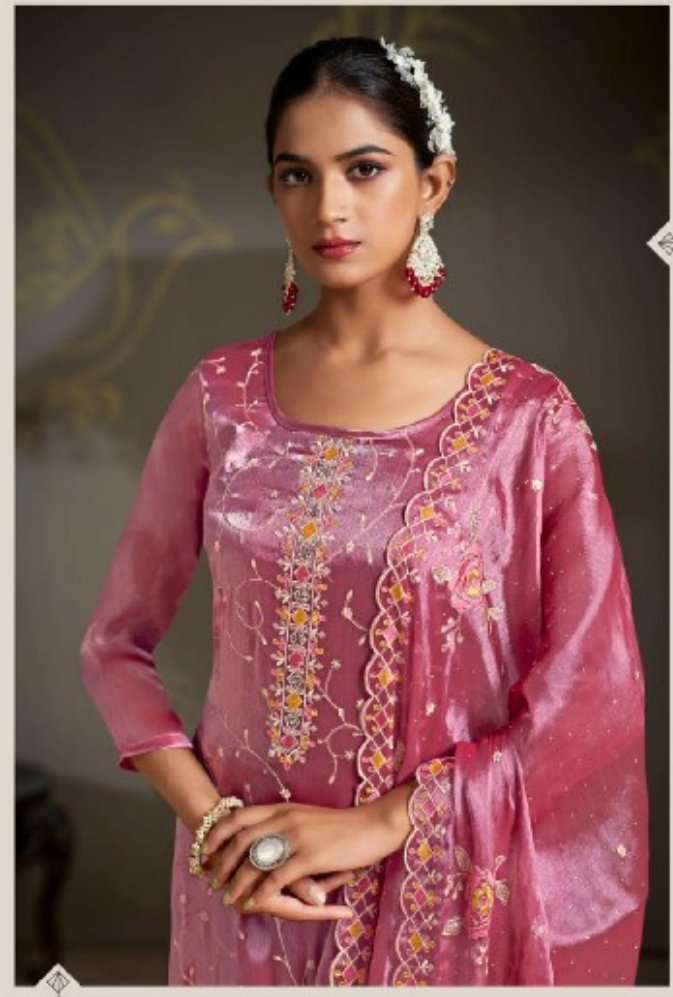

RAHAT

MAKE A BRIGHT NEW BEGINNING TO THIS SEASON

DN | 1191

DN | 1192

BLENDING CLASSIC OF FASHION AT THE ROMANCE OF IT.

DN | 1193

IMMERSE YOURSELF IN UNEXPECTED, BRIGHT COLOR & TEXTURED

DN | 1194

1191

1192

1193

1194

- TOP - JIMMY CHU BERBERRY WITH HEAVY WORK AND DIAMOND WORK
- BOTTOM+INNER - HEAVY DULL SANTOON
- DUPATTA - JIMMY CHU BERBERRY WITH HEAVY WORK AND JARKAN WORK
- DESIGNS - 04

CATALOGUE :- **RAHAT**