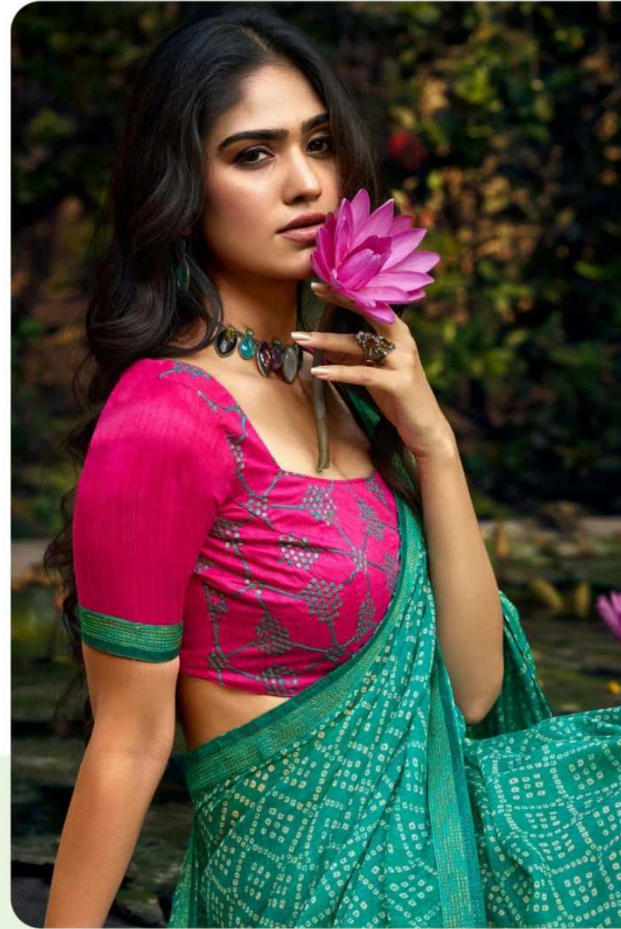

SANSKAR®
TEX-PRINTS PVT.LTD

MADHUVAN

मधुवन

/ READY TO RULE /

•••
For the one who creates magic with her unique sense of styling,
she can get all eyes on her
"she is a spellcaster."

LOOK 1005

•••
For the one who slays her style like a magnificent
princess of old Indian realm;
"she is a fashion influencer."

LOOK 1004

/ BORN TO SHINE /

/ EMBRACE THE ELEGANCE /

•••

For the one who stands for truth, follows her own instincts, believes in her,
"she is unbeatable."

LOOK 1003

•••
For the one who stands for truth, follows her own instincts, believes in her,
"she is unbeatable."

/ ZEALOUS TO EVOLVE /

•••

For the one who is willing to uphold her traditions with her wherever she goes;
"she is a saree lover."

•••

LOOK 1002

/ EMBRACE THE ELEGANCE /

LOOK 1003

THE KEYNOTE OF ALL TRUE ELEGANCE IS SIMPLICITY