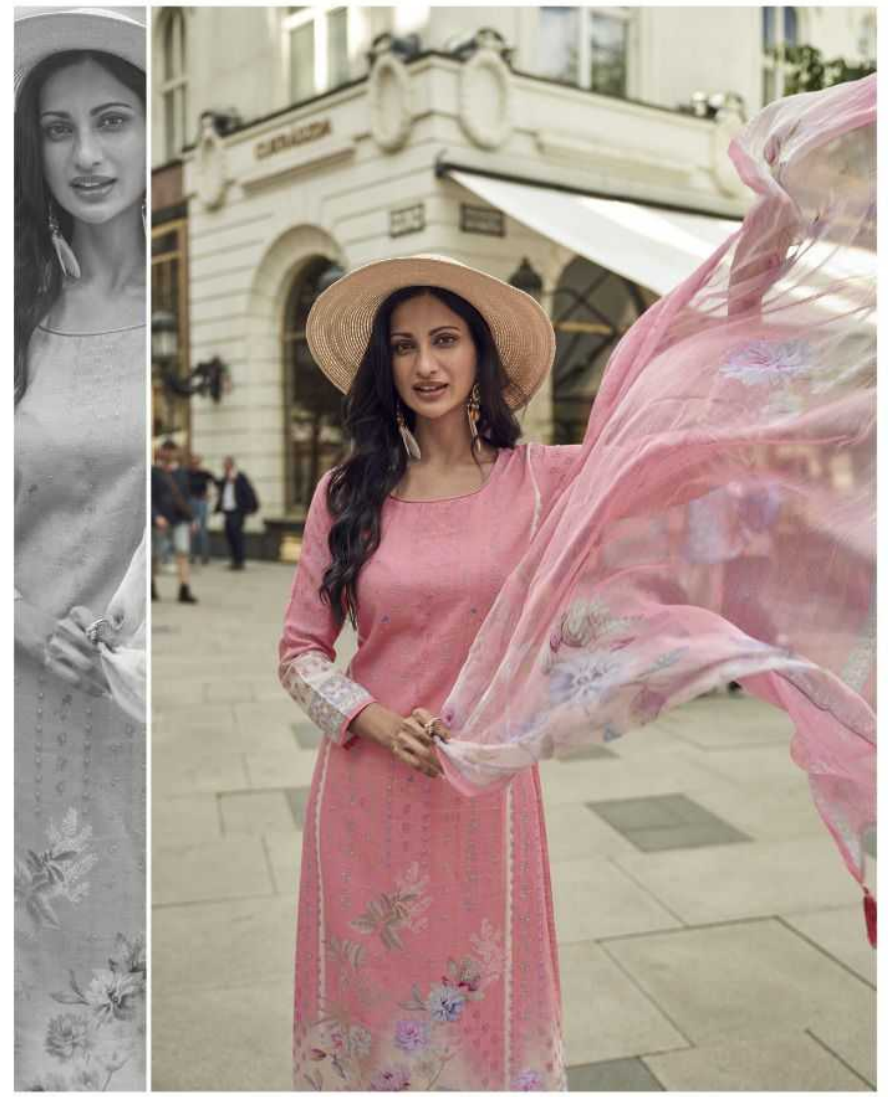

IZABELLI

+6

**BEST
DRESSES
OF THE SEASON**

WeRun
The World

THE COLLECTION DEFINES
ITSELF WITH MARVELOUS
COLORS STUNNING
DESIGNS AND TOUCH OF
CONTEMPORARY STYLING
OF SUITS. ITS TIME FOR
YOU TO FLAUNT YOUR
STYLE SENSES WITH
A CHARMING PERSONALITY.

ELEGANCE IN EVERY STITCH

TIMELESS TRENDS

LUXURIOUS

DEFINE YOUR MOODS
WITH DISTINCTIVE SILHOUETTES.

IZABELL-41004

SEDUCE IN STYLE

BRILLIANT HUES & LUSTROUS TEXTURES

GIVE YOU A NEW MAKEOVER

THIS SEASON.

IZABELL-41001

STYLISH ELEGANCE

LUXE FABRICS, BOLD PATTERNS & SUMPTUOUS

DETAILING ADORN MODERN SILHOUETTES

IZABELL-41004

STYLE HUNTER

EMBRACE YOUR LOVE FOR PRINTS.
WHETHER YOU MIX & MATCH OR GO
HEAD-TO-TOE, JUST REMEMBER THERE
ARE NO RULES.