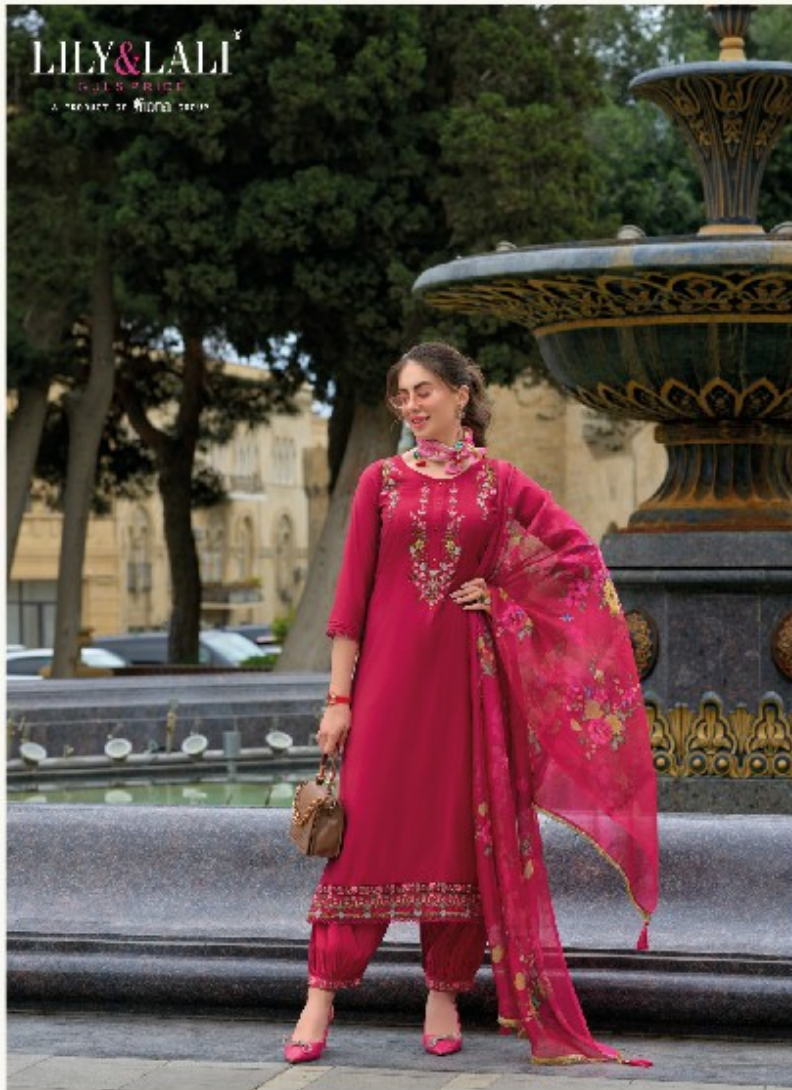

LILY & LALI
A TREASURY OF FLOREALS
A TREASURY OF FLOREALS