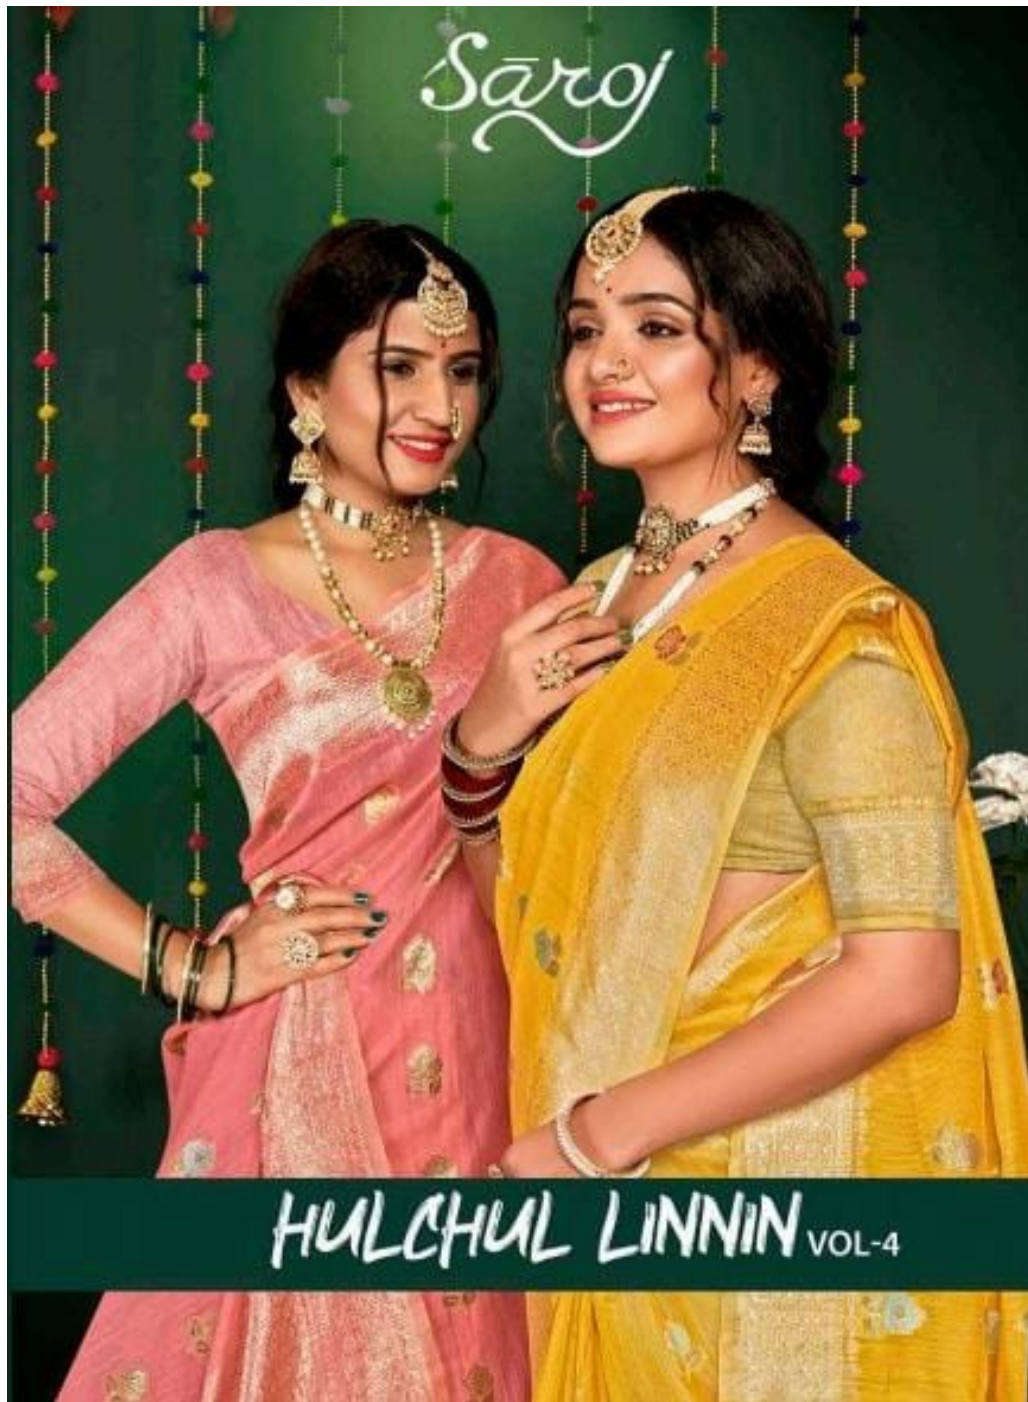

Saroj

HULCHUL LINNIN VOL-4