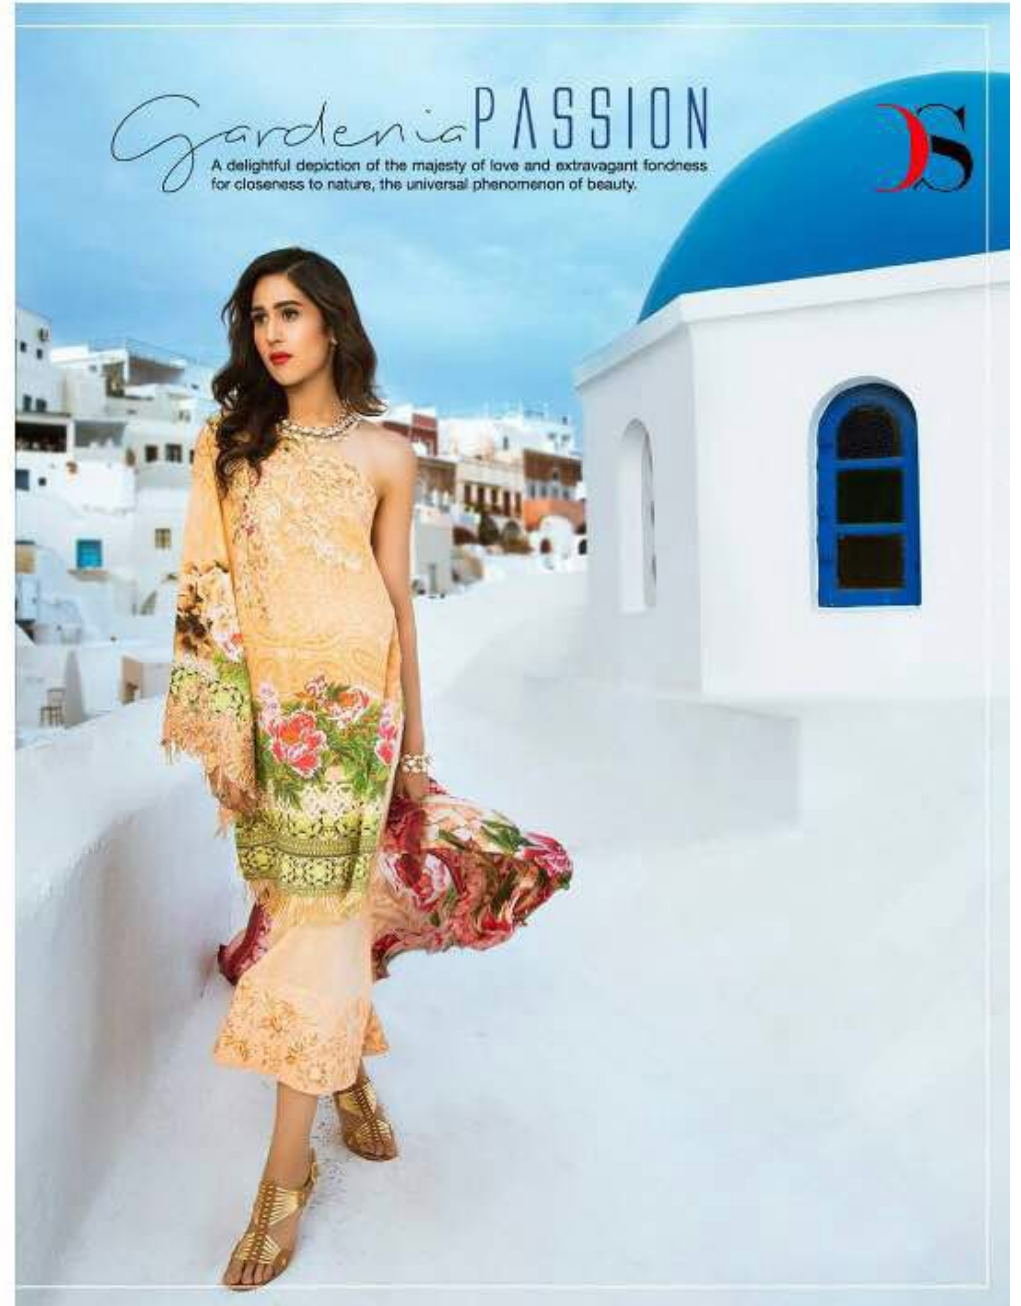

Gardenia PASSION

A delightful depiction of the majesty of love and extravagant fondness for closeness to nature, the universal phenomenon of beauty.