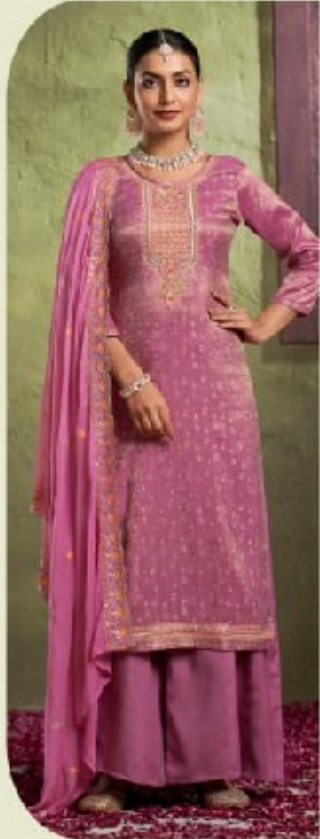

11822

11823

11825

11824

RIP E

11826

11821

11822

11823

11824

11825

11826

- TOP - PURE SIMARTISUE MINAKARI WITH HEAVY WORK
- BOTTOM - PURE REYON
- DUPATTA - SEMI PURE WITH HEAVY WORK AND DIAMOND WORK
- DESIGNS - 06

CATALOGUE :- VIHA

RATE :- 849 /-