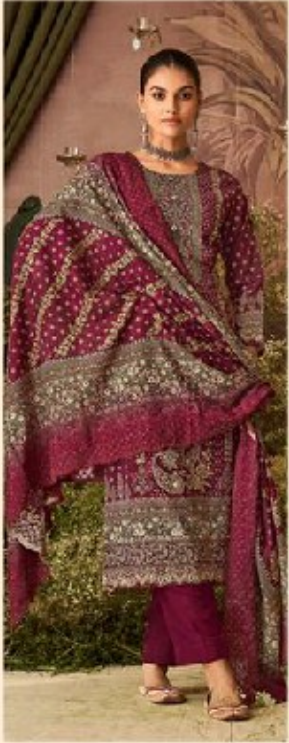

Shree Shalika
FASHION

VOL.01
Special
MANNAT

• *Crafting Dreams* •

LOOK
4003

• Graceful approach •

LOOK
4001

• Fashion forward •

LOOK
4004

| SEAMLESS BLEND |

"Explore the SEAMLESS BLEND of tradition and modernity as we showcase the latest trends."

CODE
5004

CREATE A CHARMING SYMPHONY

IMMERSE YOURSELF IN THE WHISPERS OF TIMELESS GRACE
AND CELESTIAL ALLURE WITH OUR ETHEREAL ELEGANCE COLLECTION.

CODE#6004

Spacial
MANNAT
VOL.01

Shree Shalika
FASHION

CODE
4001

CODE
4003

CODE
4004

CODE
5004

CODE
6004