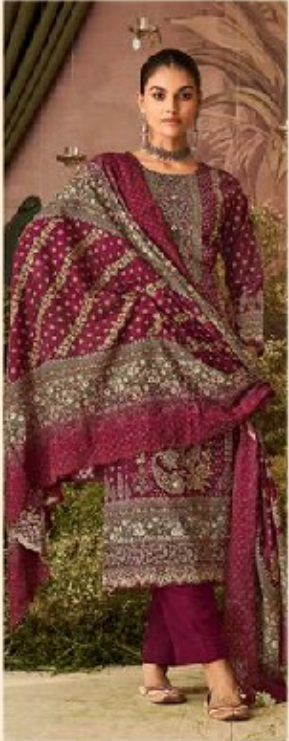

Spacial
MANNAT
VOL.01

Shree Shalika
FASHION

CODE
4001