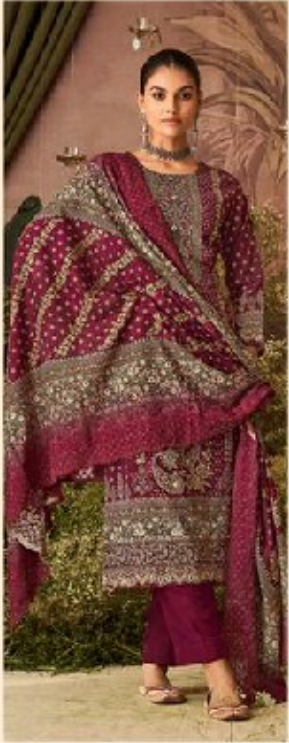

Shree Shalika  
FASHION

VOL.01  
Special  
MANNAT

• *Crafting Dreams* •

LOOK  
4003

• Graceful approach •

LOOK  
4001

• Fashion forward •

LOOK  
4004

Siree Shalika  
FASHION

| SEAMLESS BLEND |

"Explore the SEAMLESS BLEND of tradition and modernity as we showcase the latest trends."

CODE  
5004

CREATE A CHARMING SYMPHONY

IMMERSE YOURSELF IN THE WHISPERS OF TIMELESS GRACE  
AND CELESTIAL ALLURE WITH OUR ETHereal ELEGANCE COLLECTION.

CODE#6004

Spacial  
MANNAT  
VOL.01

Shree Shalika  
FASHION

CODE  
4001

CODE  
4003

CODE  
4004

CODE  
5004

CODE  
6004