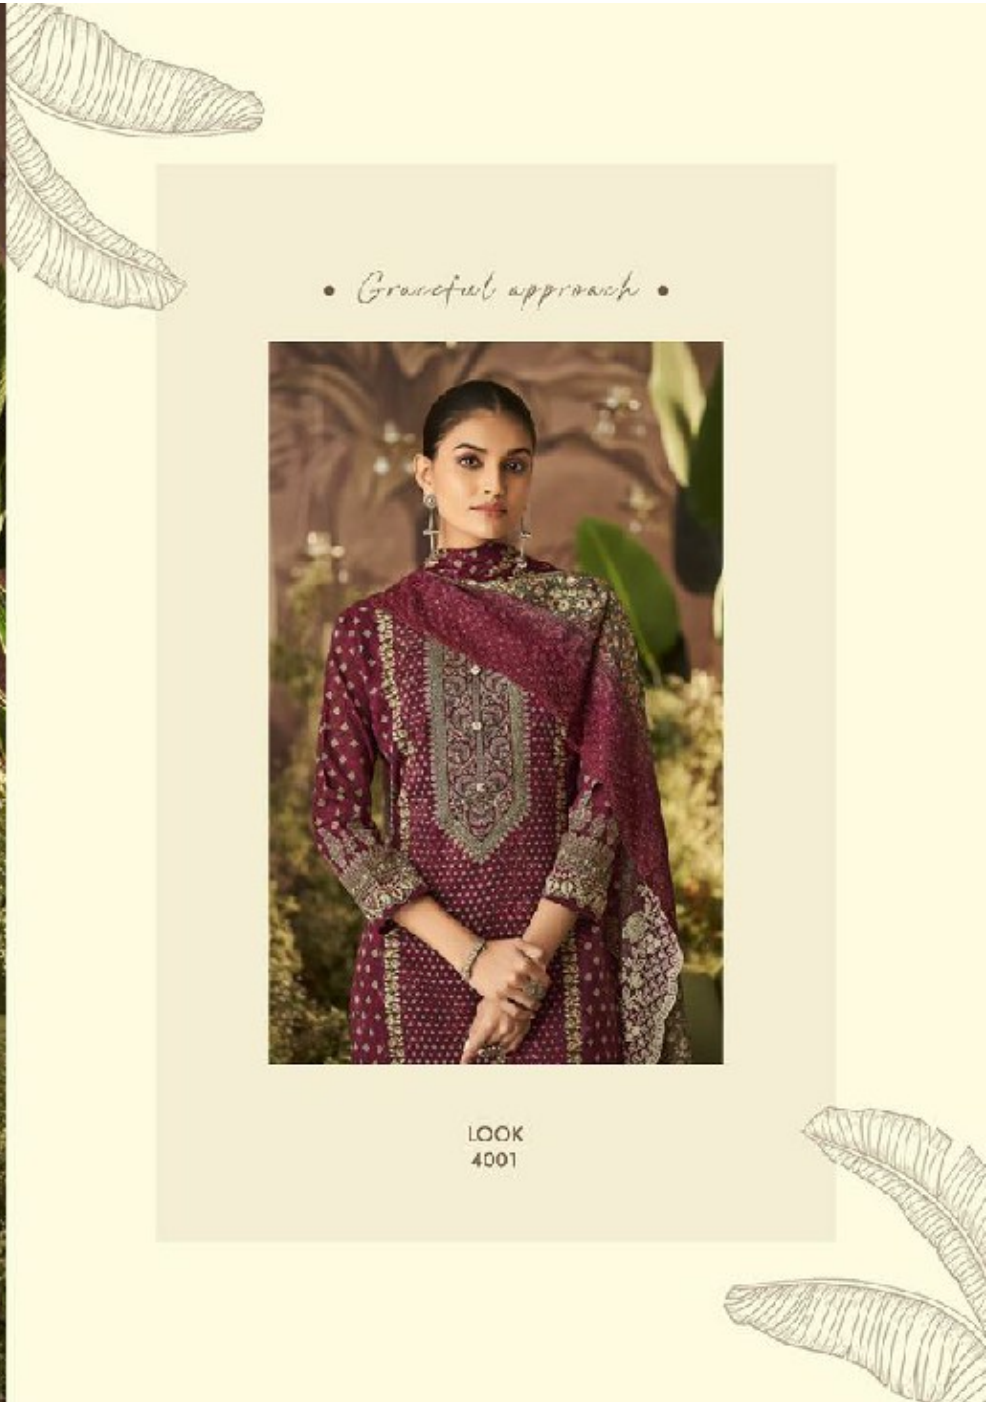

Shree Shalika
FASHION

VOL.01
Special
MANNAT

• *Crafting Dreams* •

LOOK
4003

• Graceful approach •

LOOK
4001

• Fashion forward •

LOOK
4004

| SEAMLESS BLEND |

"Explore the SEAMLESS BLEND of tradition and modernity as we showcase the latest trends."

CODE
5004

CREATE A CHARMING SYMPHONY

IMMERSE YOURSELF IN THE WHISPERS OF TIMELESS GRACE
AND CELESTIAL ALLURE WITH OUR ETHEREAL ELEGANCE COLLECTION.