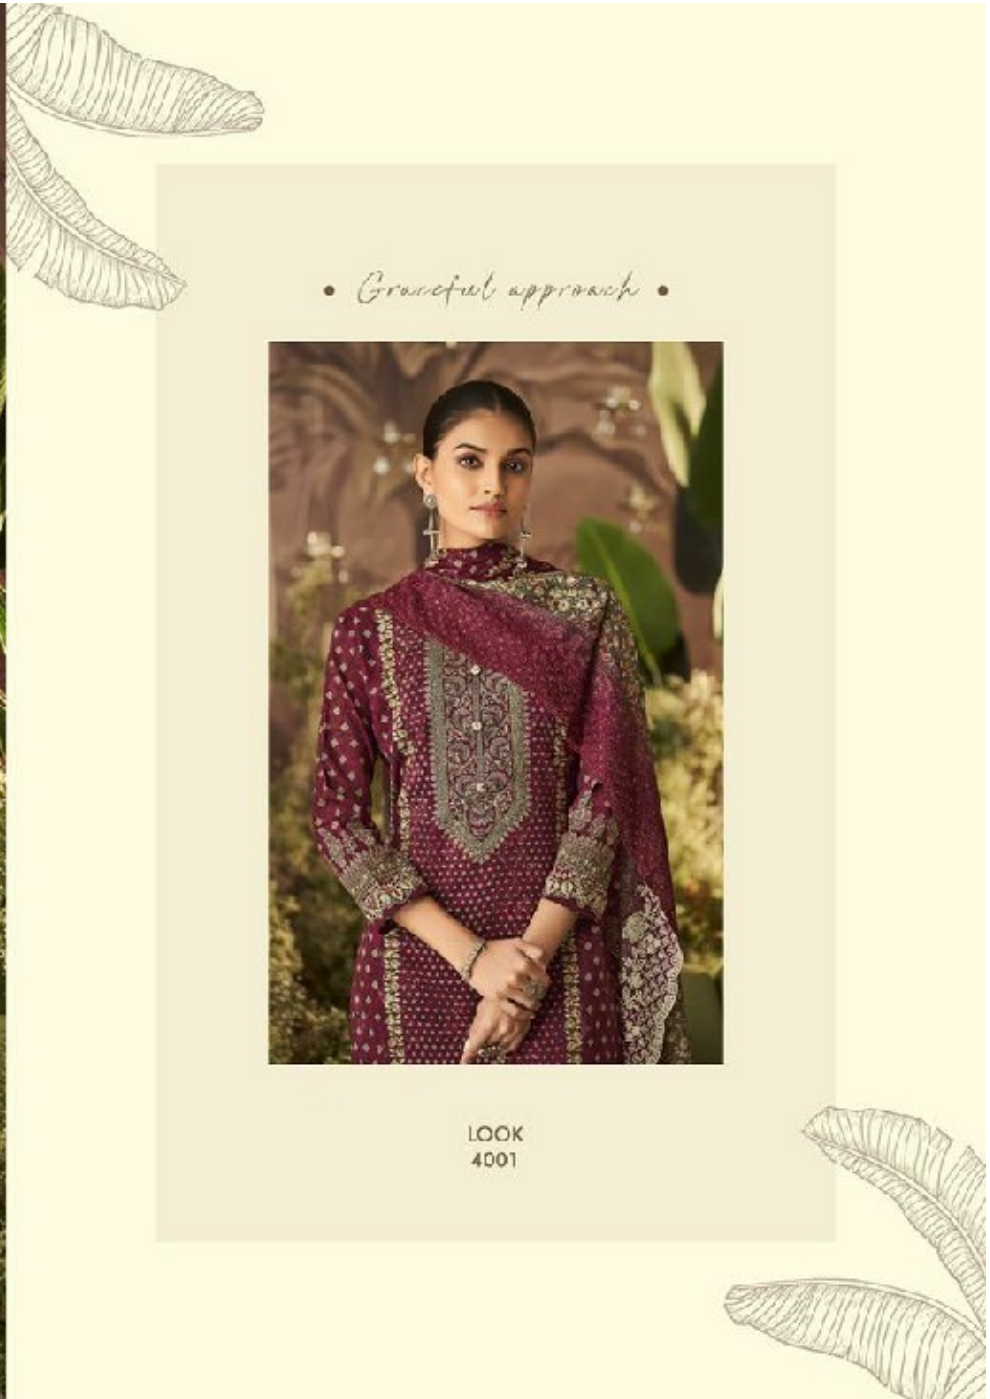

Shree Shalika
FASHION

VOL.01
Special
MANNAT

• *Crafting Dreams* •

LOOK
4003

• Graceful approach •

LOOK
4001

• Fashion forward •

LOOK
4004

Siree Shalika
FASHION

| SEAMLESS BLEND |

"Explore the SEAMLESS BLEND of tradition and modernity as we showcase the latest trends."

CODE
5004

CREATE A CHARMING SYMPHONY

IMMERSE YOURSELF IN THE WHISPERS OF TIMELESS GRACE
AND CELESTIAL ALLURE WITH OUR ETHereal ELEGANCE COLLECTION.