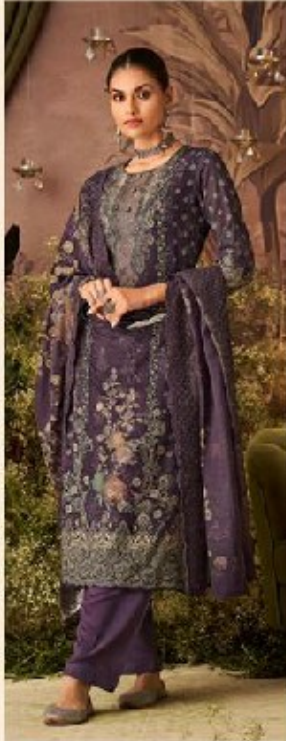

Shree Shalika
FASHION

VOL.01
Special
MANNAT

• *Crafting Dreams* •

LOOK
4003

• Graceful approach •

LOOK
4001

• Fashion forward •

LOOK
4004

Siree Shalika
FASHION

| SEAMLESS BLEND |

"Explore the SEAMLESS BLEND of tradition and modernity as we showcase the latest trends."

CODE
5004

CREATE A CHARMING SYMPHONY

IMMERSE YOURSELF IN THE WHISPERS OF TIMELESS GRACE
AND CELESTIAL ALLURE WITH OUR ETHereal ELEGANCE COLLECTION.

CODE#6004

Spacial
MANNAT
VOL.01

Shree Shalika
FASHION

CODE
4001

CODE
4003

CODE
4004

CODE
5004

CODE
6004