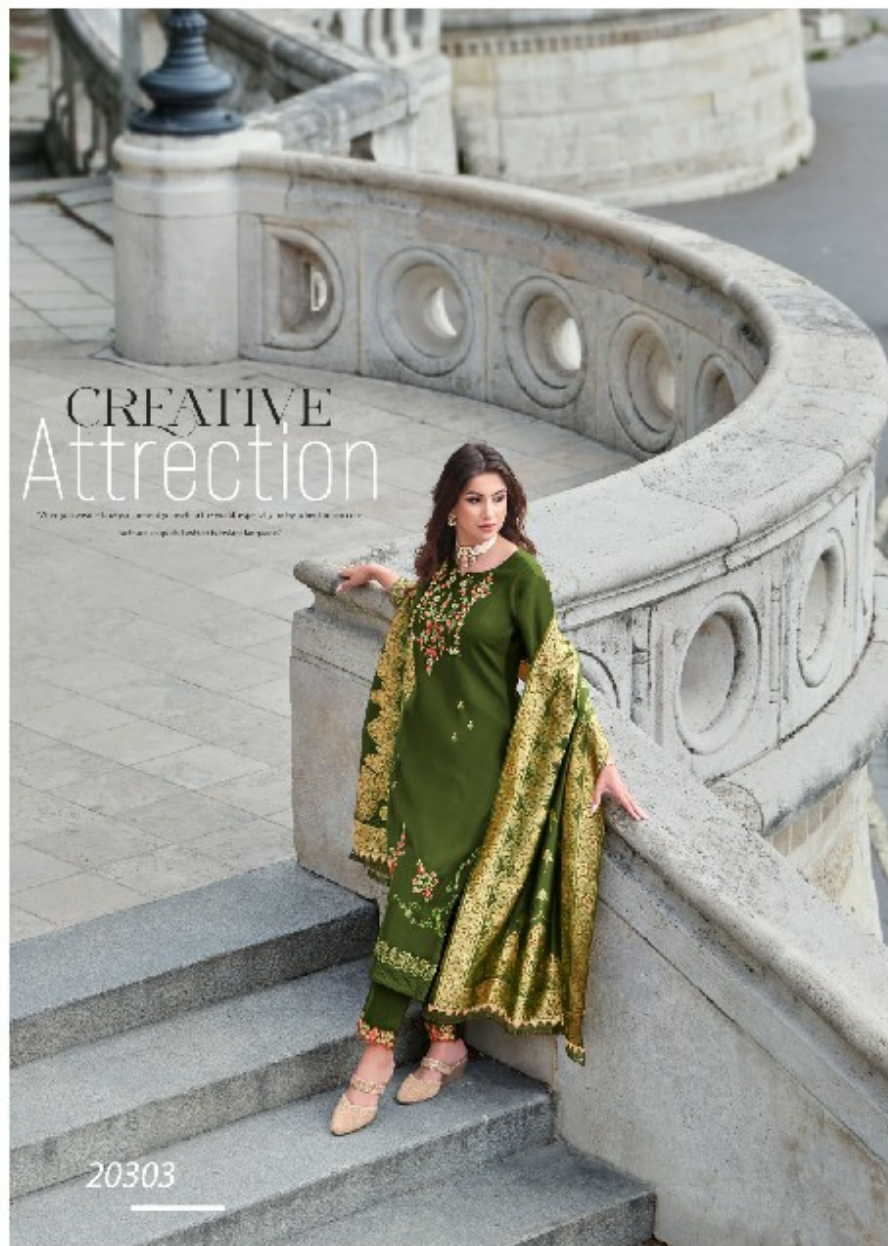

Classic beauty

• 100% cotton fabric
• Hand embroidered details
• Available in sizes S, M, L
• Free shipping worldwide
• 30-day return policy

LILY&LALI
GULS PRIDE
A MEMBER OF THE LALI GROUP

20304

at the end of the day
the most beautiful
and most elegant of all
the most beautiful
the most beautiful
the most beautiful
the most beautiful
the most beautiful