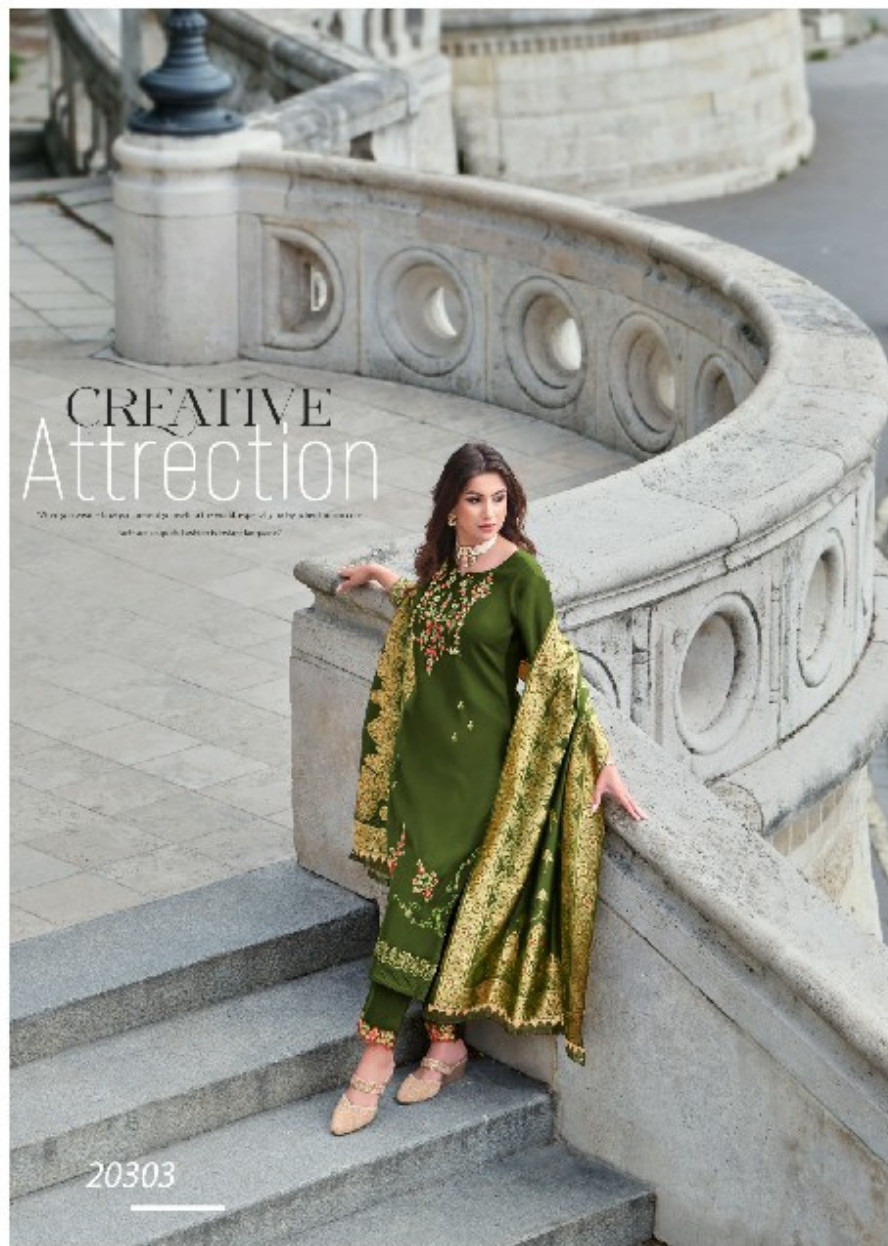

LILY & LALI[®]
GULLS FRIDE
A PRODUCT OF FORDS GROUP

20301

© All rights reserved. For more information, please visit our website at www.lilyandlali.com

Classic beauty

• 100% cotton & silk
• 100% hand embroidered
• 100% hand finished
• 100% hand made
• 100% hand dyed
• 100% hand woven
• 100% hand printed