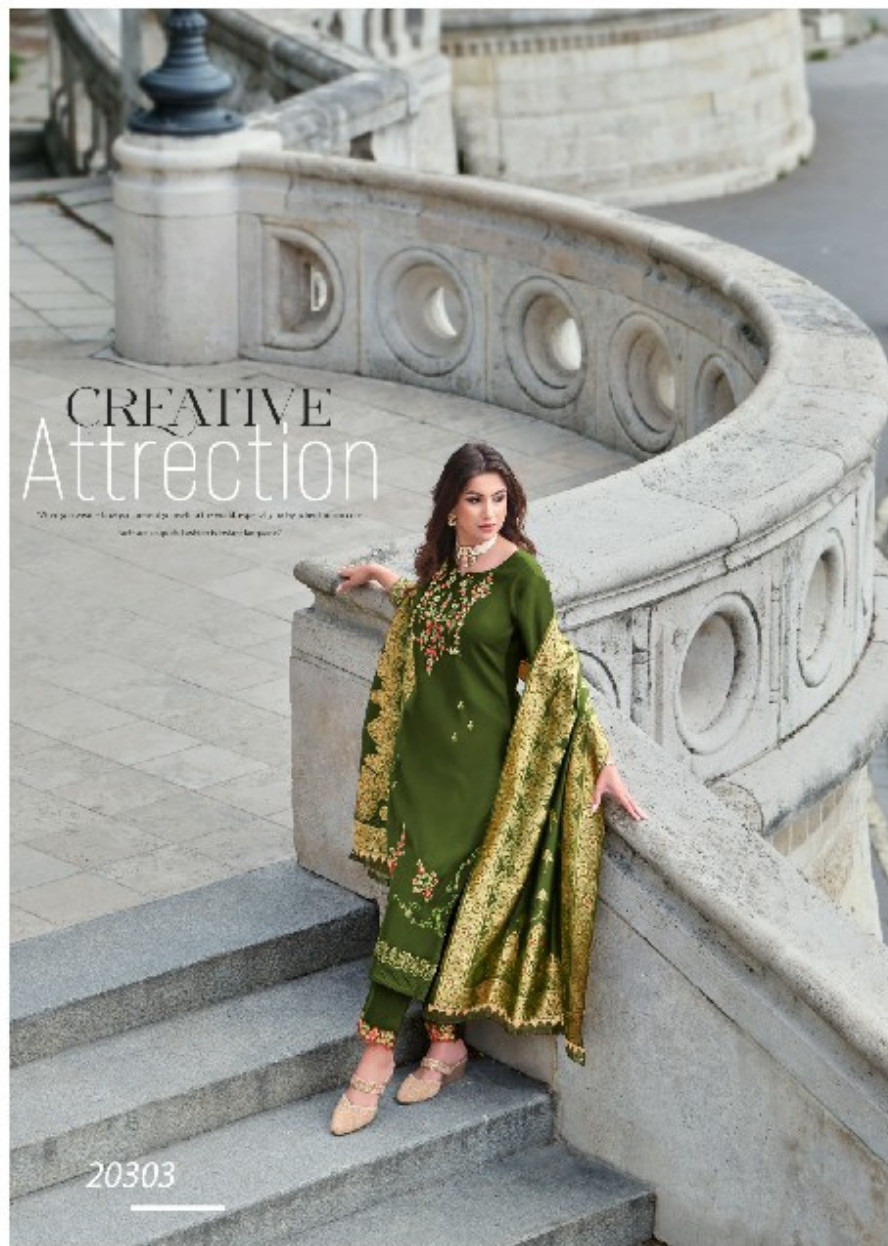

LILY & LALI[®]
GULLS FRIDE
A PRODUCT OF FORDS GROUP

CULTURE
Different

20301

© All rights reserved. For more information, please visit our website at www.lilyandlali.com

Classic beauty

• 100% cotton fabric
• Hand embroidered details
• Available in sizes S, M, L
• Free shipping worldwide
• 30-day return policy
• Contact us for more info