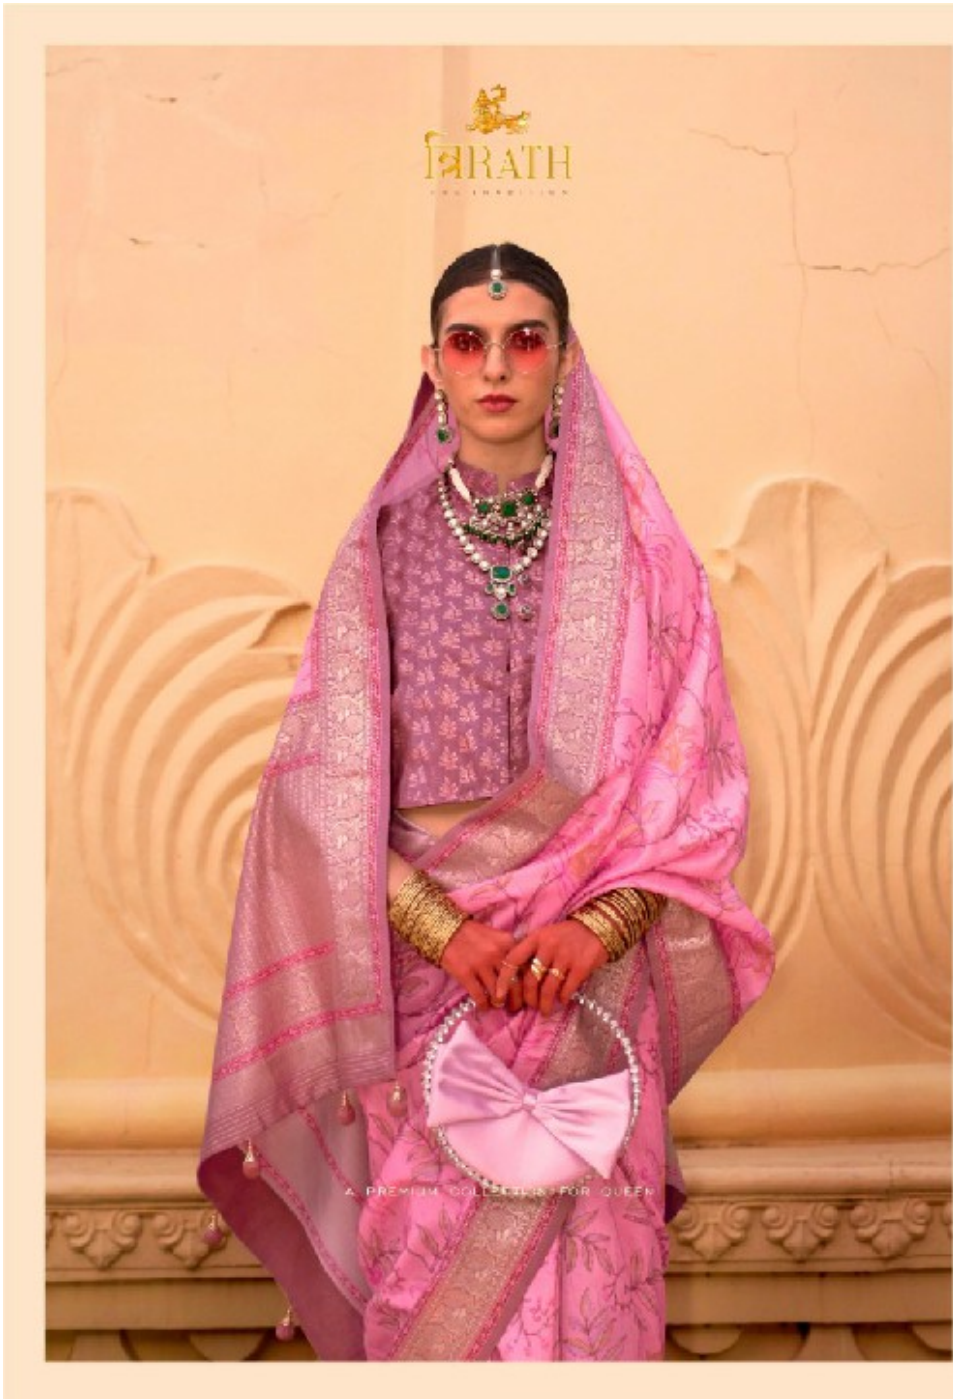

त्रिराथ
THE TRADITION

सिंहायना

A FASHION COLLECTION FOR QUEEN

THE STRUCTURED
DRAP

A PREMIUM COLLECTION BY SHEEN

TR-10213

**FARATH**
THE TRADITION

A PREMIUM COLLECTION FOR QUEEN

FARATH
THE TRADITION

PREMIUM COLLECTION FARB COLLECTION

TR-10216

FARATH
THE TRADITION

PREMIUM COLLECTION FOR QUEEN

TR-10221

TR-10213

TR-10214