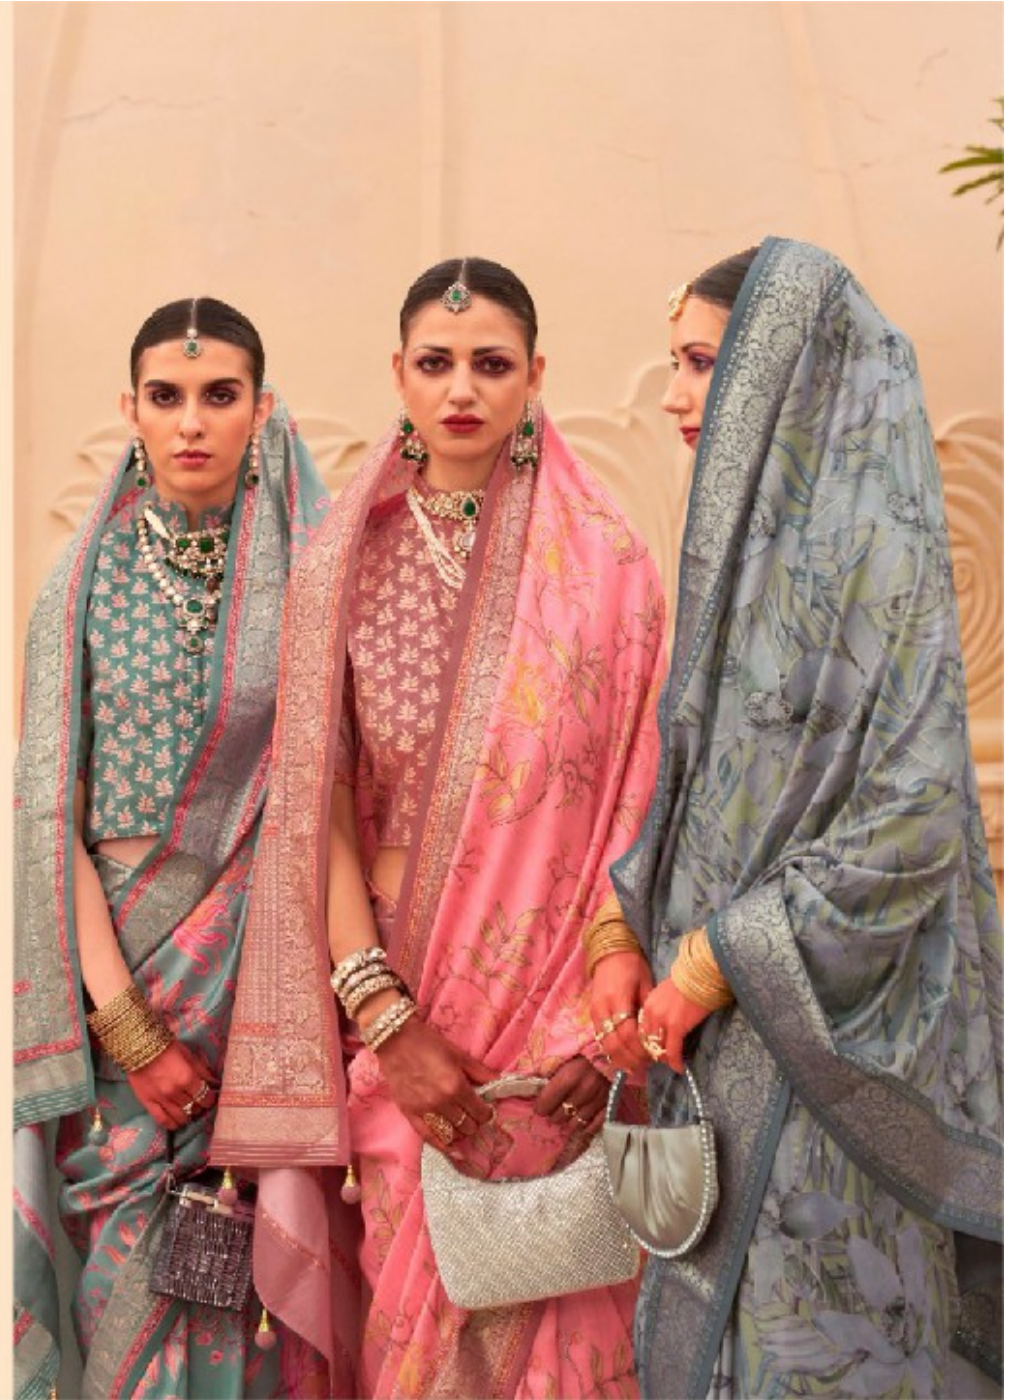

त्रिराथ
THE TRADITION

सिंहायना

A FASHION COLLECTION FOR QUEEN

THE STRUCTURED
DRAP

A PREMIUM COLLECTION BY SHEEN

TR-10213

**FARATH**
THE TRADITION

A PREMIUM COLLECTION FOR QUEEN

FARATH
THE TRADITION

PREMIUM COLLECTION FARB COLLECTION

TR-10216

FARATH
THE TRADITION

PREMIUM COLLECTION FOR QUEEN

TR-10221

TR-10213

TR-10214