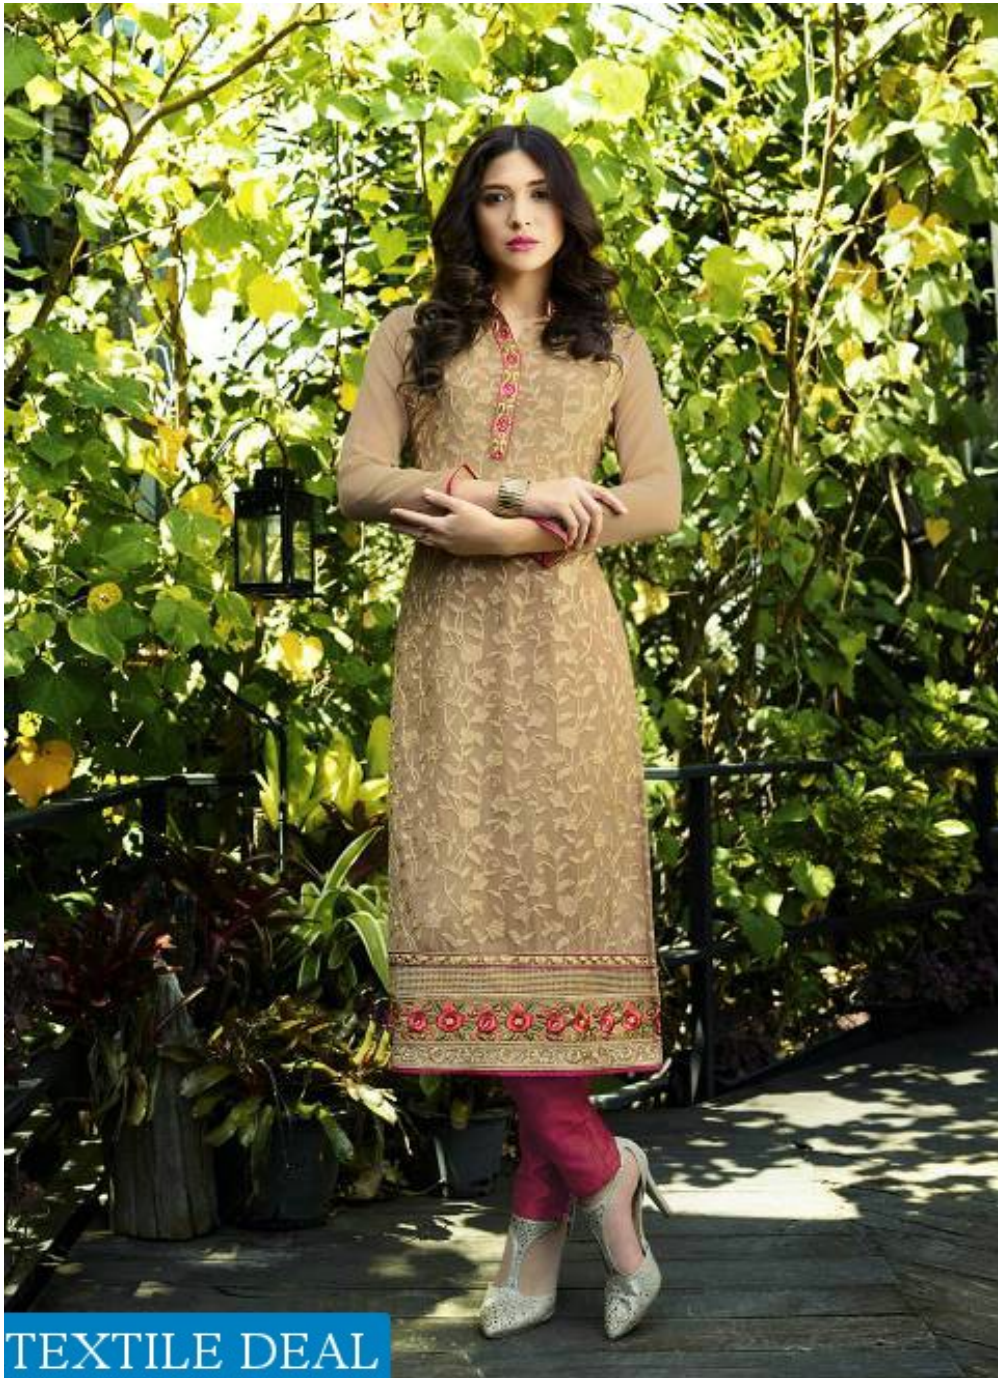

TEXTILE DEAL