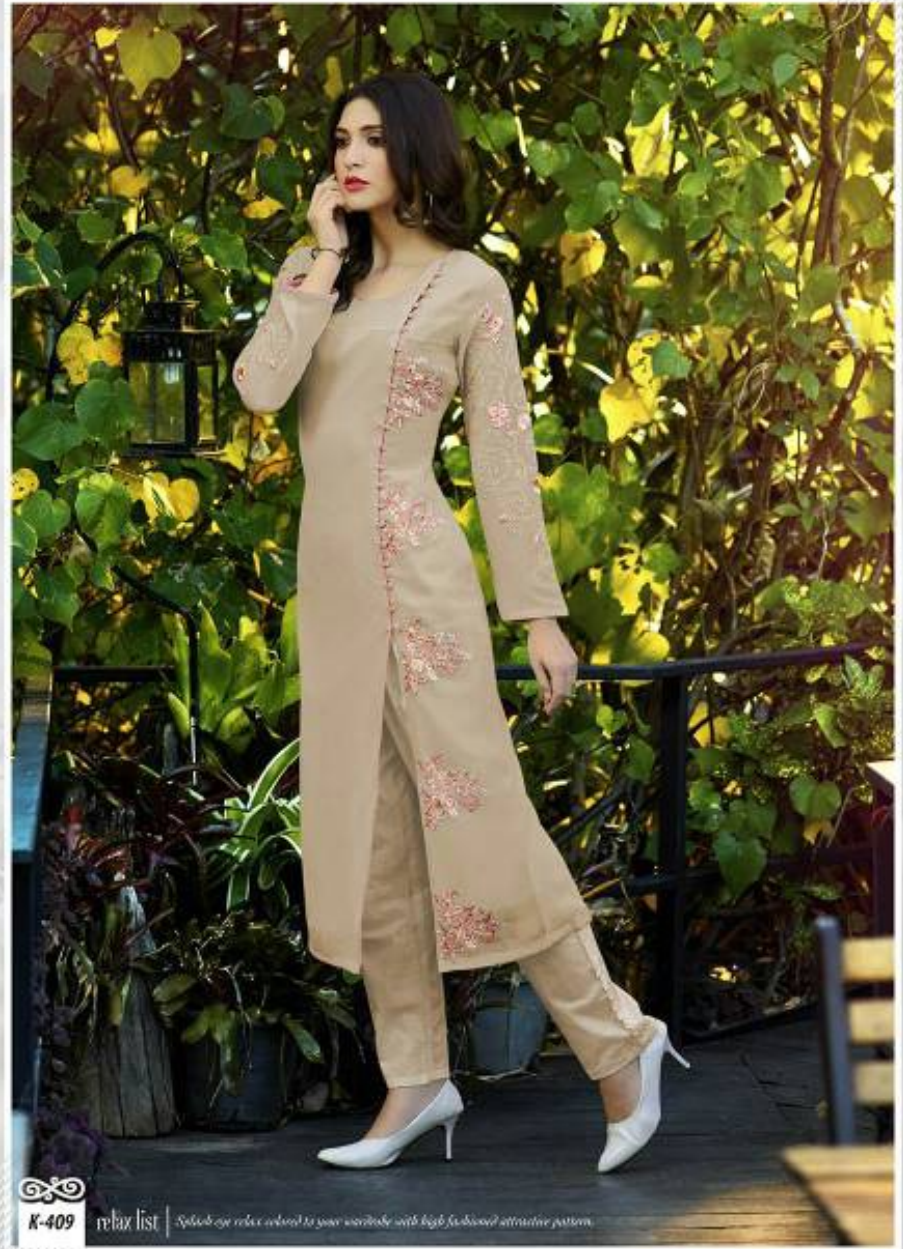

K-409

relax list

Splendour relax colour to your wardrobe with high fashion's attractive pattern.