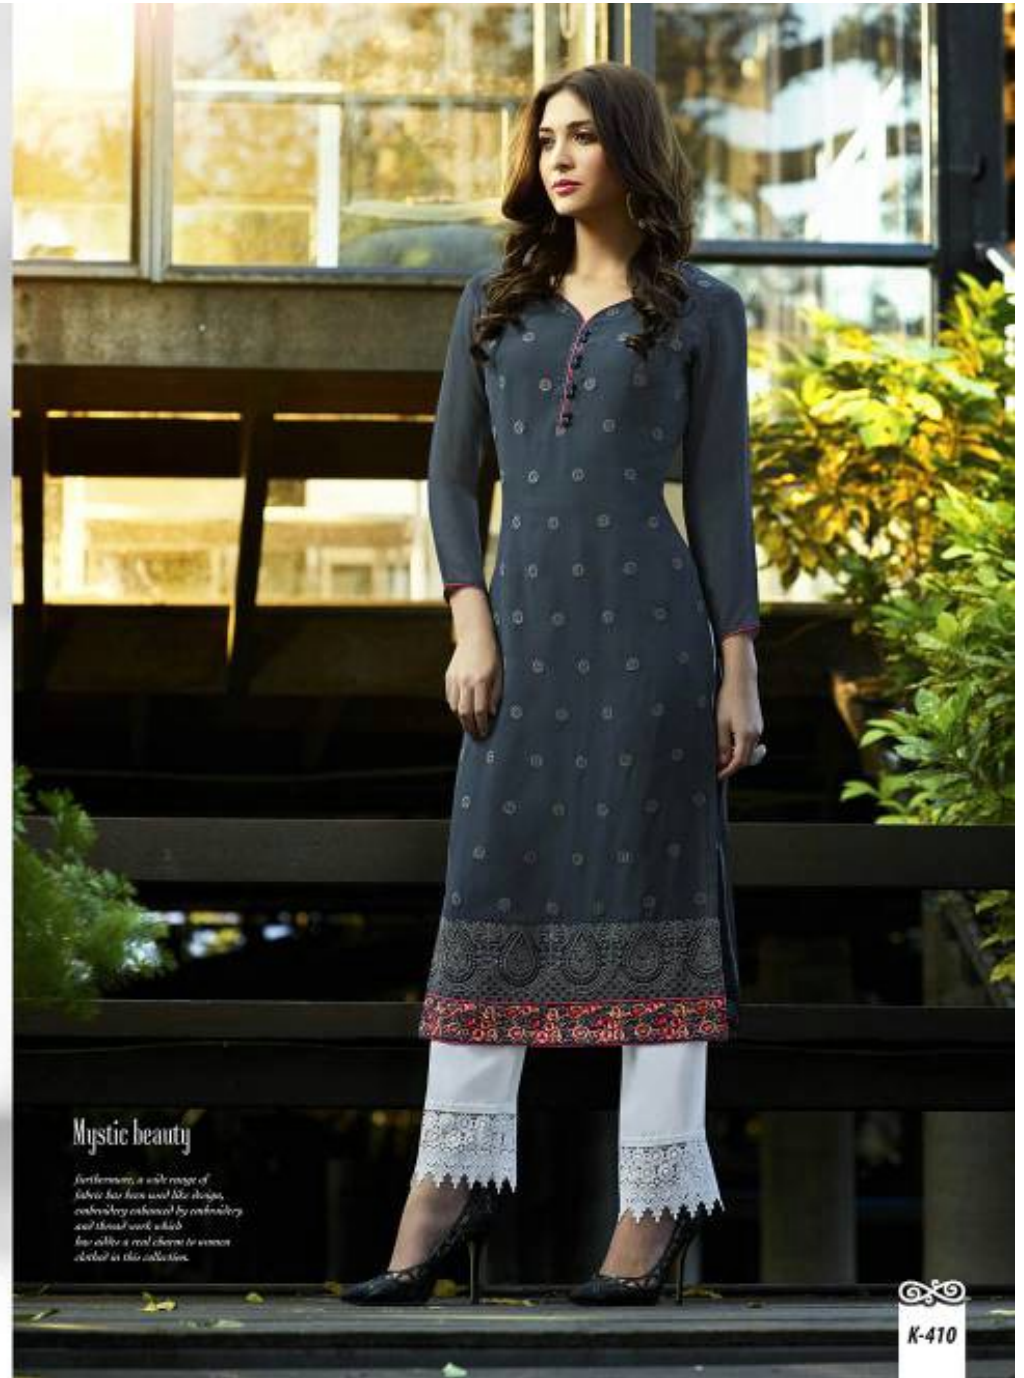

Mystic beauty