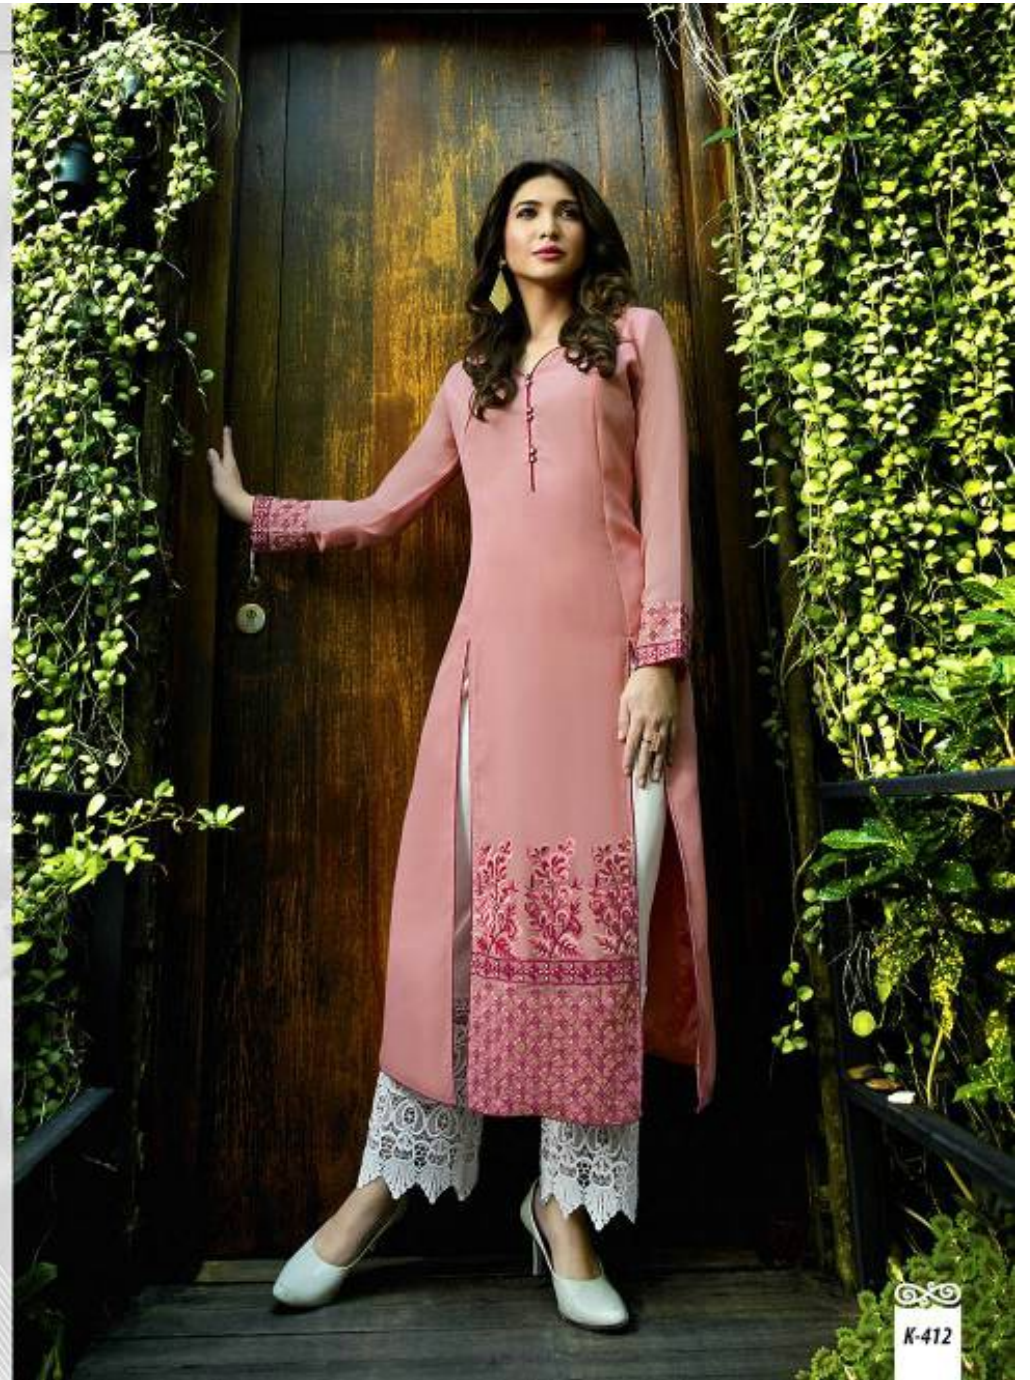

In her style is eternal sense and sensibility

The colors, excellent designs and romantic mood gives perfect combination of sense and sensibility

TEXTILE DEAL

K-412