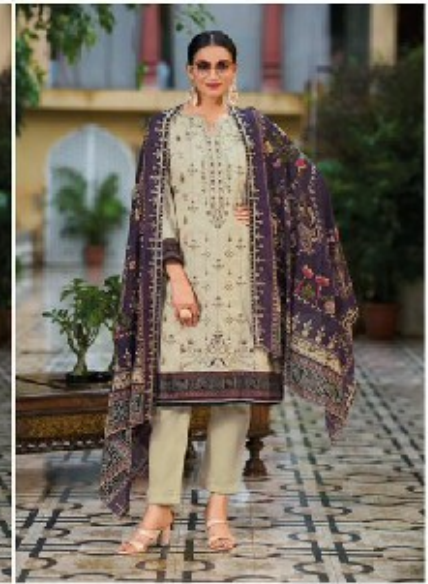

**BIN SAEED
LAWN COLLECTION
VOL-14**

The logo for Shree FABBS features a stylized red and white 'S' symbol to the left of the word 'Shree' in a colorful, multi-colored font. Below 'Shree' is the word 'FABBS' in a smaller, black, sans-serif font, all contained within a black rectangular box.

1005

WORLD

The best color in the who's world is the one that looks good on you

1006

Shree®
FABS

1001

1002

1005