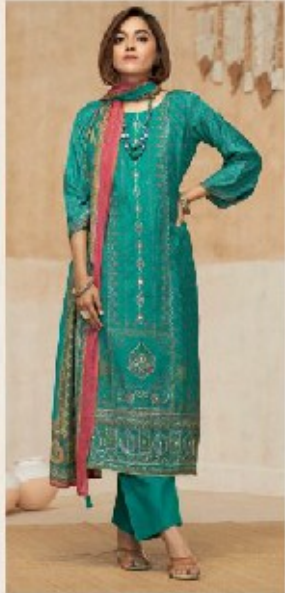

### BRIGHT SPARK

The bright colors and patterns of this sari are a perfect blend of traditional and modern fashion. The vibrant teal and green hues are complemented by the intricate floral and paisley patterns, creating a look that is both elegant and eye-catching. The pink border adds a touch of softness to the overall design.

## MODERN STYLE

The selection of colors and fabrics are to suit contemporary lines.

78006

FASHION FAIR

MADE IN INDIA. 100% COTTON. AVAILABLE IN 4 COLORS. 100% HANDMADE. 100% ETHICALLY SOURCED.

78007

## INDULGE IN ELEGANCE

This kurta and shawl is the perfect choice for you when it comes to indulging in elegant style. Indulge in this beautiful set with

78008

78001

78002

78003

78004

78005

78006

78007

78008

NF  
NISHANT  
FASHION

Mizriya