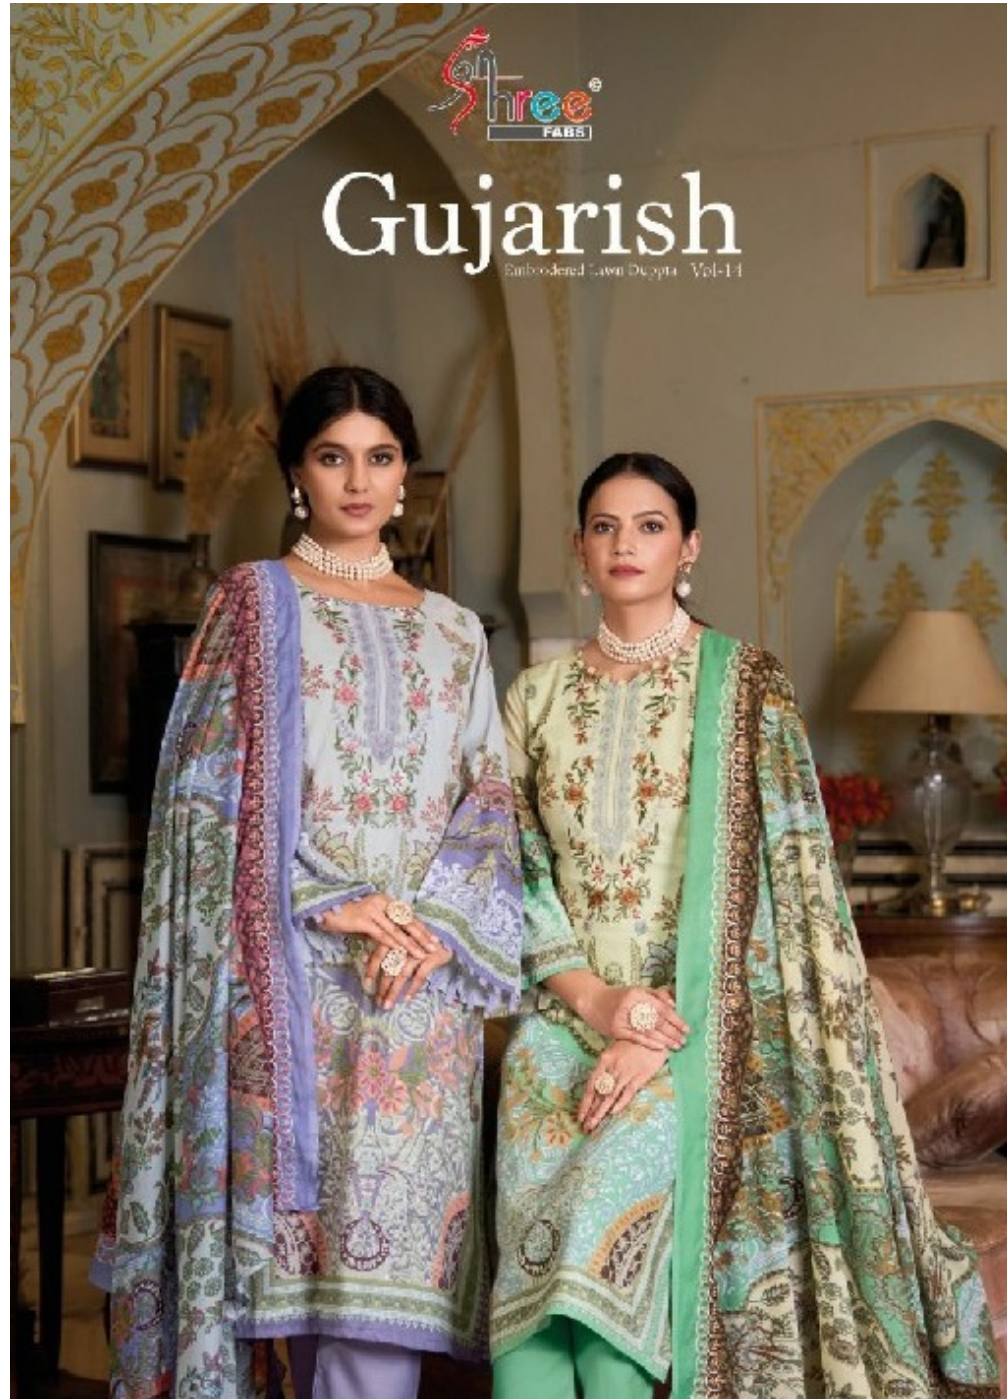

Gujarish

Embroidered Lawn Dupatta - Vol-14

Shree[®]
FABS

1403

Shree
FABBS

1404

1401

1402