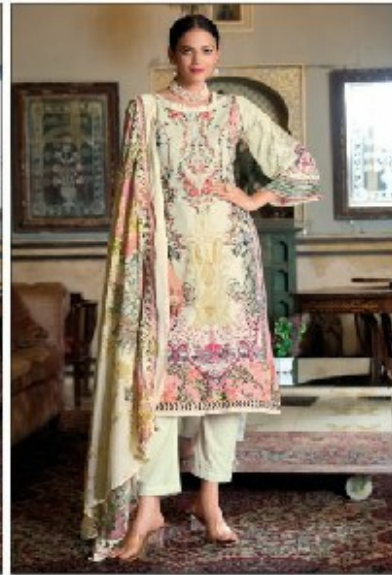

Gujarish

Embroidered Lawn Dupatta - Vol-14

Shree[®]
FABS

1403

Shree
FABBS

1404

1401

1402