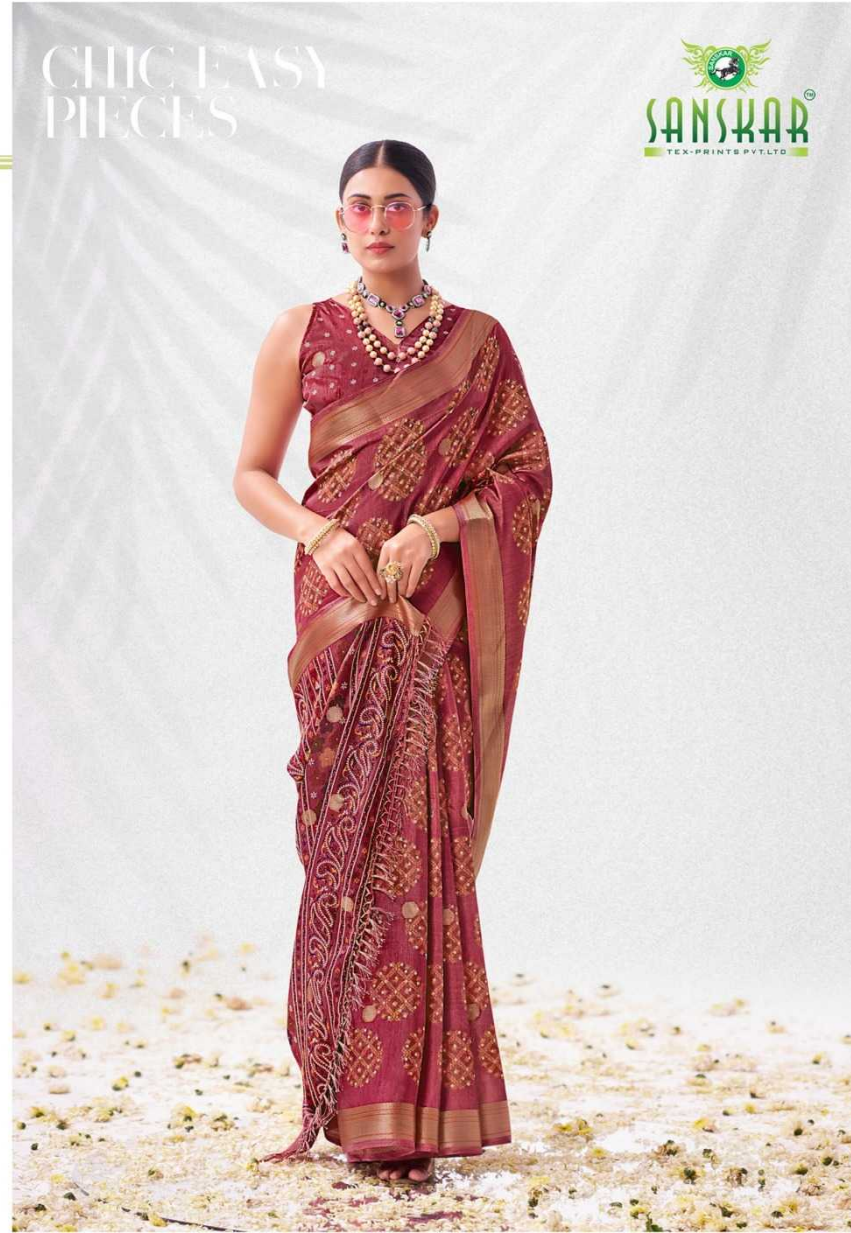

CHIC EASY
PIECES