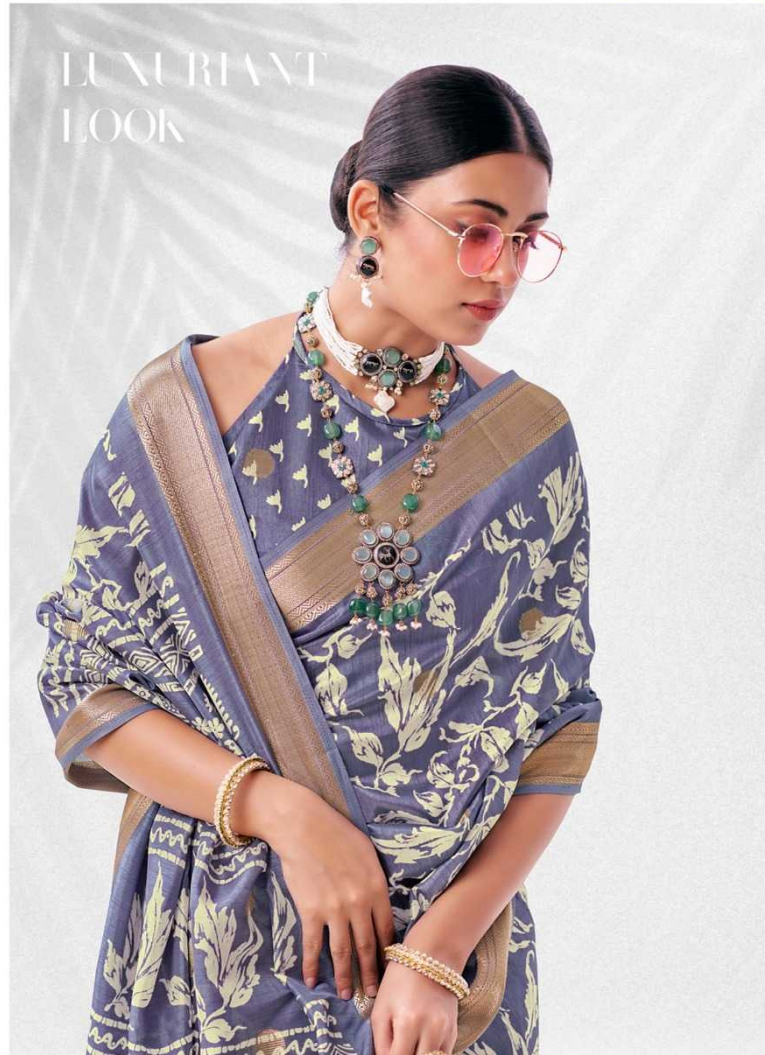

SANSKAR[®]
TEX-PRINTS PVT.LTD

BEAUTY
STYLE

CODE-22008

LUXURY BRILLIANT TONES WITH ITS
PREMIUM RANGE OF FABRIC

LUXURY BRILLIANT TONES WITH ITS PREMIUM RANGE OF FABRIC

PROFUSE
LOOK

LUXURY BRILLIANT TONES WITH ITS PREMIUM RANGE OF FABRIC

LUXURY BRILLIANT TONES WITH ITS
PREMIUM RANGE OF FABRIC

SANSKAR[®]
TEX-PRINTS PVT.LTD

LUXURY BRILLIANT TONES WITH ITS PREMIUM RANGE OF FABRIC

CODE-22004

CHIC EASY
PIECES

SANSKAR[®]
TEX-PRINTS PVT.LTD

LUXURY BRILLIANT TONES WITH ITS PREMIUM RANGE OF FABRIC

CODE-22003

LUXURY BRILLIANT TONES WITH ITS PREMIUM RANGE OF FABRIC

CODE-22002

LAVISH LOOK

SOFT AND SUPPLE, THIS SAREE IS SURE TO MAKE YOU LOOK ENTICING.

CODE-22001

SANSKAR[®]
TEX-PRINTS PVT.LTD.

22005