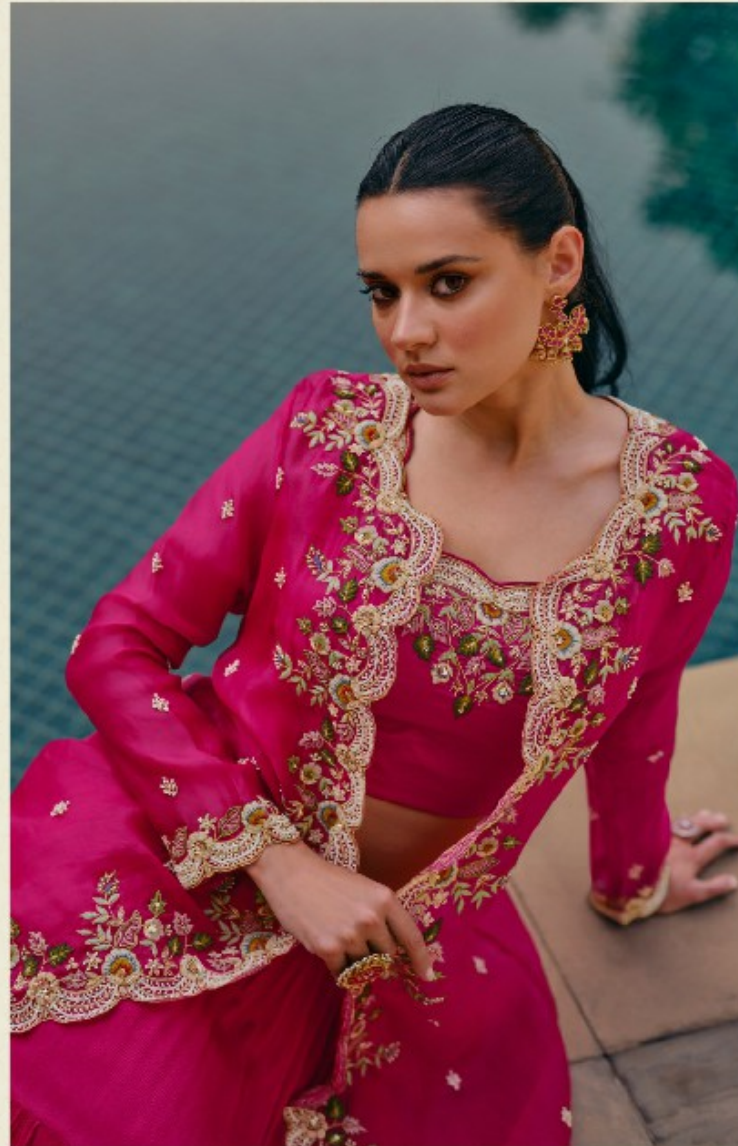

SAYURI®
Designer

|| 5533 ||