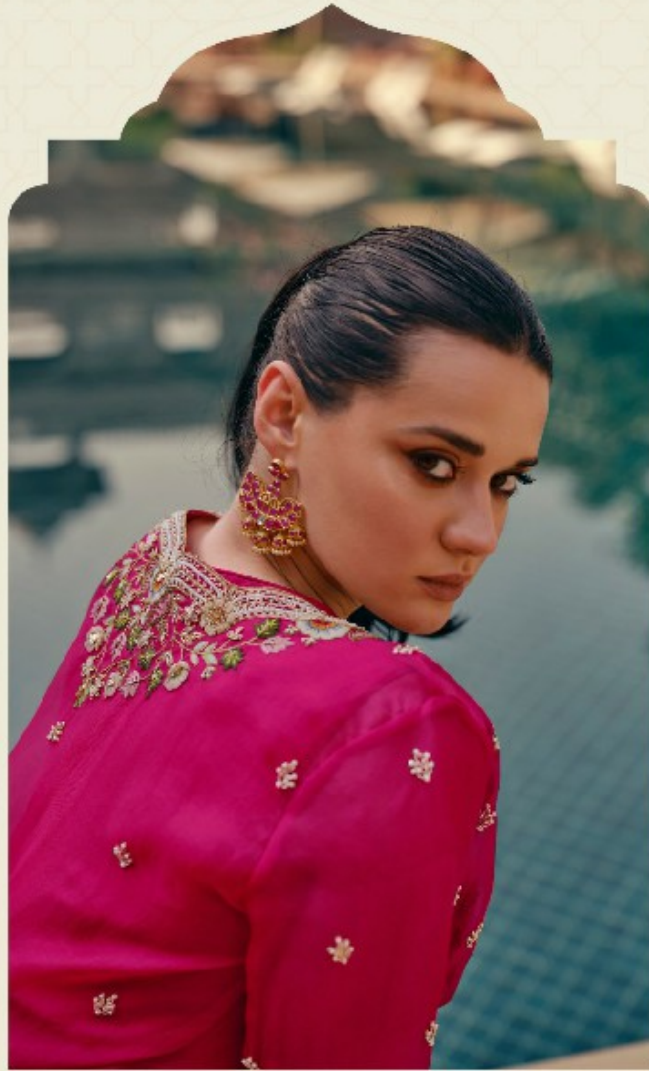

SAYURI®
Designer

|| 5533 ||