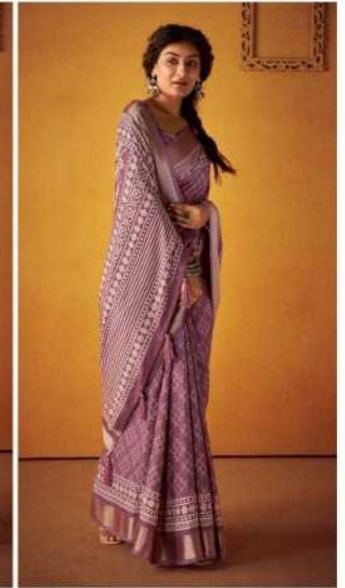

SHUBH SHREE
CREATION

3004

SHUBH SHREE
CREATION

3005

3006

FLORAL FANTASY

With femininity

A sunshine yellow saree with digitally printed florals and geometric details paired with contrast blouse.

SHUBH SHREE
CREATION

3001

3002

3003

3004

3005

3006