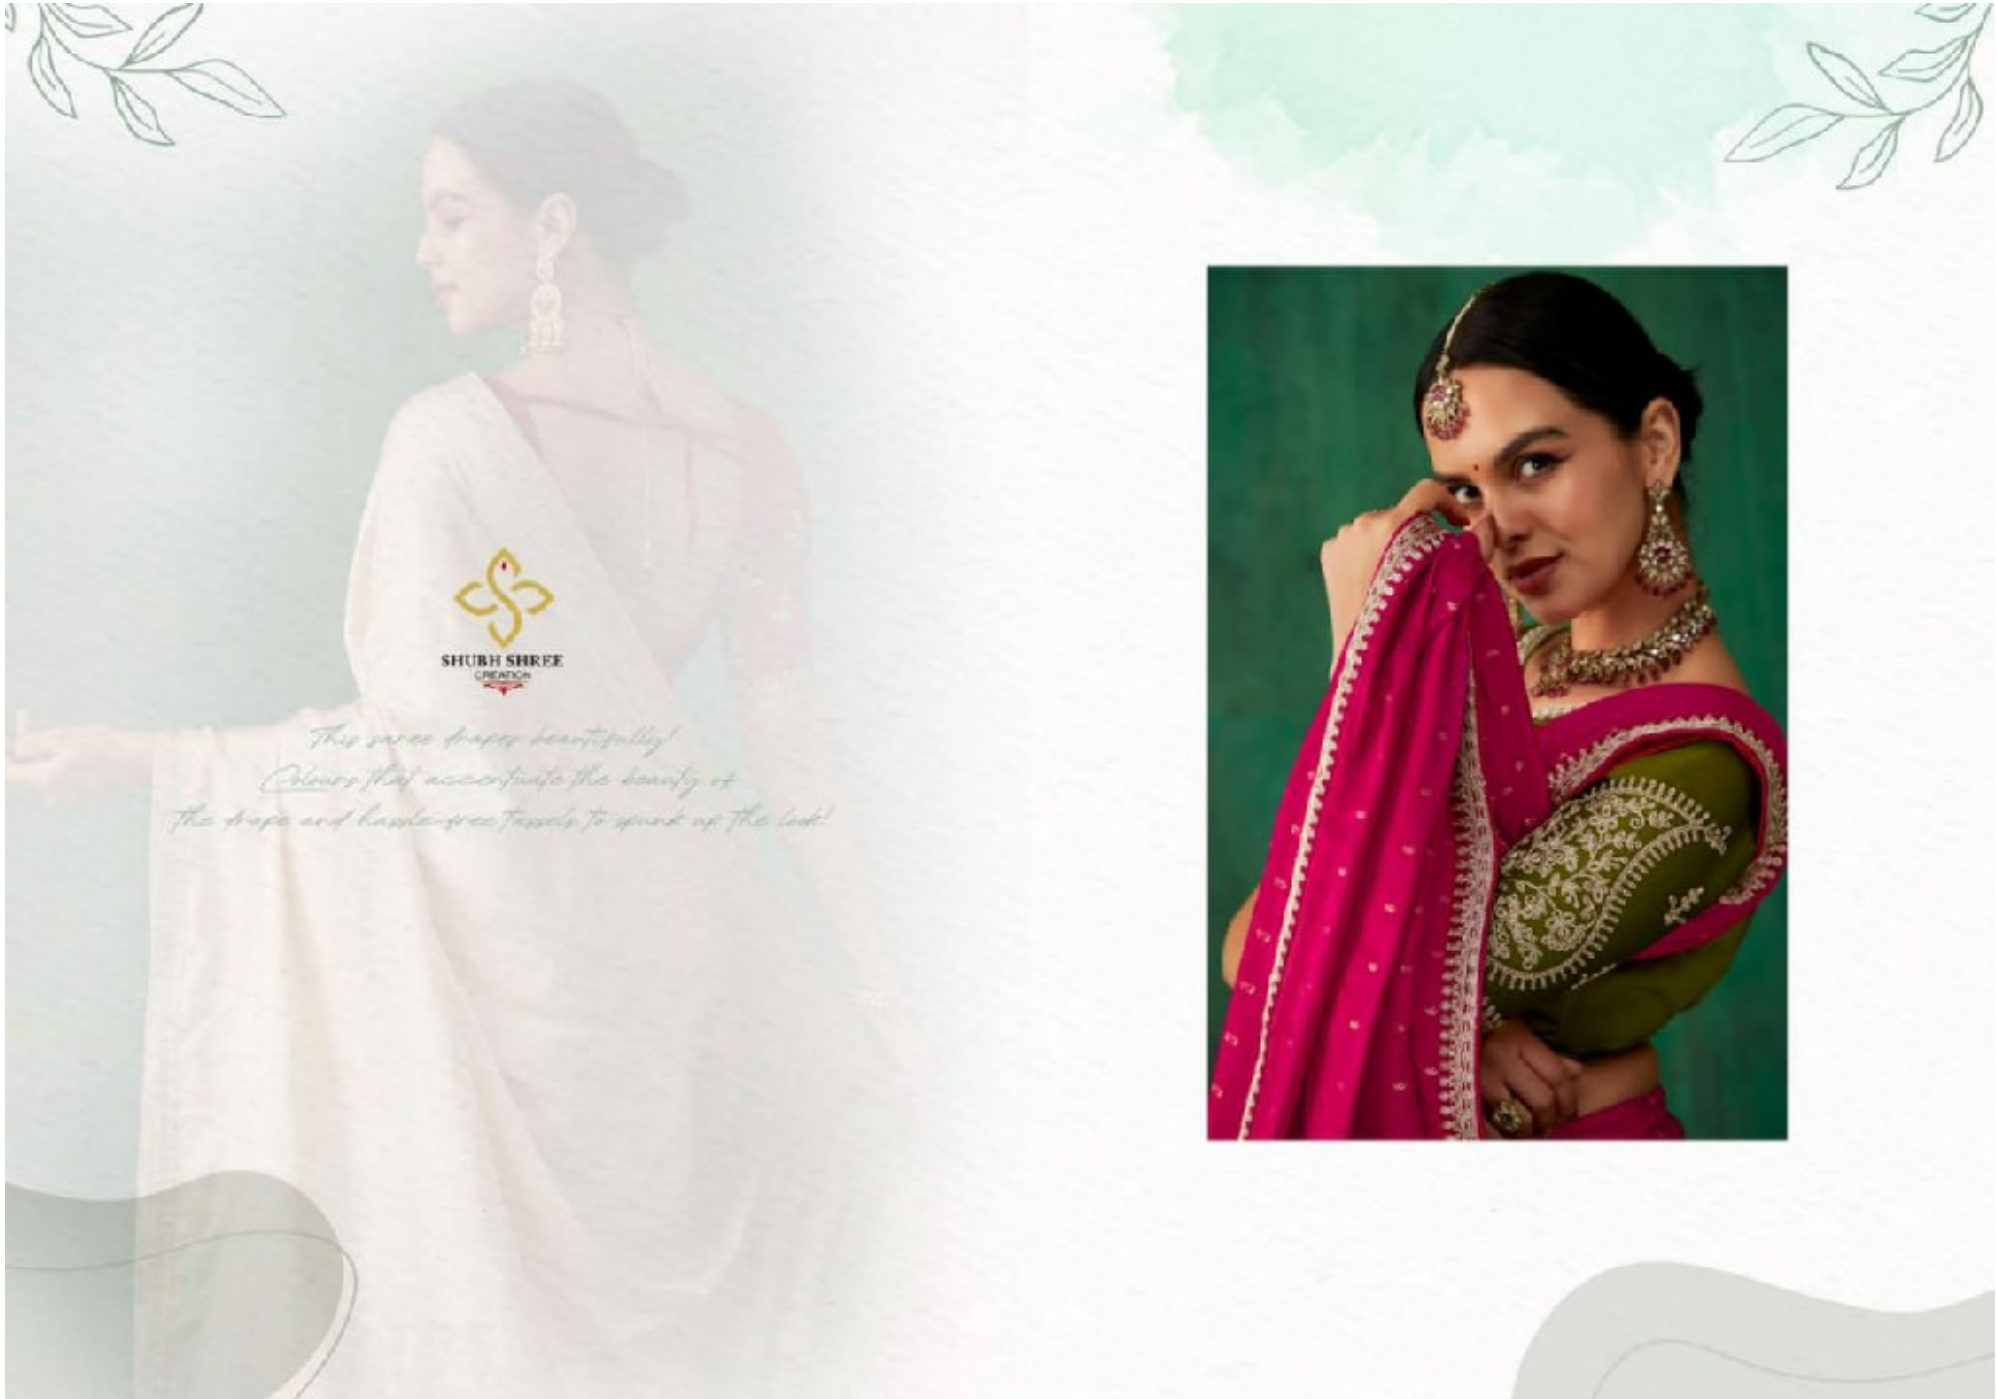

SHUBH SHREE
CREATION

• NURVI •

*This saree drapes beautifully!
Colours that accentuate the beauty of
the drape and hassle-free travels to spruce up the look!*

1001 *Love you to the end of my pallu and back.*

Feel fresh and relaxed with love for simple and elegant sarees

1002

1005
Elegance never goes out of style

1004

Draped in a saree, take confident strides ahead of the rest!

1005

1006

There's something about 6 meters of fabric that brings out the lady you were born to be.