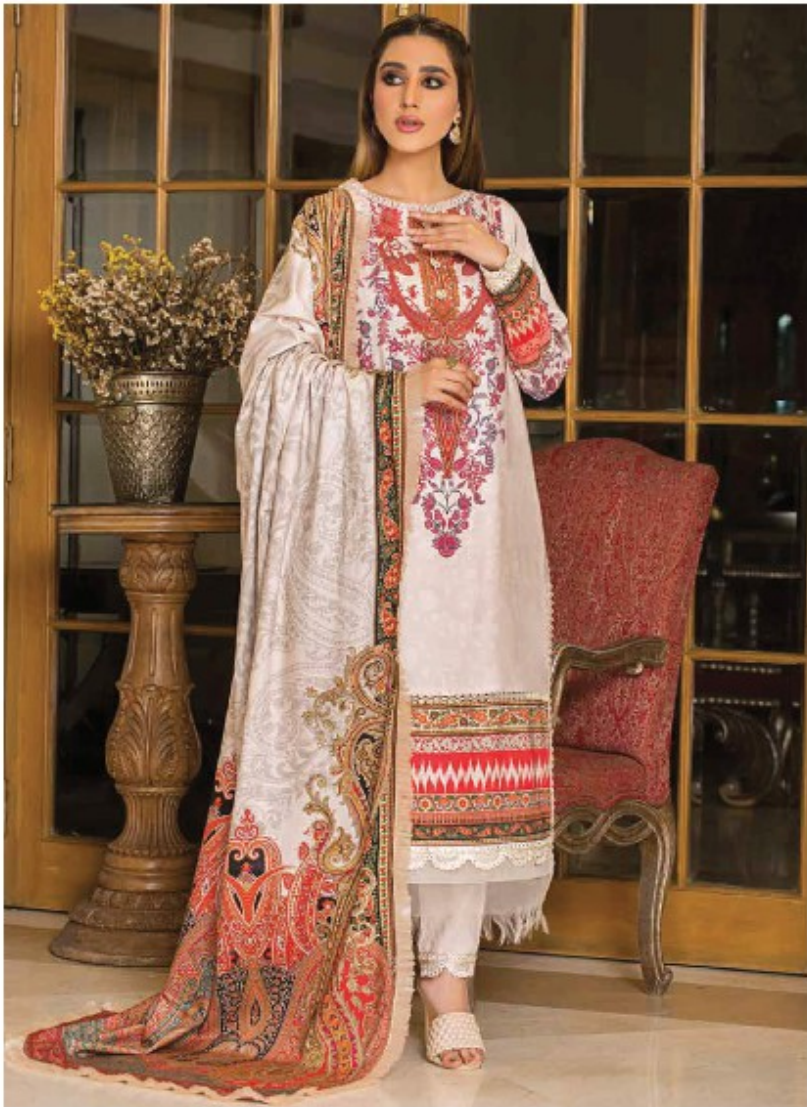

3 PIECE UNSTITCHED LINEN DIGITAL SUIT
PRINTED LINEN SHIRT | 3.00 Mtrs
PLAIN LINEN TROUSER | 2.50 Mtrs
PRINTED LINEN DUPATTA | 2.50 Mtrs

GINKO
RS, 4695/-