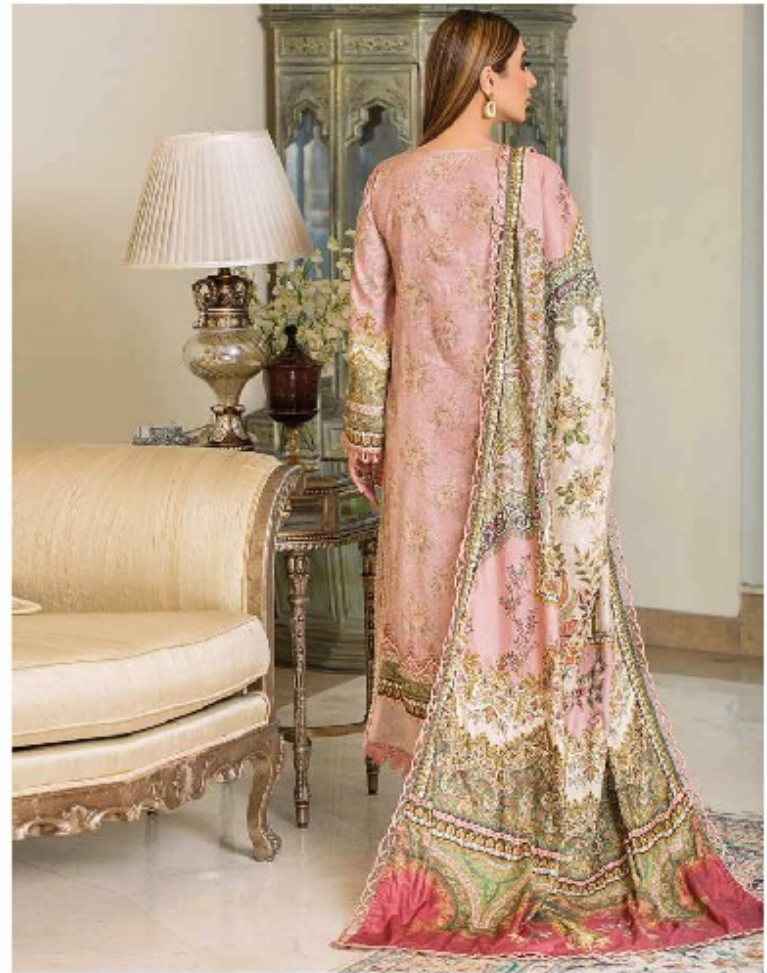

MauSummery

SINCE 1997

Fall

WINTER

UNSTITCHED COLLECTION

VOLUME 02

3 PIECE UNSTITCHED LINEN DIGITAL SUIT
PRINTED LINEN SHIRT | 3.00 Mtrs
PLAIN LINEN TROUSER | 2.50 Mtrs
PRINTED LINEN DUPATTA | 2.50 Mtrs

ROWAN
RS, 4695/-