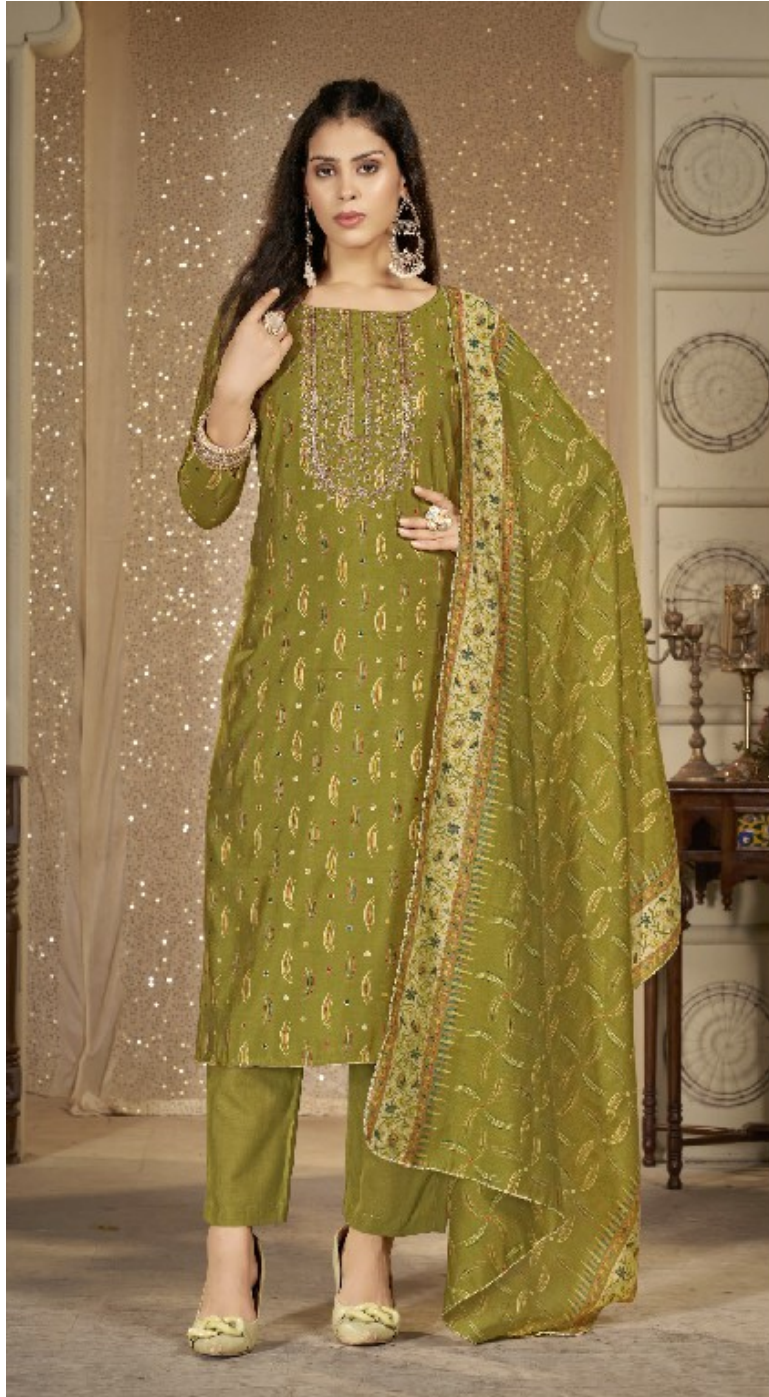

Gipson®

**Jeep
COMPASS**

D.NO.2849

Bipson[®]

Jeep COMPASS

TOP :- ROMAN SILK DISCHARGE FOIL
PRINT WITH CODING
EMBROIDERY WORK

BOTTOM :- PURE ROMAN SILK DYED

DUPATTA :- PURE ROMAN SILK
DISCHARGE PRINT

D.NO.2849-A

Bipson[®]

Jeep COMPASS

TOP :- ROMAN SILK DISCHARGE FOIL
PRINT WITH CODING
EMBROIDERY WORK

BOTTOM :- PURE ROMAN SILK DYED

DUPATTA :- PURE ROMAN SILK
DISCHARGE PRINT

D.NO.2849-C

Bipson[®]

Jeep COMPASS

TOP :- ROMAN SILK DISCHARGE FOIL
PRINT WITH CODING
EMBROIDERY WORK

BOTTOM :- PURE ROMAN SILK DYED

DUPATTA :- PURE ROMAN SILK
DISCHARGE PRINT

D.NO.2849-D

Gipson[®]

Jeep COMPASS

D.No :- 2849

TOP :- ROMAN SILK DISCHARGE FOIL
PRINT WITH CODING
EMBROIDERY WORK

BOTTOM :- PURE ROMAN SILK DYED

DUPATTA :- PURE ROMAN SILK
DISCHARGE PRINT