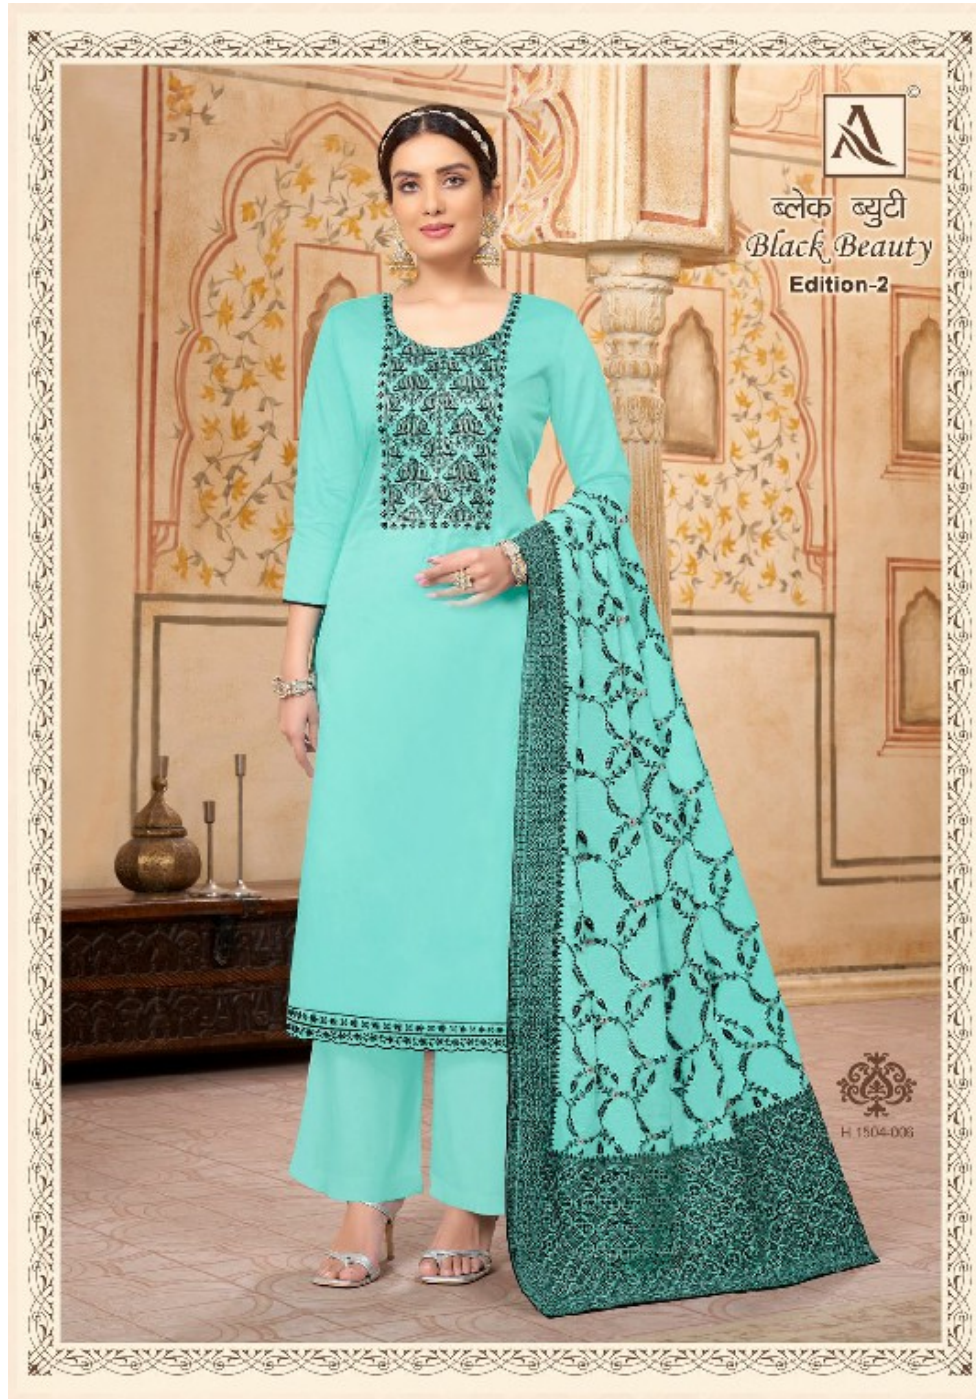

ब्लेक ब्युटी
Black Beauty

High Style | Exceptional Service

Edition-2

ब्लैक ब्यूटी
Black Beauty
Edition-2

ब्लैक ब्यूटी
Black Beauty
Edition-2

H 1504-006

ब्लैक ब्यूटी
Black Beauty
Edition-2

*Classic to temporary- the contemporary designs with classy
colors giving latest touch with finished heavy look.*