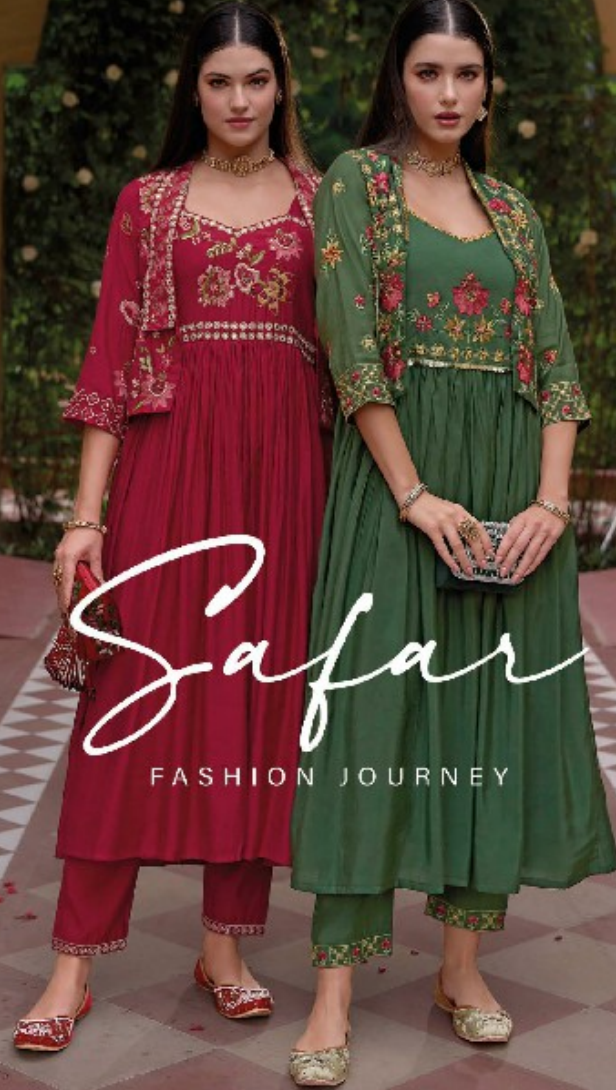

KAILEE

FASHION
LUXURY FASHION WEAR

Safar

FASHION JOURNEY

◆◆◆ 42735 ◆◆◆

◆◆◆ 42736 ◆◆◆

KILORY
F I O U R S

◆◆◆ 42737 ◆◆◆

42738

◆◆◆ 42735 ◆◆◆

◆◆◆ 42736 ◆◆◆

◆◆◆ 42737 ◆◆◆

◆◆◆ 42738 ◆◆◆

◆◆◆ 42739 ◆◆◆

Safar
FASHION JOURNEY