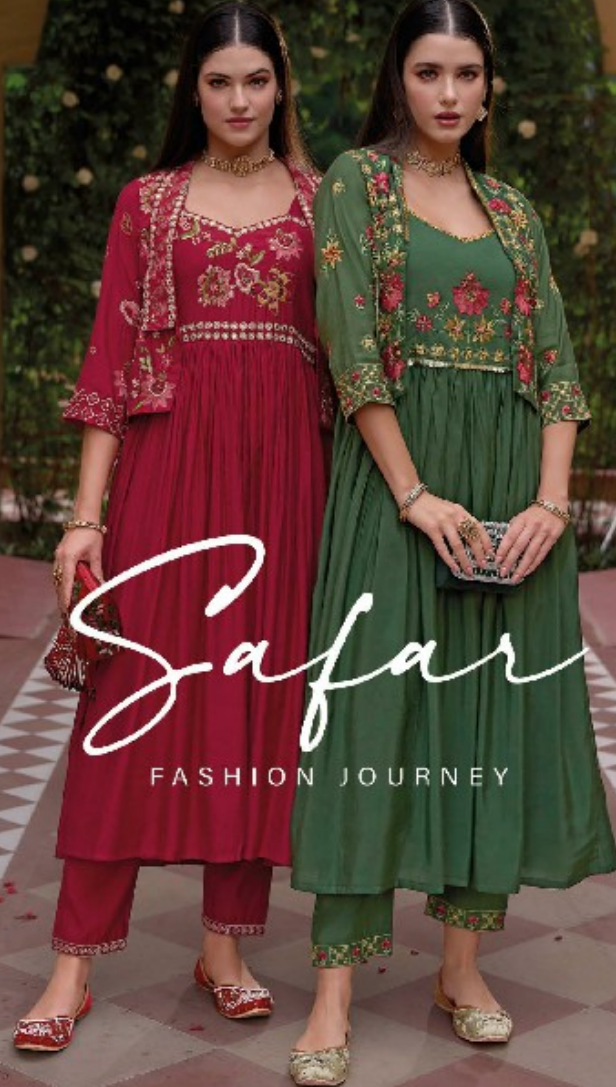

KAILEE

DESIGNER FASHION WEAR

Safar

FASHION JOURNEY

◆◆◆ 42735 ◆◆◆

◆◆◆ 42736 ◆◆◆

KILORY
F I O U R S

◆◆◆ 42737 ◆◆◆

42738

◆◆◆ 42735 ◆◆◆

◆◆◆ 42736 ◆◆◆

◆◆◆ 42737 ◆◆◆

◆◆◆ 42738 ◆◆◆

◆◆◆ 42739 ◆◆◆

Safar
FASHION JOURNEY