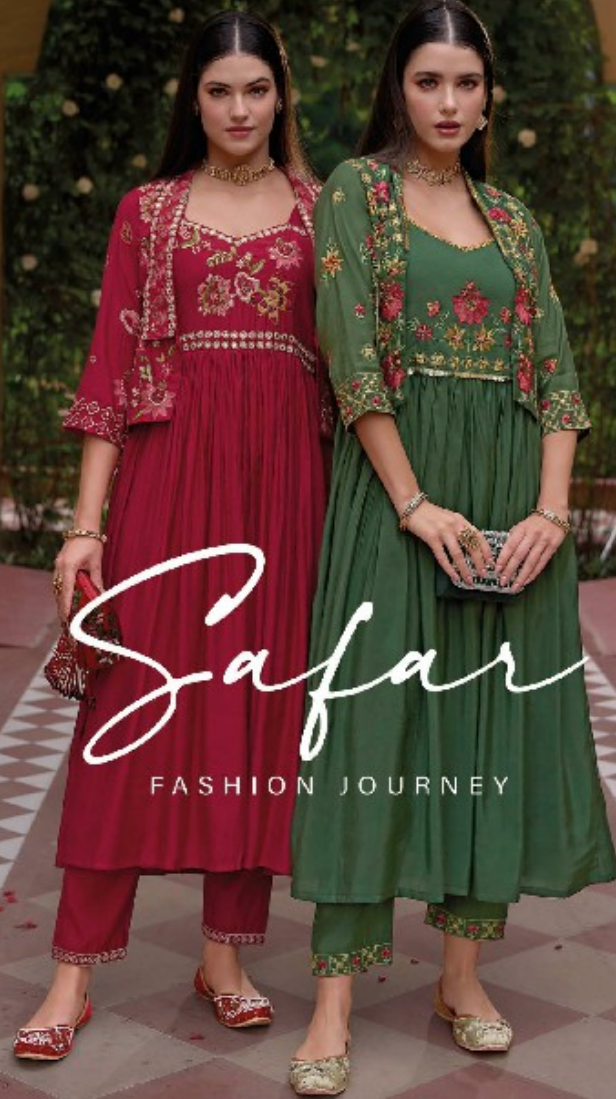

KAILEE

DESIGNER FASHION WEAR

Safar

FASHION JOURNEY

◆◆◆ 42735 ◆◆◆

◆◆◆ 42736 ◆◆◆

KILORY
F I O U R S

◆◆◆ 42737 ◆◆◆

42738

◆◆◆ 42735 ◆◆◆

◆◆◆ 42736 ◆◆◆

◆◆◆ 42737 ◆◆◆

◆◆◆ 42738 ◆◆◆

◆◆◆ 42739 ◆◆◆

Safar
FASHION JOURNEY