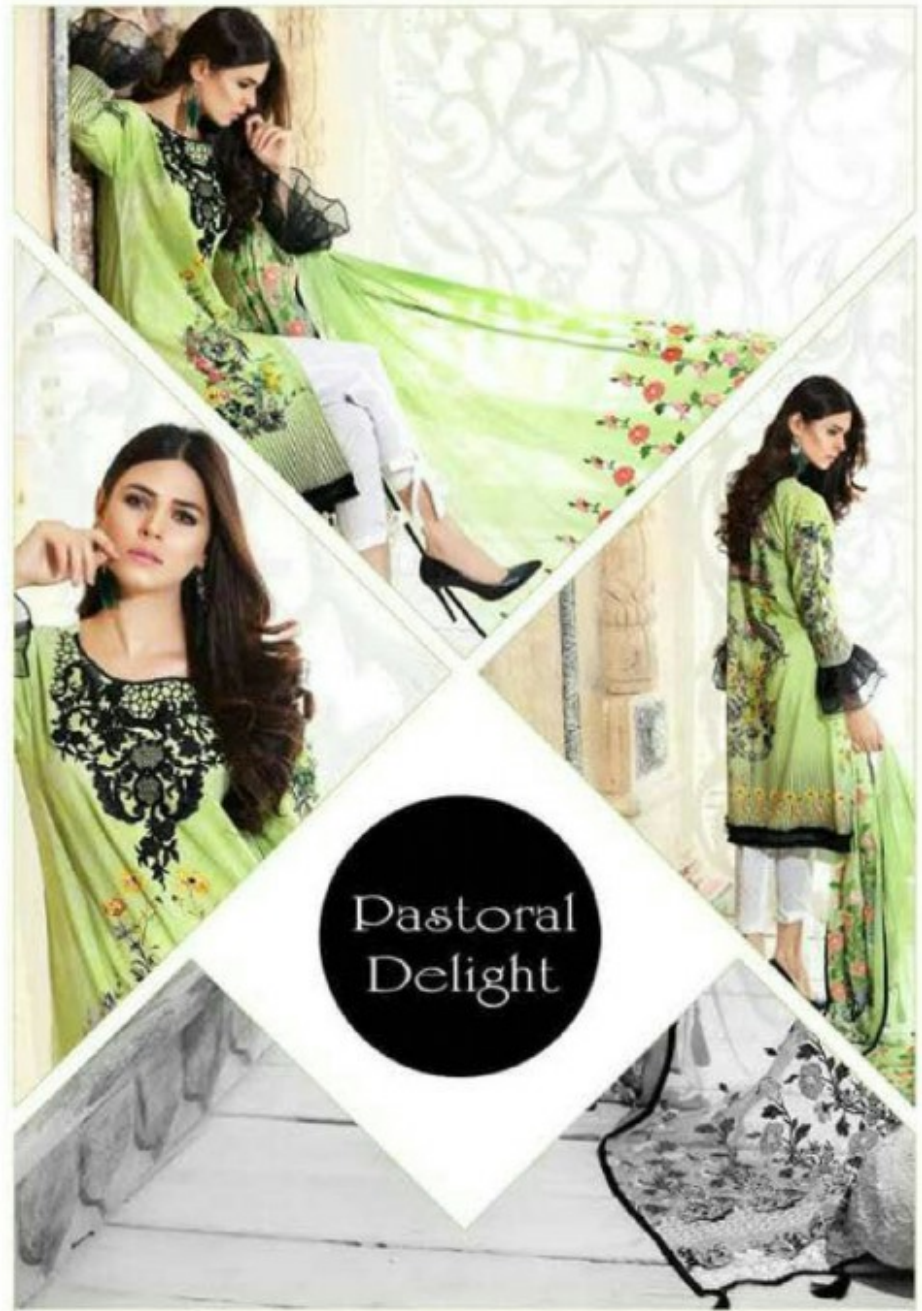

Pink
Flora

Sublime Exclusive Lawn

plushy
white

TEXTILE DEAL

Mahogany

Pastoral
Delight

Midnight
Blue

Cerulean
Magic

Lavender

Eden
of
Hues