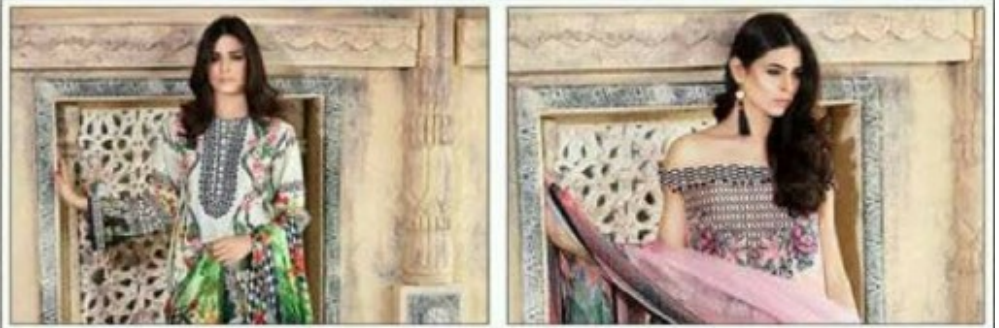

Pink
Flora

Sublime Exclusive Lawn

plushy
white

TEXTILE DEAL

Mahogany

Pastoral
Delight

Midnight
Blue

Cerulean
Magic