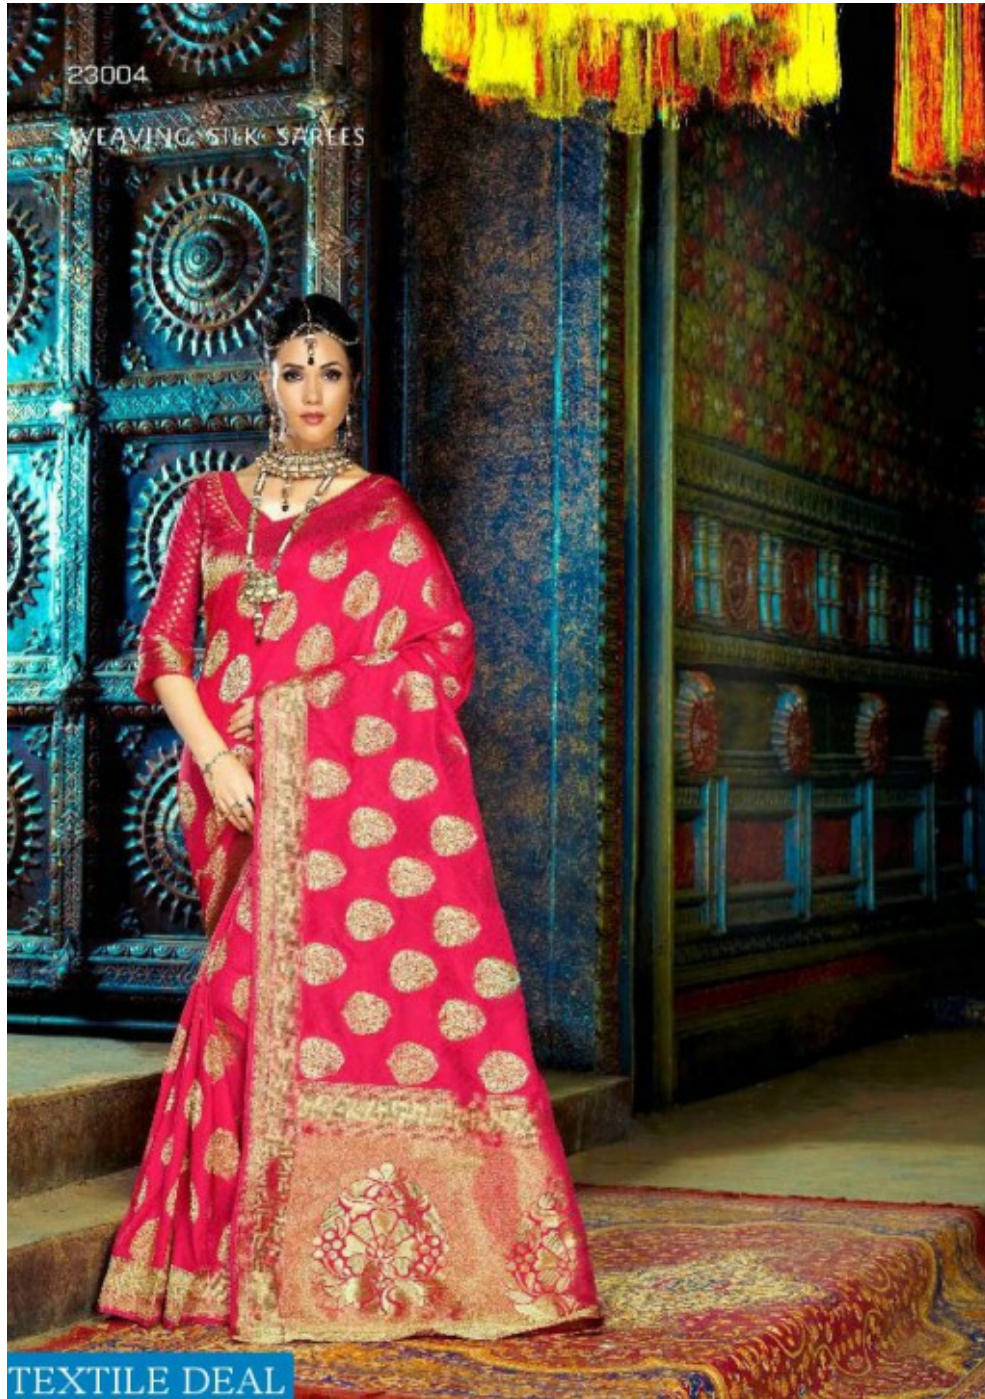

23004

WEAVING SILK SAREES

TEXTILE DEAL

इटावा का काला