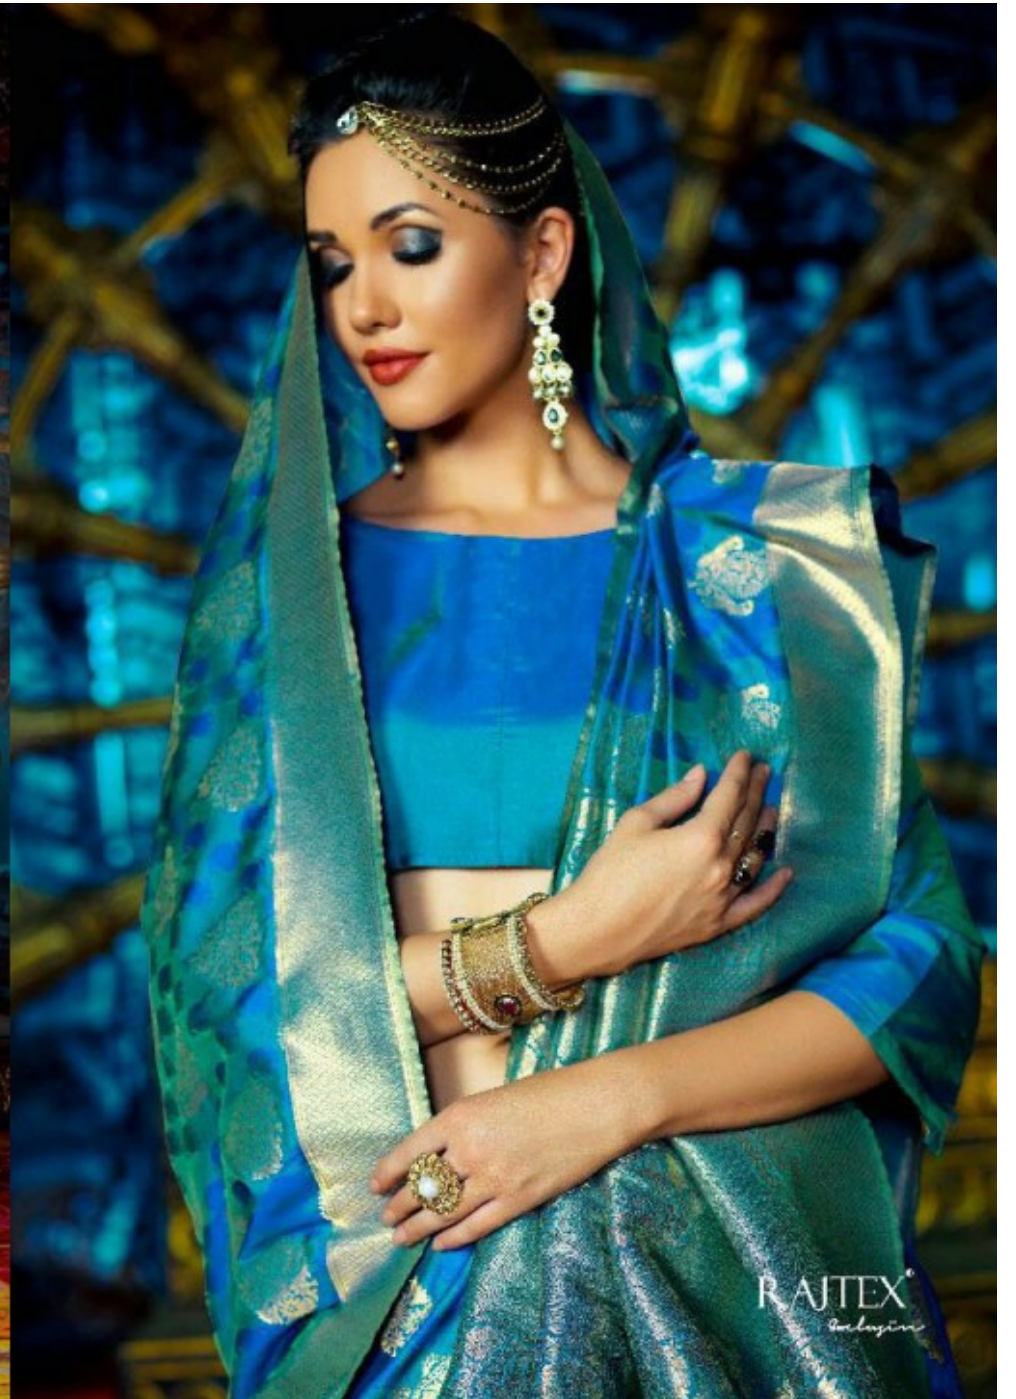

RAJTEX
Sarees