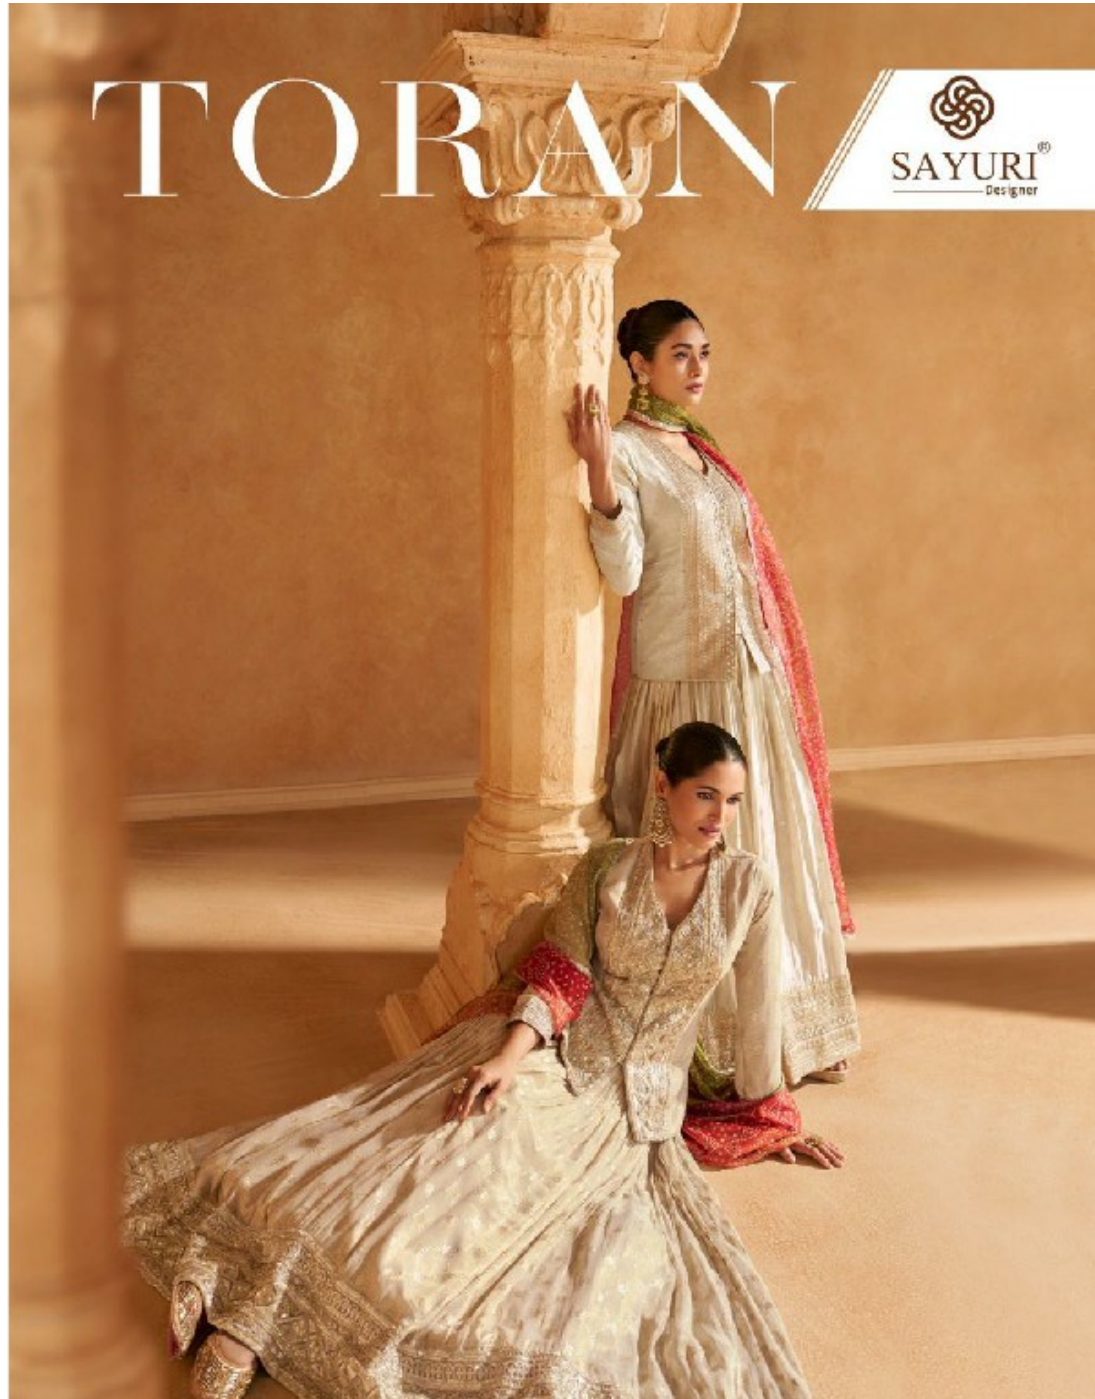

# TORAN

  
**SAYURI**<sup>®</sup>  
Designer

SAYURI<sup>®</sup>  
Designer

SAYURI®  
Designer

D No-5586

Silhouettes that dance between tradition and innovation.

D No-5586

Everything you need to refresh your festive wardrobe from dhoti-less drapes to the color craze of the season

SAYURI®  
Designer

Fashionable tributes to color & silhouettes that have inspired trends across the world.

D No-5587

D No-5586

D No-5587

SAYURI®  
Designer

TORAN