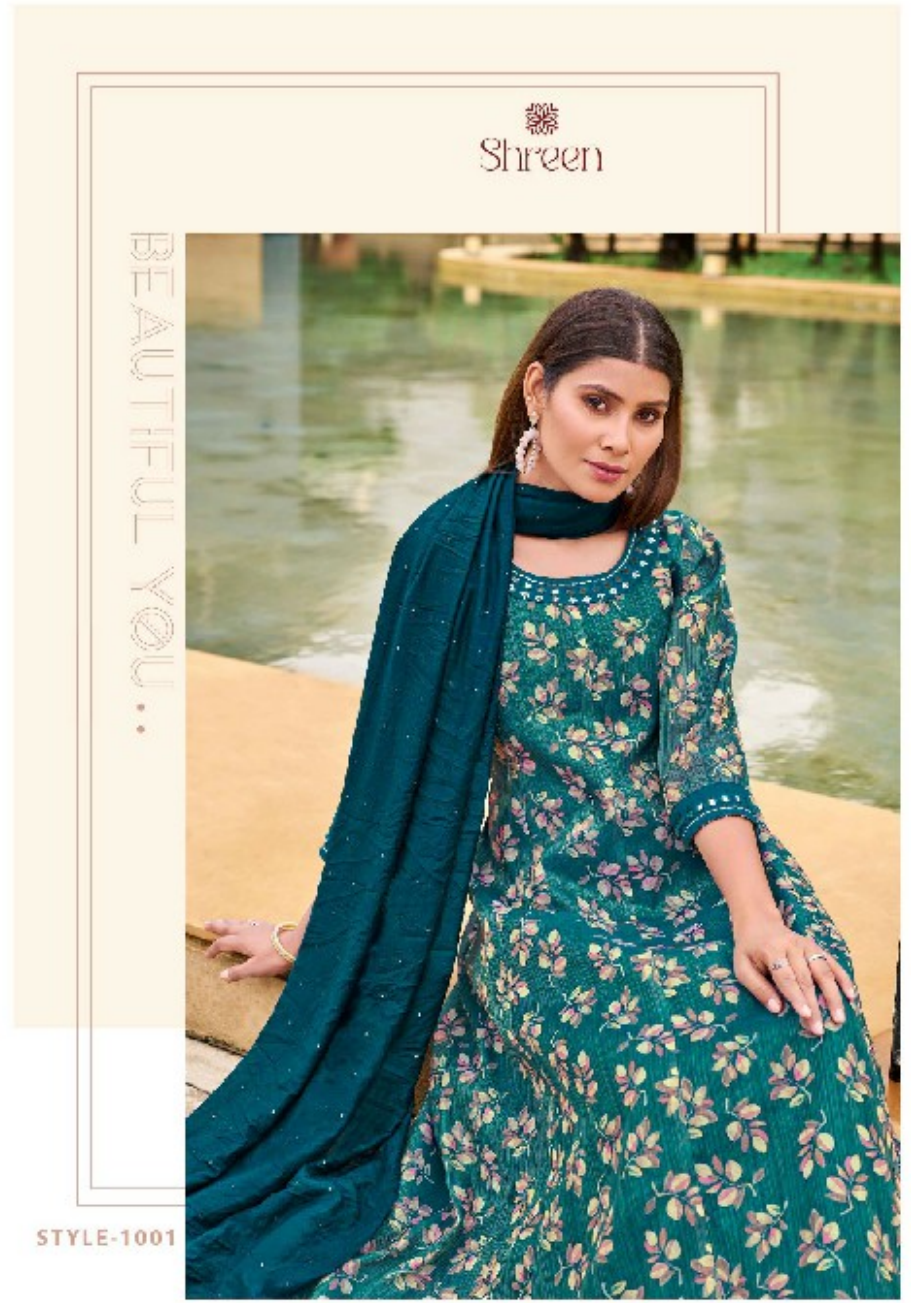

Shreen

.. THE EVOLUTION
OF COUTURE ..

STYLE-1003

Shreen

..THE DREAM WEAVER..

For more information, visit our website at www.shreen.com or call 020-2611-1111.

STYLE-1002

Shreen