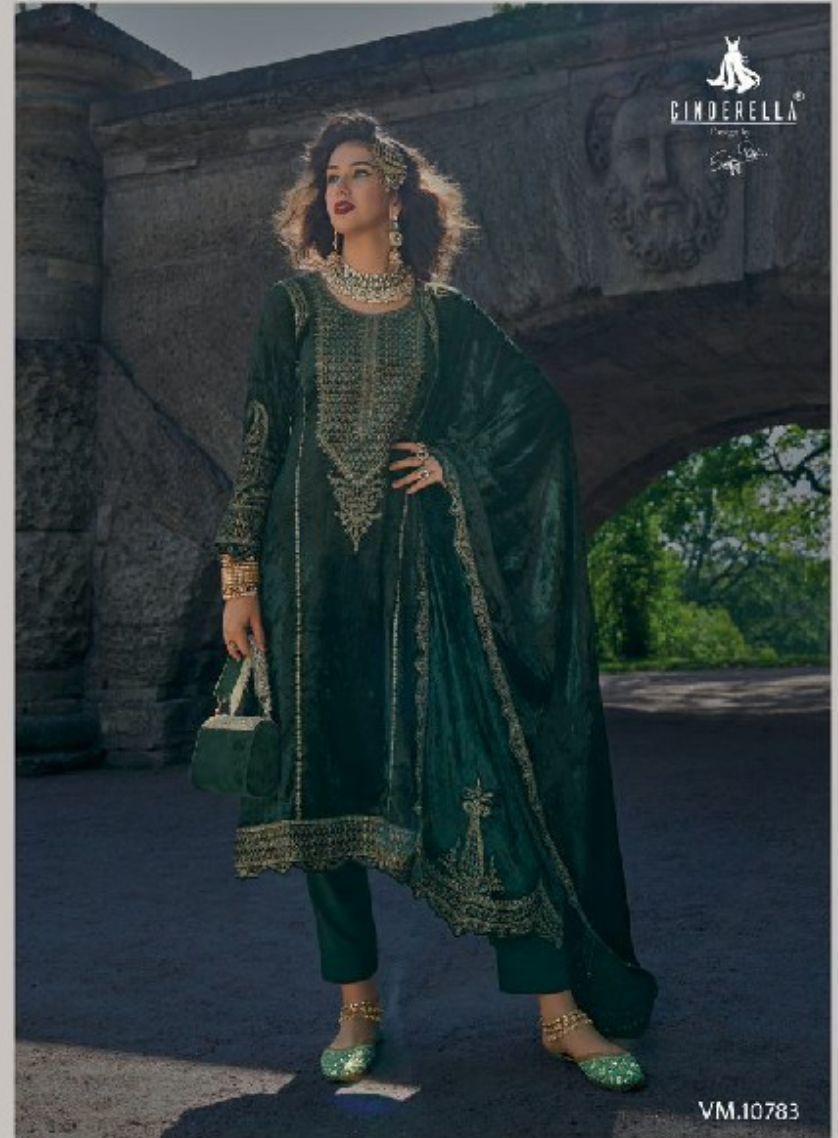

CINDERELLA®
Designed by
Sabyasachi

VELVET
Meenakari
LUXURIOUS VELVET COLLECTION

VELVET
Meenakari
LUXURIOUS VELVET COLLECTION

CINDERELLA
DESIGNS
Soft Glam

CINDERELLA
Dress in

CINDERELLA
Design by

VM.10782

VM.10783