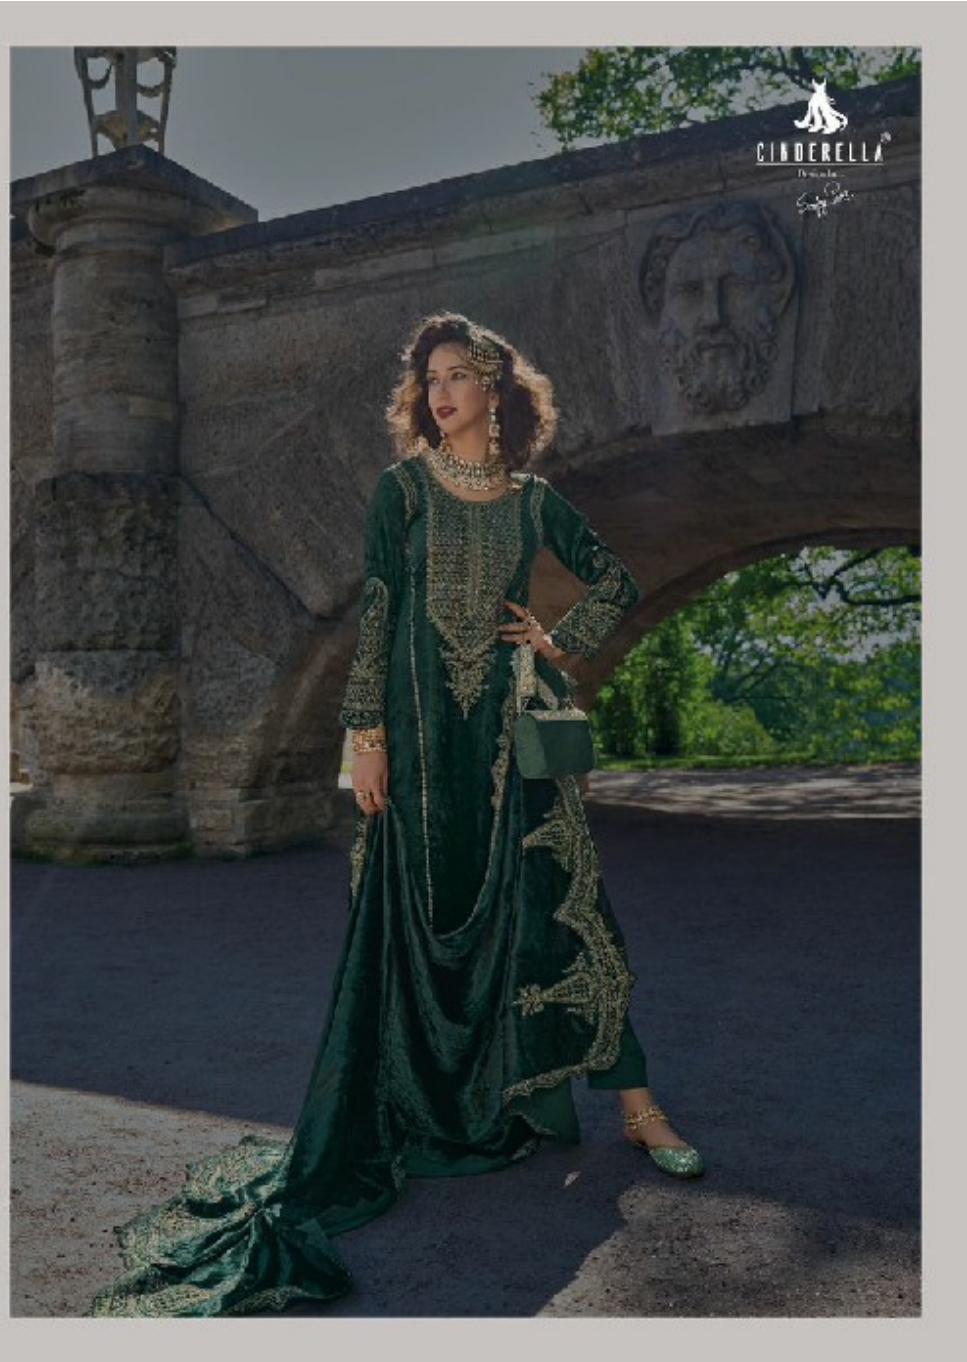

CINDERELLA®
Designed by
Sabyasachi

VELVET
Meenakari
LUXURIOUS VELVET COLLECTION

VELVET
Meenakari
LUXURIOUS VELVET COLLECTION

CINDERELLA
DESIGNS
Soft Glam

CINDERELLA
Dress in

CINDERELLA
Design by

VM.10782

VM.10783