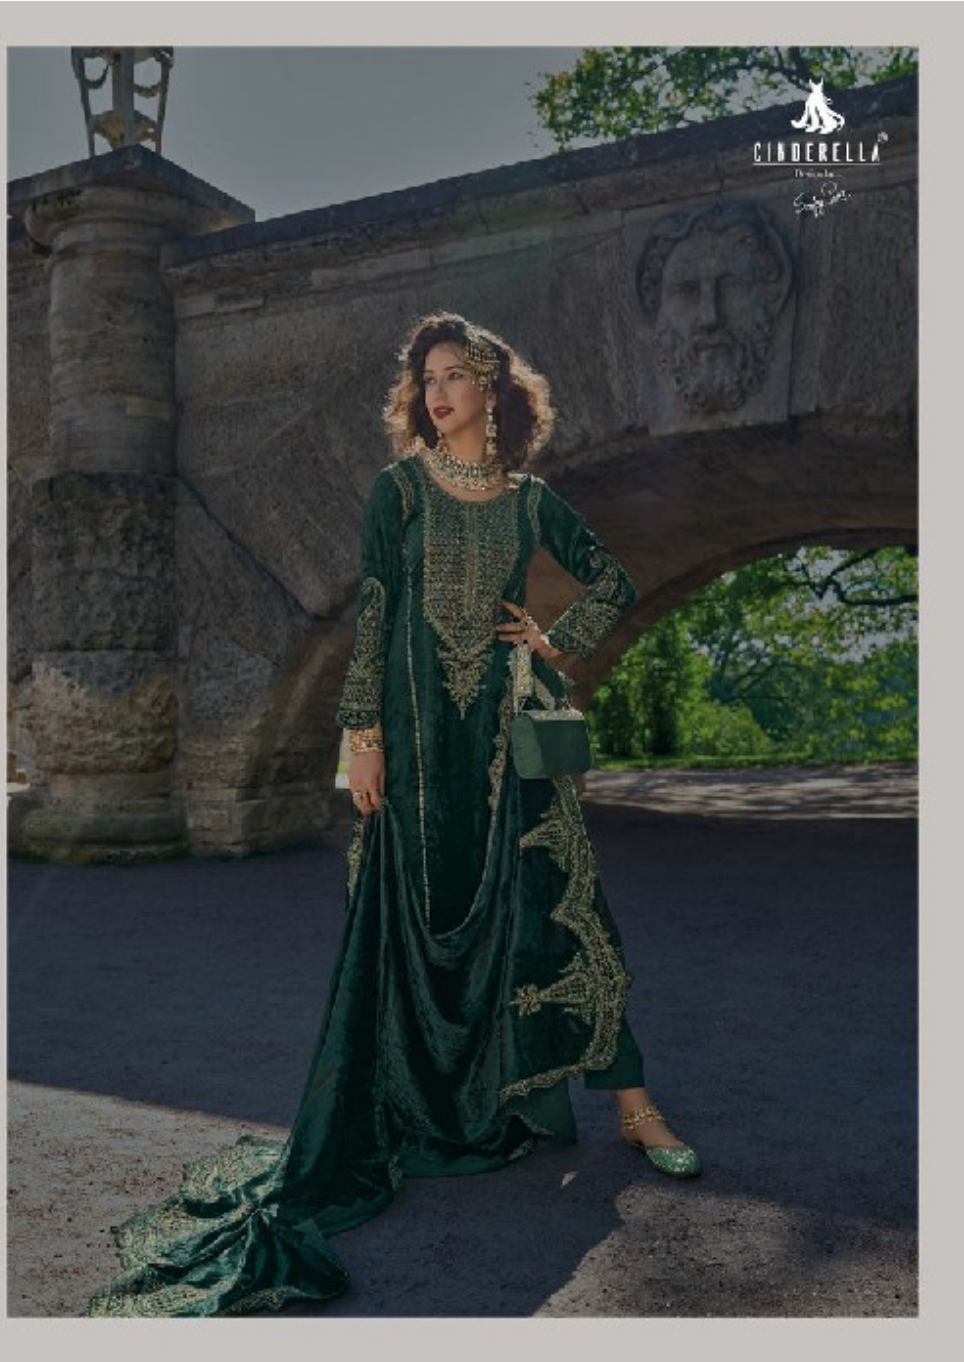

CINDERELLA®
Designed by
Sabyasachi

VELVET
Meenakari
LUXURIOUS VELVET COLLECTION

VELVET
Meenakari
LUXURIOUS VELVET COLLECTION

CINDERELLA
Designs by
Saffi

CINDERELLA
Dress in

CINDERELLA
Design by

VM.10782

VM.10783