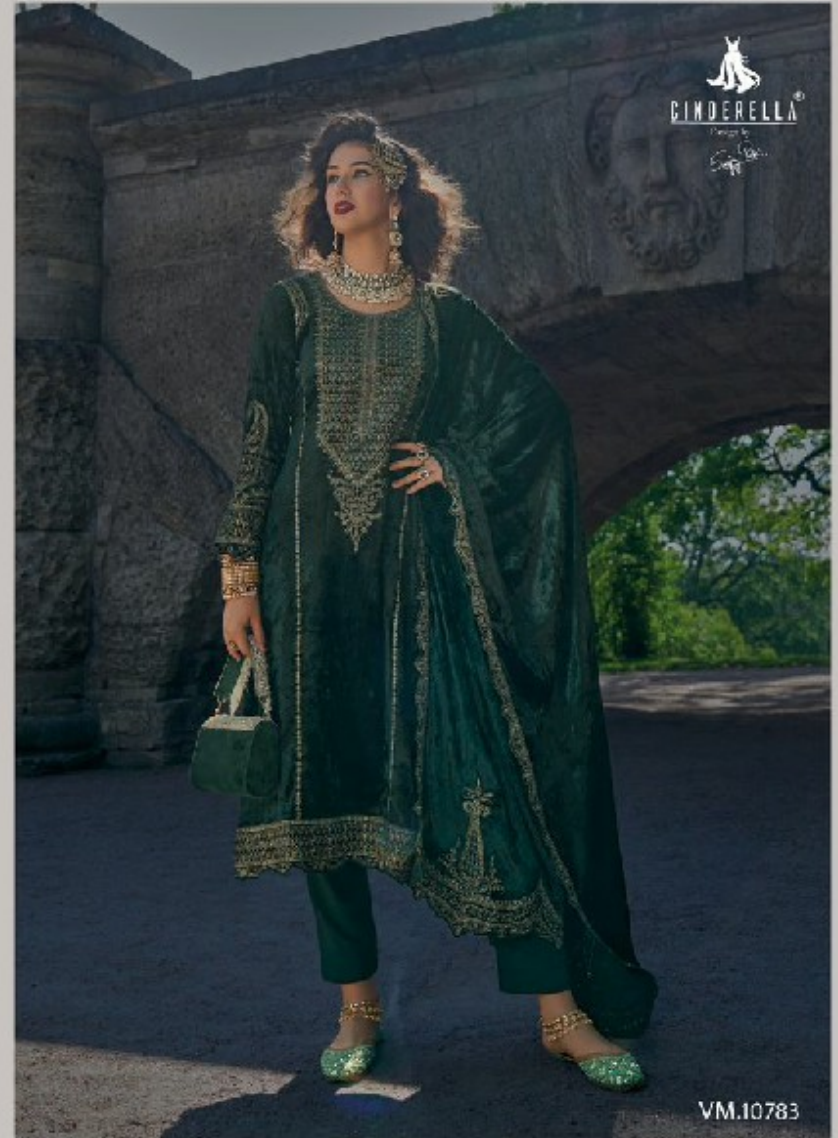

CINDERELLA®
Designed by
Sabyasachi

VELVET
Meenakari
LUXURIOUS VELVET COLLECTION

VELVET
Meenakari
LUXURIOUS VELVET COLLECTION

CINDERELLA®
DESIGNER IN
Saffi

CINDERELLA®
Dress in

CINDERELLA
Design by

VM.10782

VM.10783