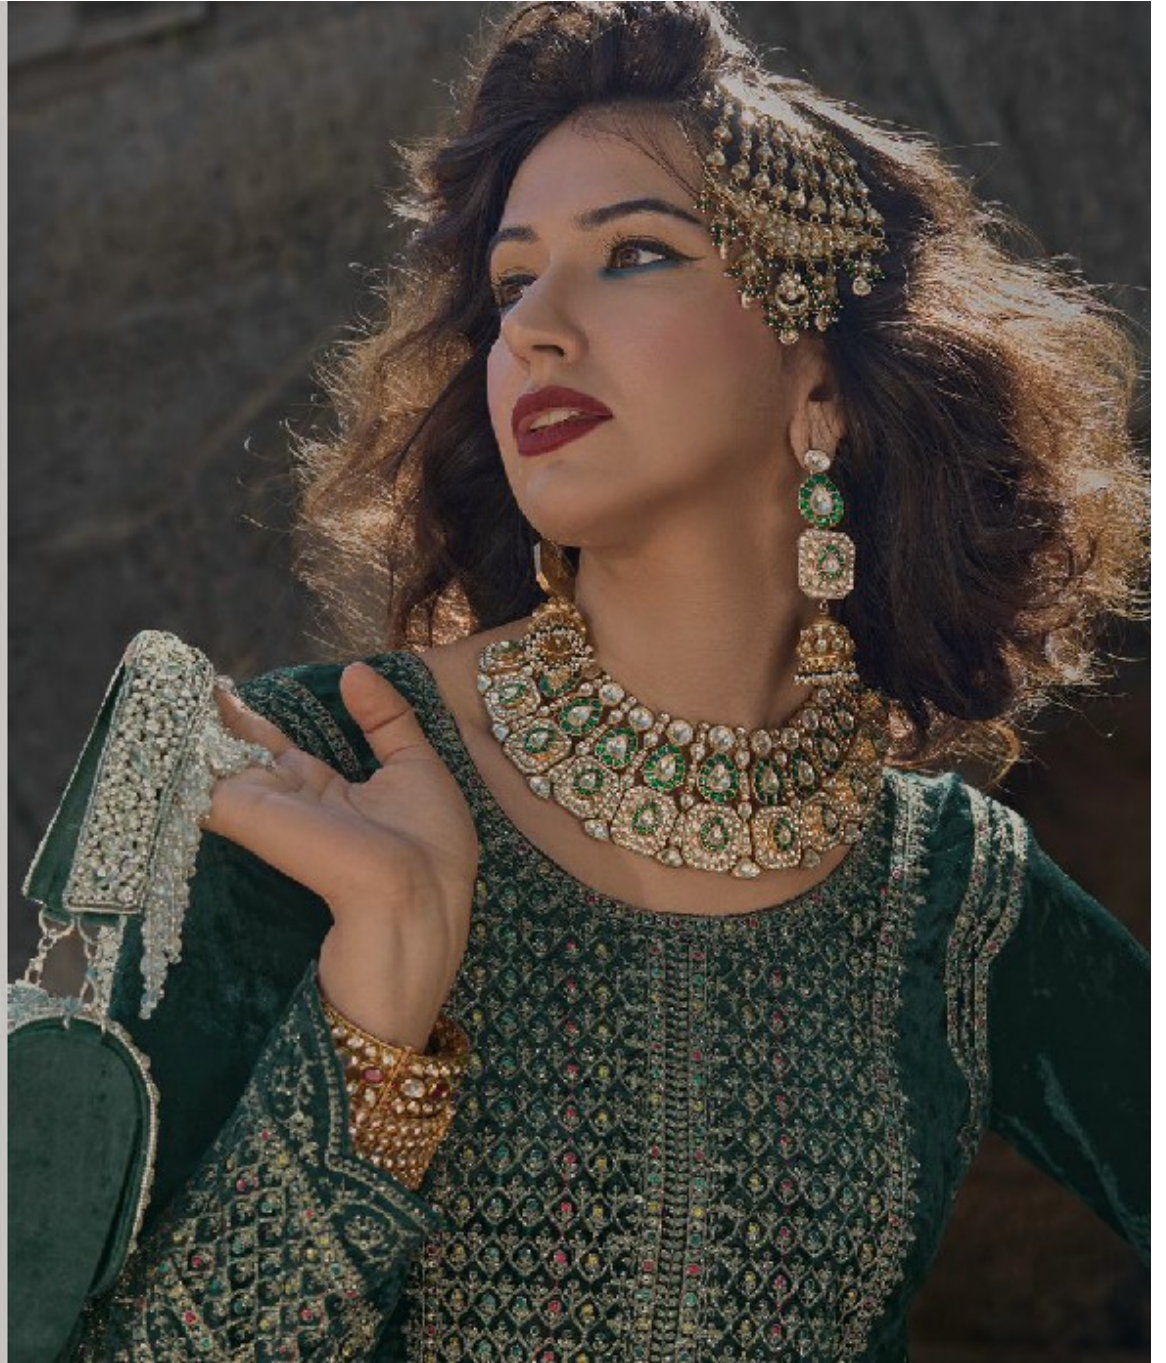

CINDERELLA®
Designed by
Sabyasachi

VELVET
Meenakari
LUXURIOUS VELVET COLLECTION

VELVET
Meenakari
LUXURIOUS VELVET COLLECTION

CINDERELLA
DESIGNS
Soft Glam

CINDERELLA
Dress in

CINDERELLA
Design by

VM.10782

VM.10783