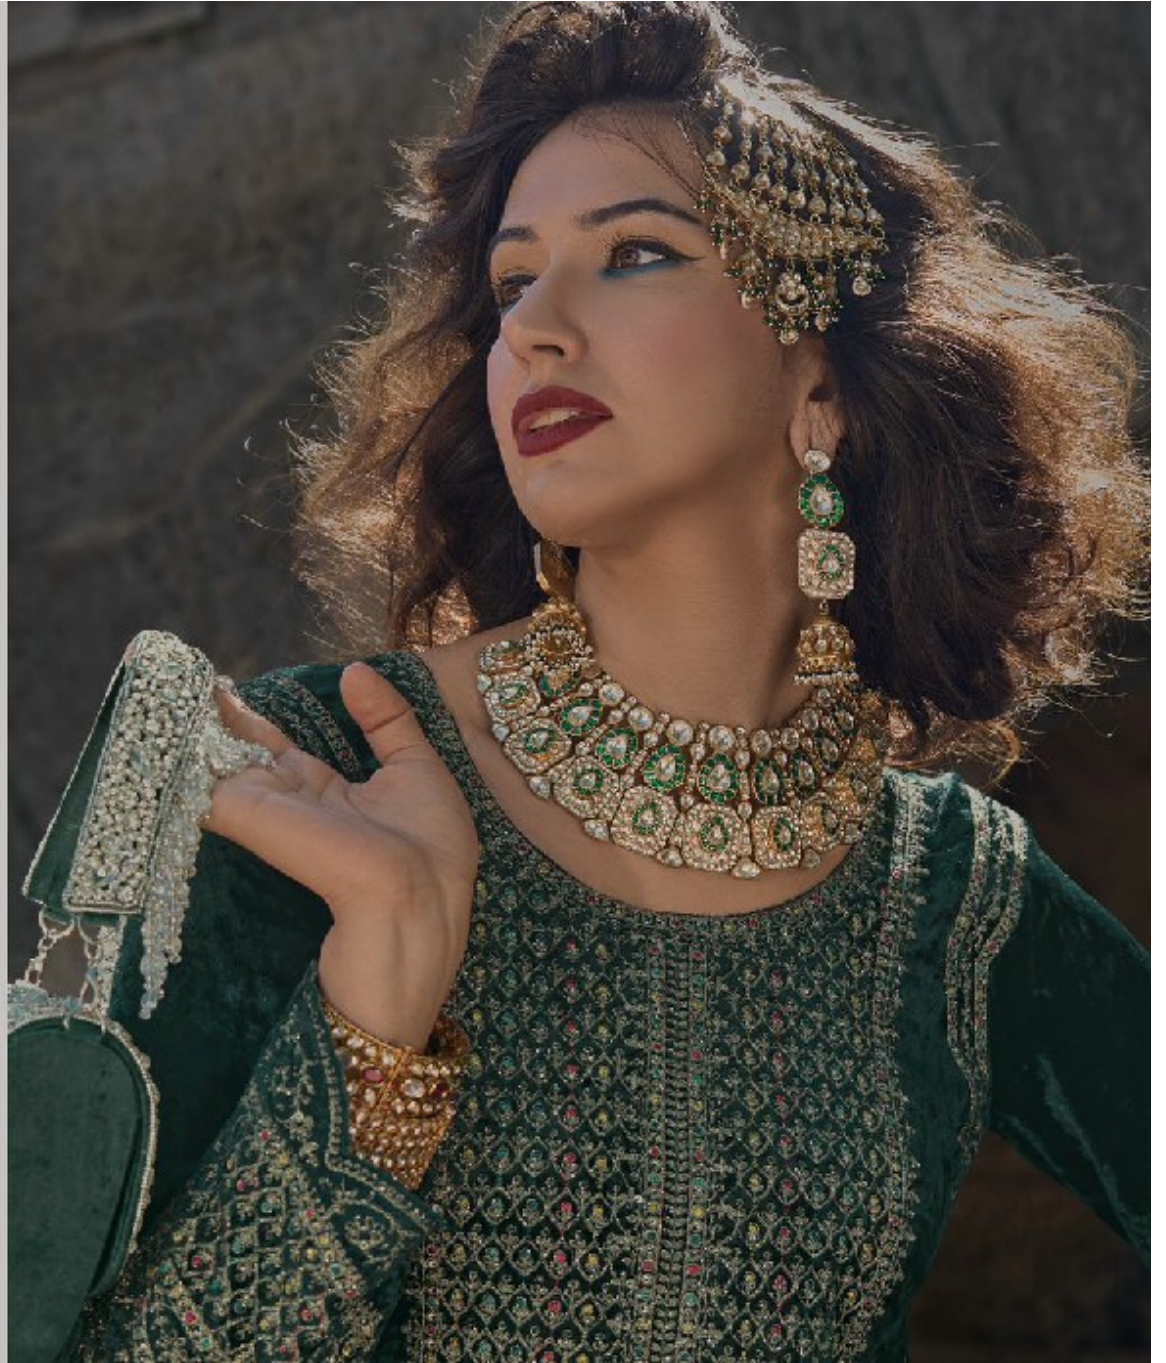

CINDERELLA®
Designed by
Sabyasachi

VELVET
Meenakari
LUXURIOUS VELVET COLLECTION

VELVET
Meenakari
LUXURIOUS VELVET COLLECTION

CINDERELLA®
DESIGNER IN
Saffi

CINDERELLA®
Dress in

CINDERELLA
Design by

VM.10782

VM.10783