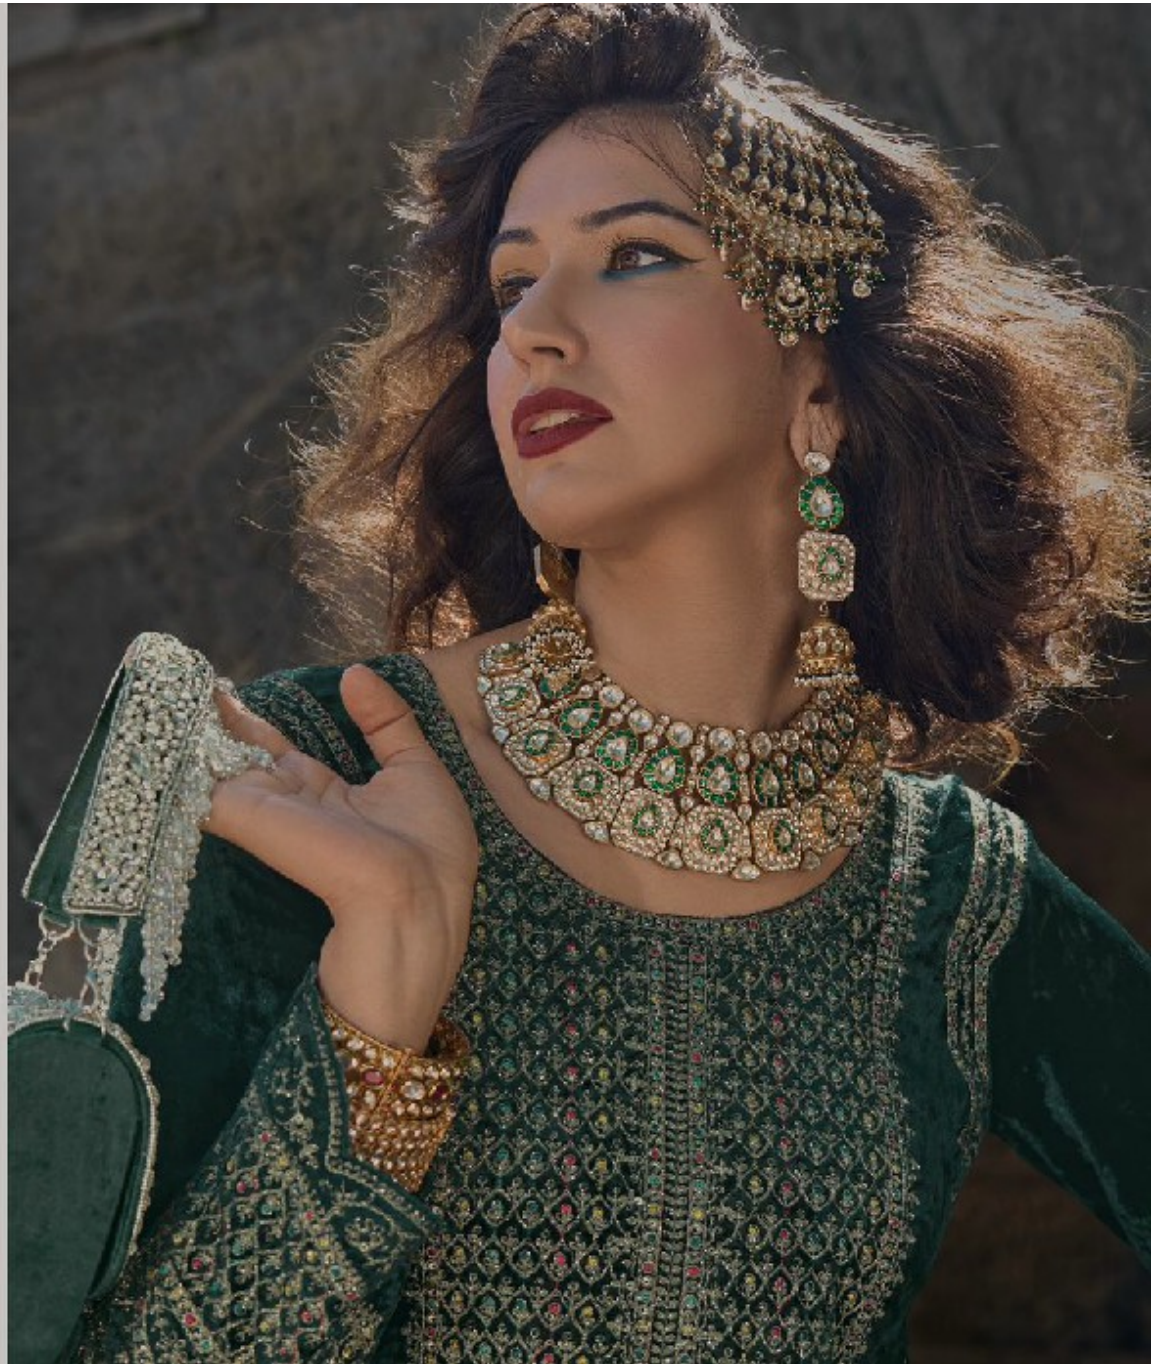

CINDERELLA®
Designed by
Sabyasachi

VELVET
Meenakari
LUXURIOUS VELVET COLLECTION

VELVET
Meenakari
LUXURIOUS VELVET COLLECTION

CINDERELLA
Designs by
Saffi

CINDERELLA
Dress in

CINDERELLA
Design by

VM.10782

VM.10783