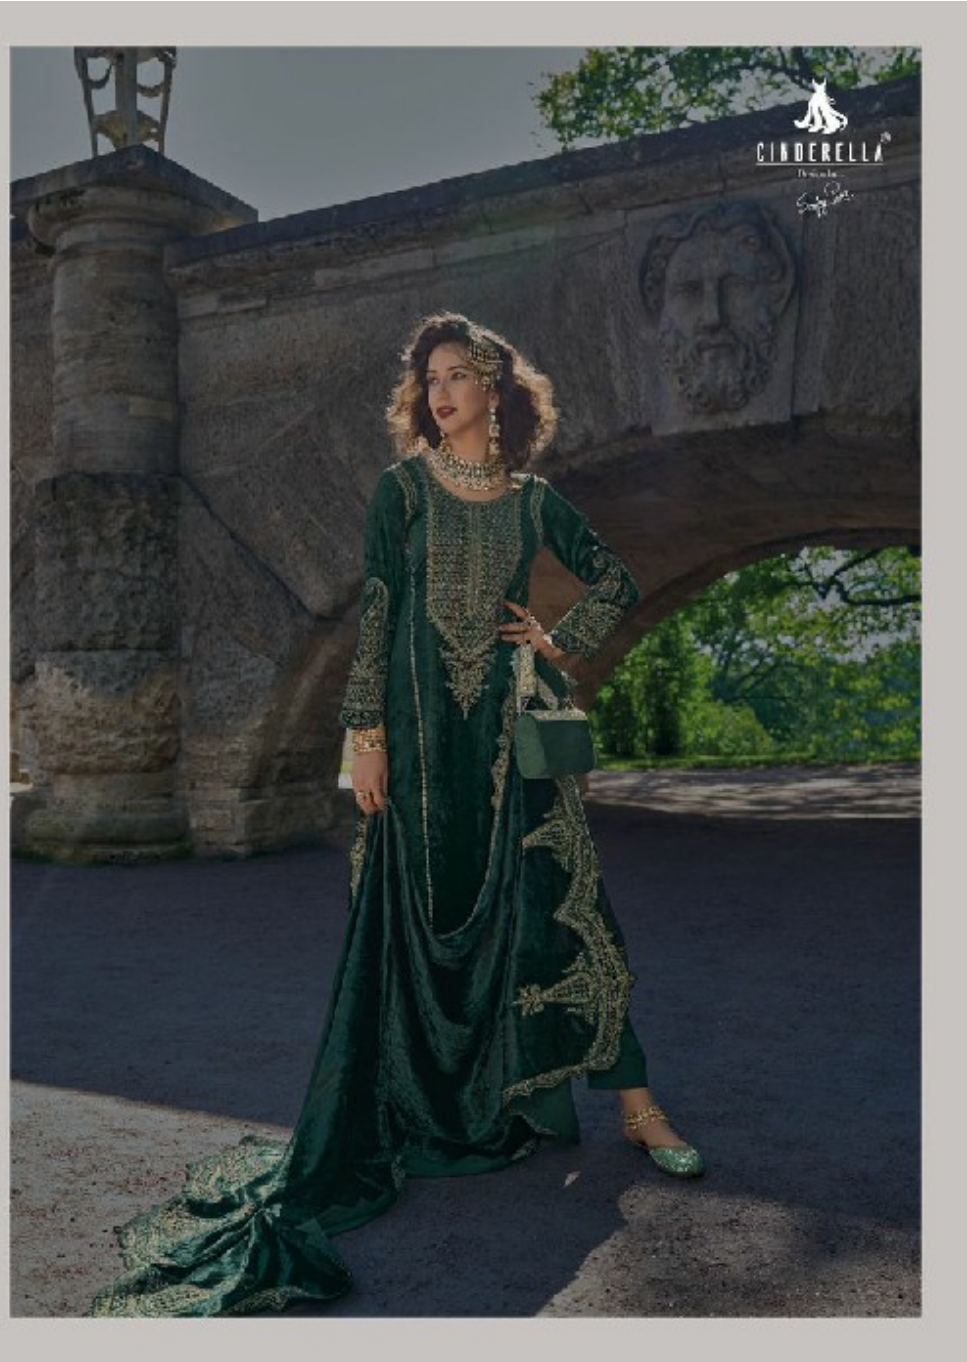

CINDERELLA®
Designed by
Sabyasachi

VELVET
Meenakari
LUXURIOUS VELVET COLLECTION

VELVET
Meenakari
LUXURIOUS VELVET COLLECTION

CINDERELLA®
DESIGNER IN
Saffi

CINDERELLA®
Dress in

CINDERELLA
Design by

VM.10782

VM.10783