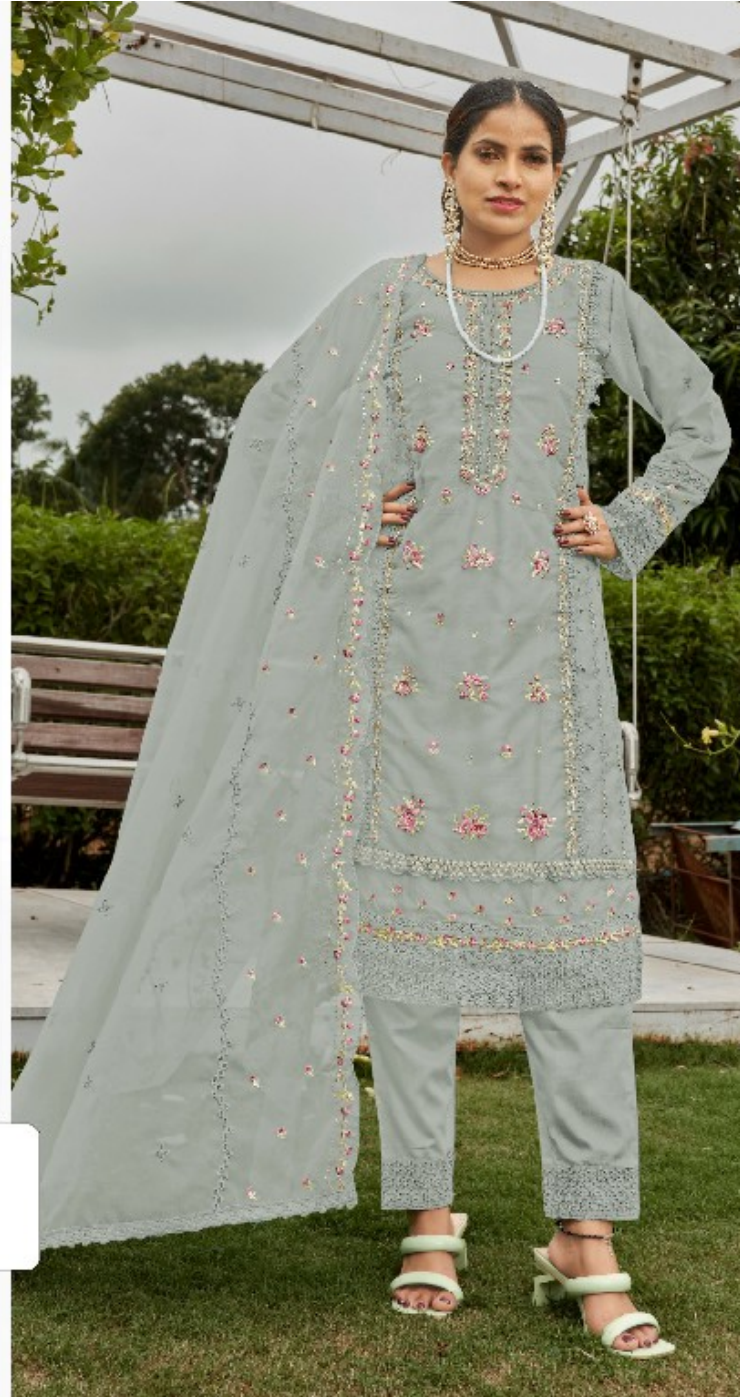

Motifz
FASHION FORWARD

D.649-A

TOP - ORANGZA WITH EMBROIDERY KHATLI WORK
BOTTOM - DULL SANTOON
DUPATTA - ORANGZA WITH EMBROIDERY

Motifz
FASHION FORWARD

D.649-B

TOP - ORANGZA WITH EMBROIDERY KHATLI WORK
BOTTOM - DULL SANTOON
DUPATTA - ORANGZA WITH EMBROIDERY

Motifz
FASHION FORWARD

D.649-C

TOP - ORANGZA WITH EMBROIDERY KHATLI WORK
BOTTOM - DULL SANTOON
DUPATTA - ORANGZA WITH EMBROIDERY

Motifz
FASHION FORWARD

D.649-D

TOP - ORANGZA WITH EMBROIDERY KHATLI WORK
BOTTOM - DULL SANTOON
DUPATTA - ORANGZA WITH EMBROIDERY

Motifz
FASHION FORWARD

TOP- ORANGZA WITH EMBROIDERY KHATLI WORK
BOTTOM -DULL SANTOON
DUPATTA- ORANGZA WITH EMBROIDERY

D.649-A

D.649-B

D.649-C

D.649-D