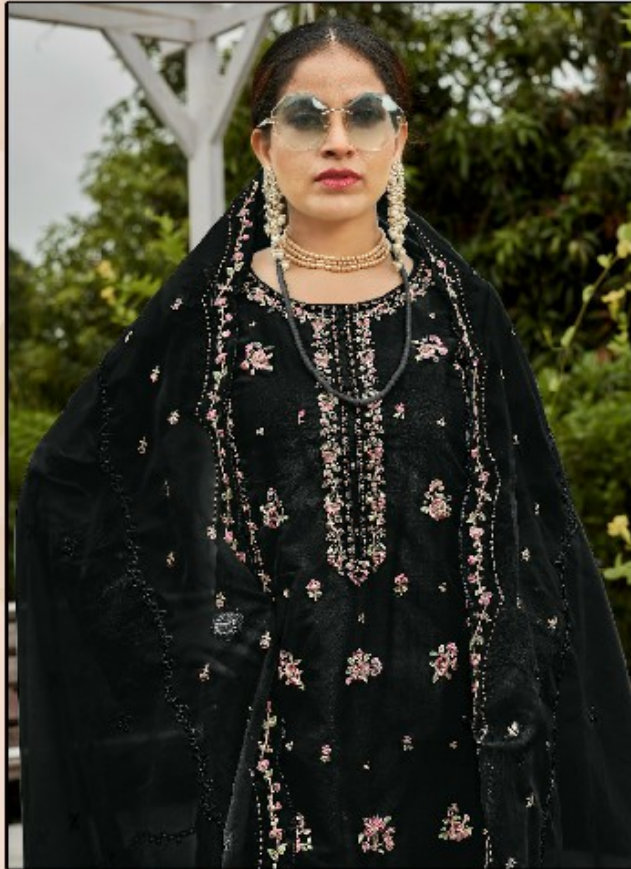

Motifz
FASHION FORWARD

D.649-A

TOP - ORANGZA WITH EMBROIDERY KHATLI WORK
BOTTOM - DULL SANTOON
DUPATTA - ORANGZA WITH EMBROIDERY

Motifz
FASHION FORWARD

D.649-B

TOP - ORANGZA WITH EMBROIDERY KHATLI WORK
BOTTOM - DULL SANTOON
DUPATTA - ORANGZA WITH EMBROIDERY

Motifz
FASHION FORWARD

D.649-C

TOP - ORANGZA WITH EMBROIDERY KHATLI WORK
BOTTOM - DULL SANTOON
DUPATTA - ORANGZA WITH EMBROIDERY

Motifz
FASHION FORWARD

D.649-D

TOP - ORANGZA WITH EMBROIDERY KHATLI WORK
BOTTOM - DULL SANTOON
DUPATTA - ORANGZA WITH EMBROIDERY

Motifz
FASHION FORWARD

TOP- ORANGZA WITH EMBROIDERY KHATLI WORK
BOTTOM -DULL SANTOON
DUPATTA- ORANGZA WITH EMBROIDERY

D.649-A

D.649-B

D.649-C

D.649-D