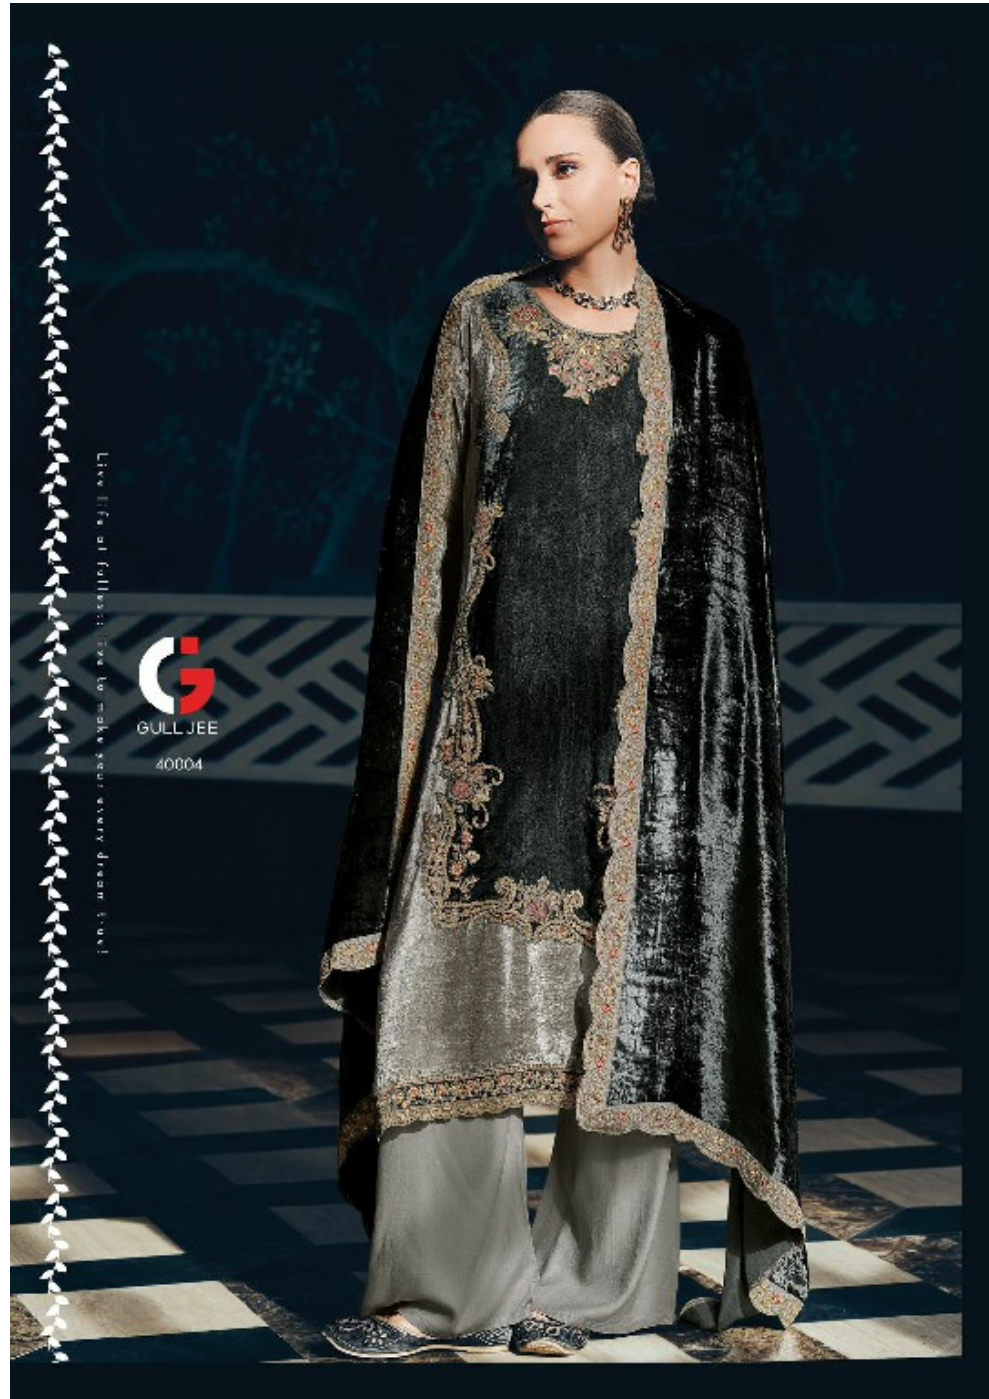

ELEGANT PHILOSOPHY Elegance is a habit, not a dress. It is a way of life.

GULL JEE
40005

GULLJEE

Live life at full tilt, live to make your every dream true!

40004

Live life at full speed to make your every dream true!