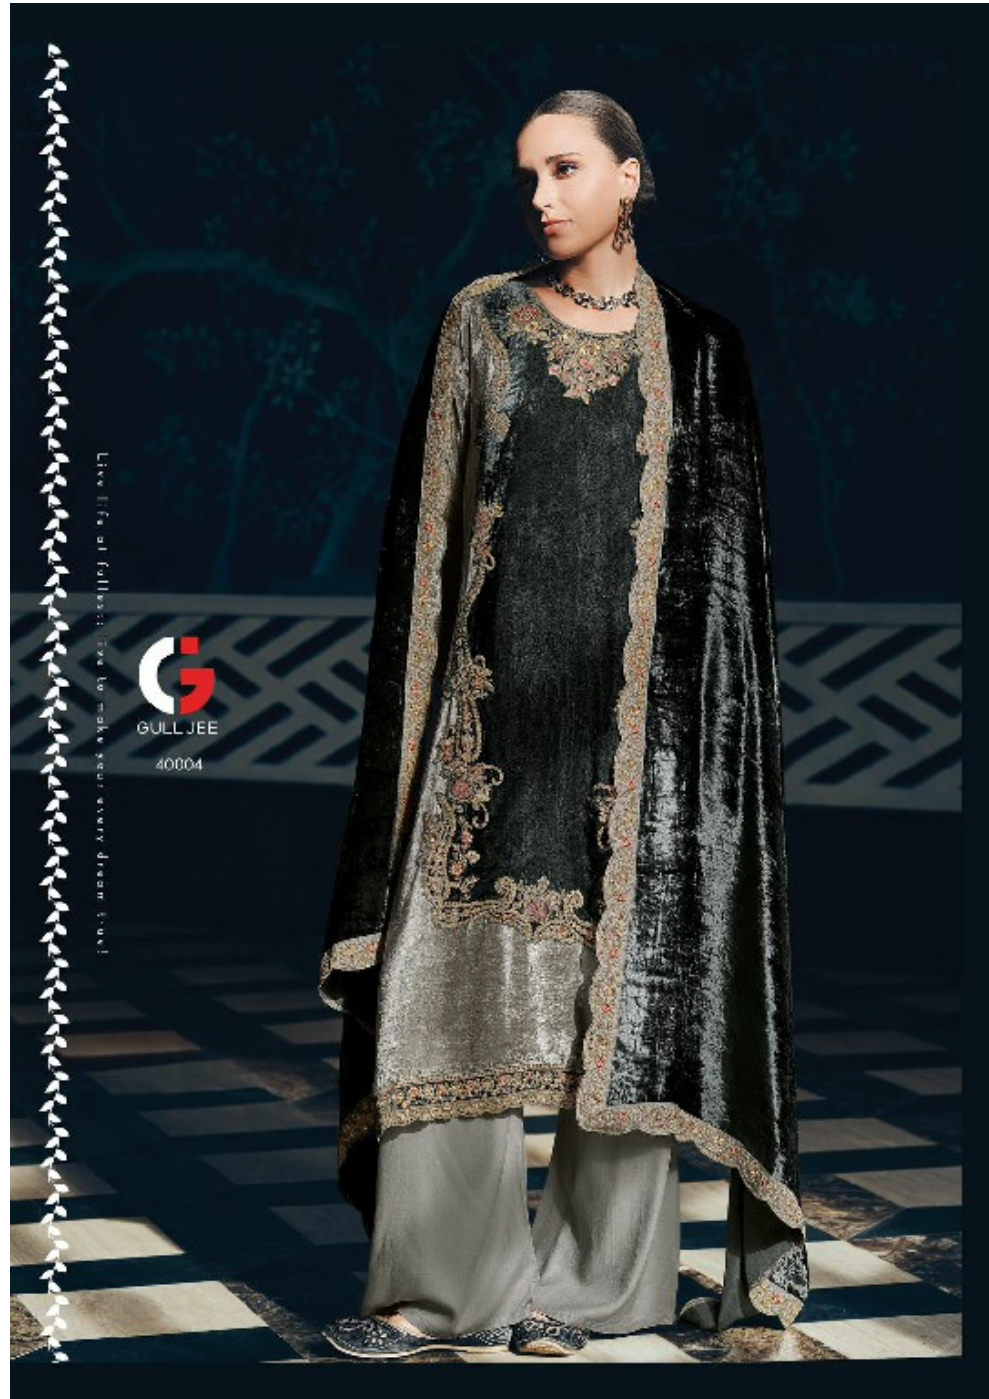

Live life at full speed to make your every dream true!

GULL JEE
40004