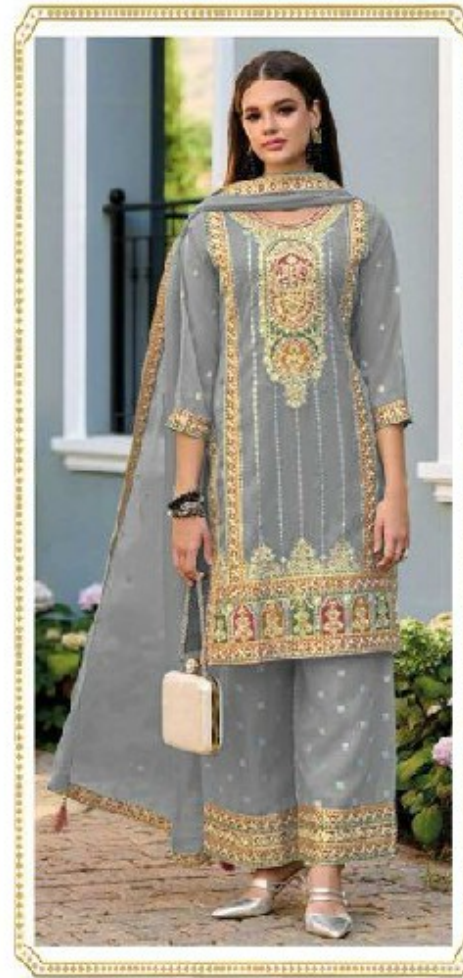

**READYMAD
COLLECTION**

#R-1220-C