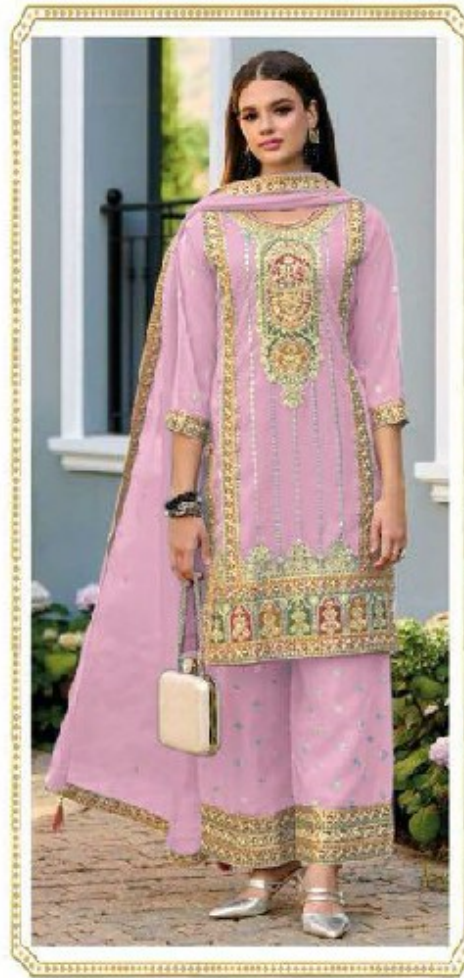

**READYMAD
COLLECTION**

#R-1220-B