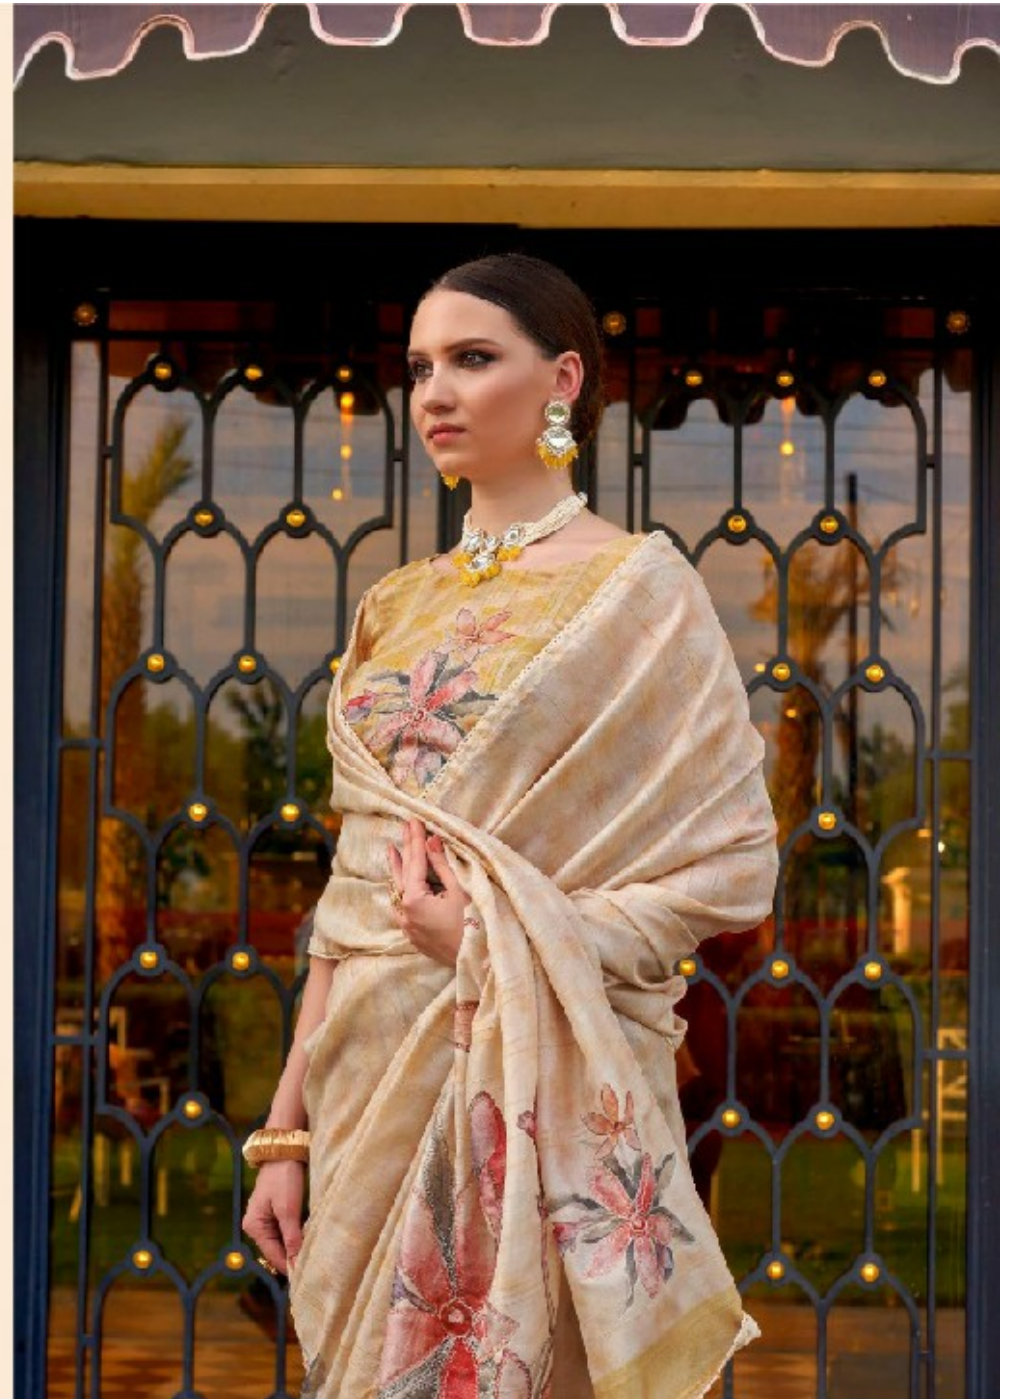

AARI HAND WORK

D.No. 323

KALA JAMUN
Berry of Textile Elegance

KALA JAMUN
Berry of Textile Elegance

D No. 326

KALA JAMUN[®]
Berry of Textile Elegance

KALA JAMUN®
Being of Textile Elegance

D. No. 322

D.No. 323

D.No. 324

KALA JAMUN[®]
Berry of Textile Elegance

ESSENCE