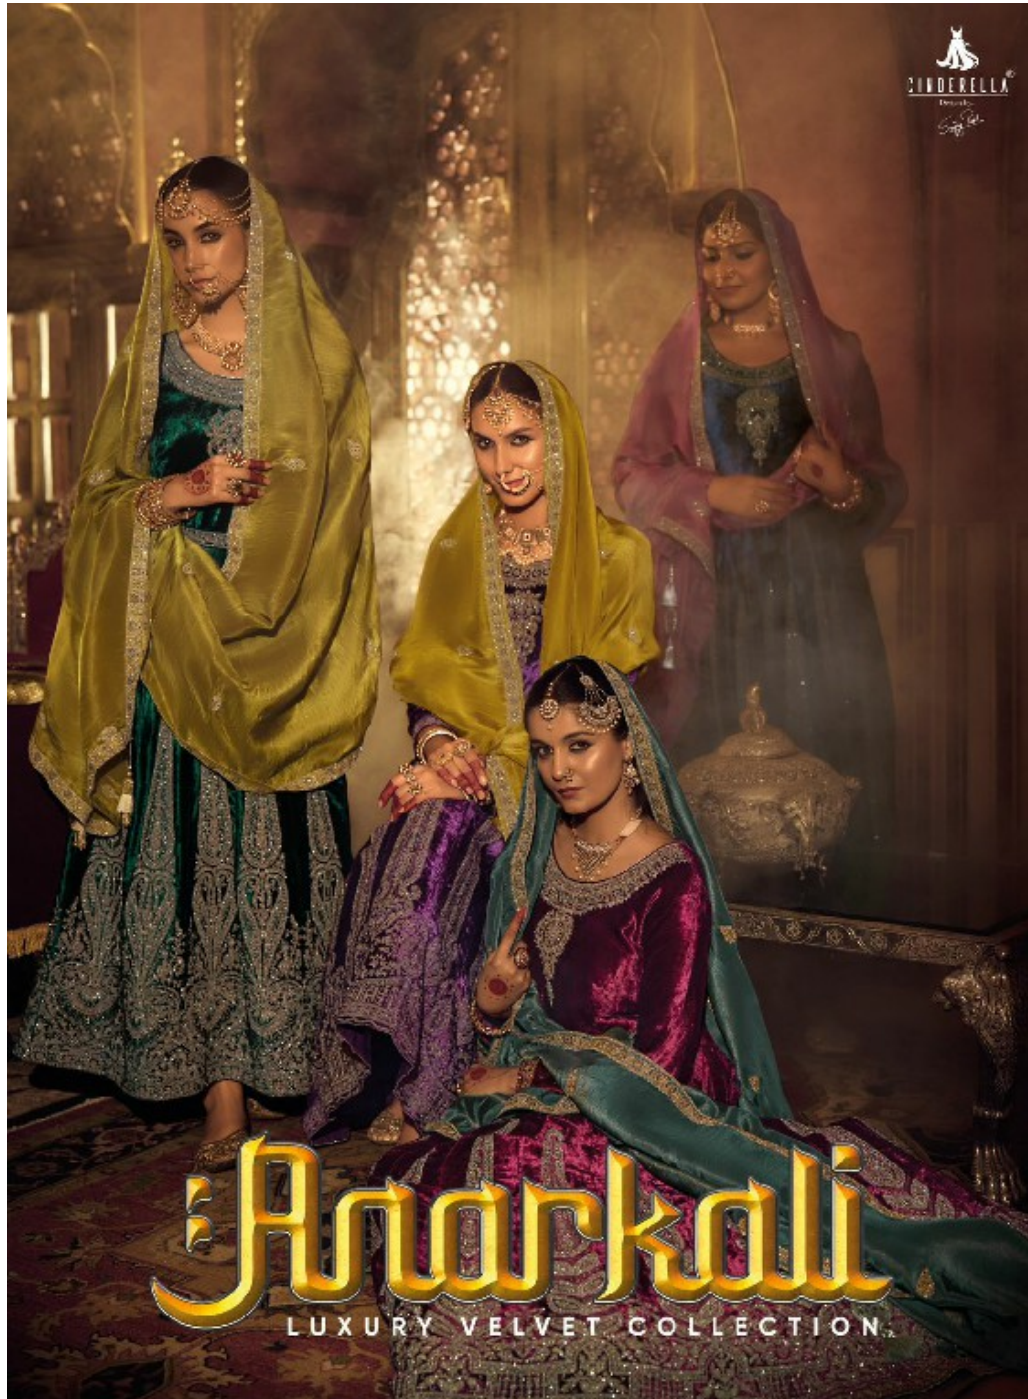

# Anarkali

LUXURY VELVET COLLECTION

CINDERELLA  
Dresses