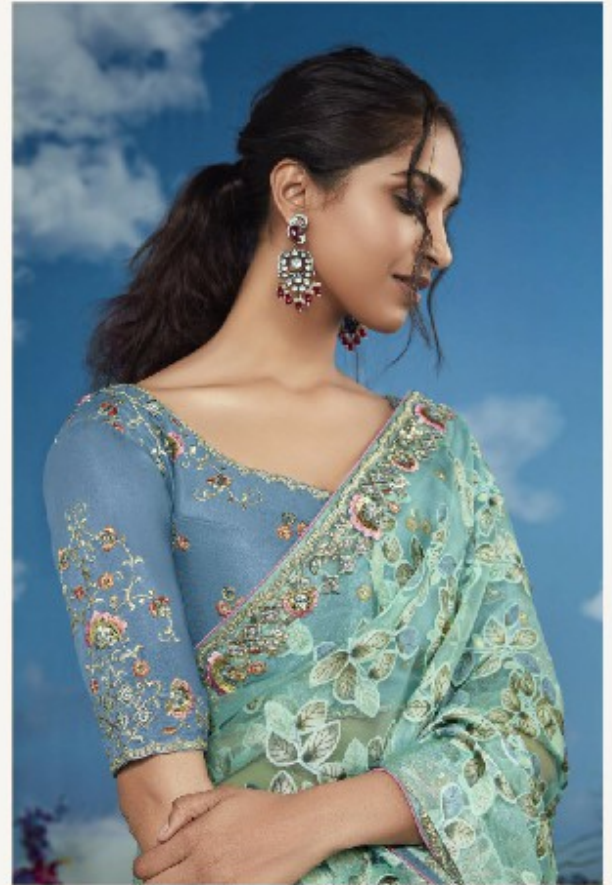

KIMORA®

Enduring Style

Συνοψίζοντας την ιστορία και τον χαρακτήρα της Kimora, η εταιρεία μας δημιούργησε μια συλλογή που αντανακλά τον χαρακτήρα της.