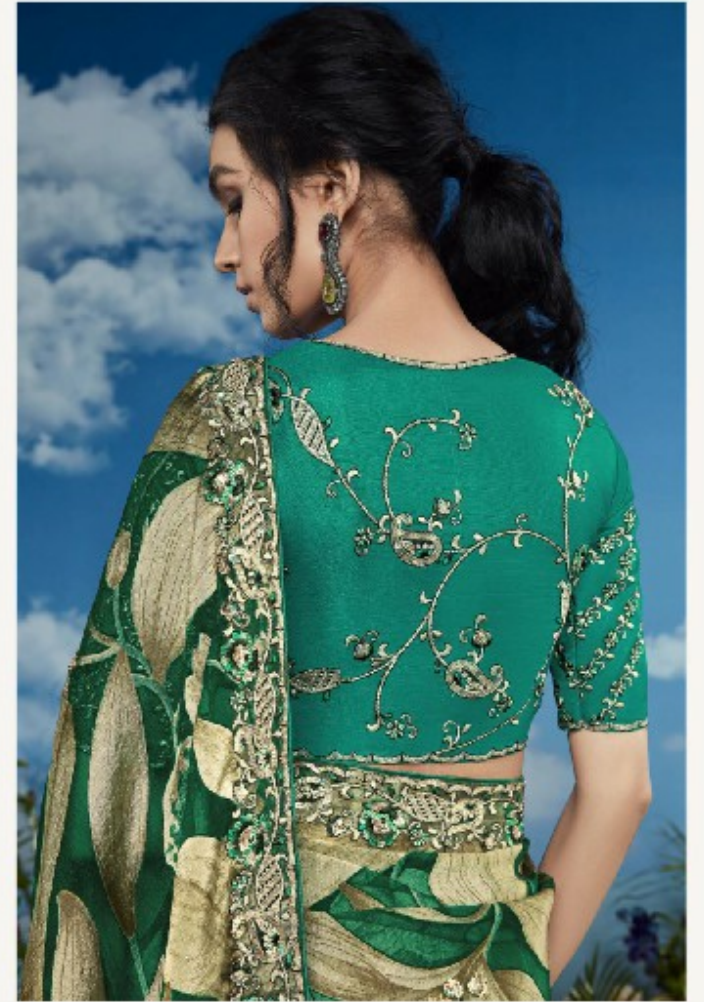

KIMORA®

Poise Defined

*"Like every other season" commences with our special collection of sarees
in tones of heritage, style, and grace."*