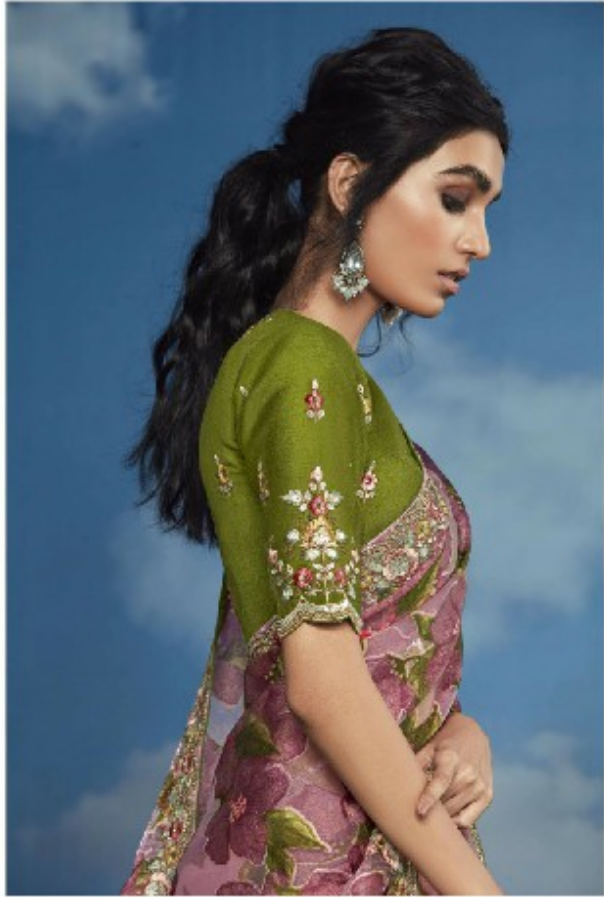

Identify your fabric even with our advanced technology. Identify it even designed to match with the color and print combination.

Feminine Flair

KIMORA[®]

KS 5287

KIMORA®

Feminine Flair

"Amely over jatin men with our shandy collection of sarees. Designed to resonate with the other half of the universe."